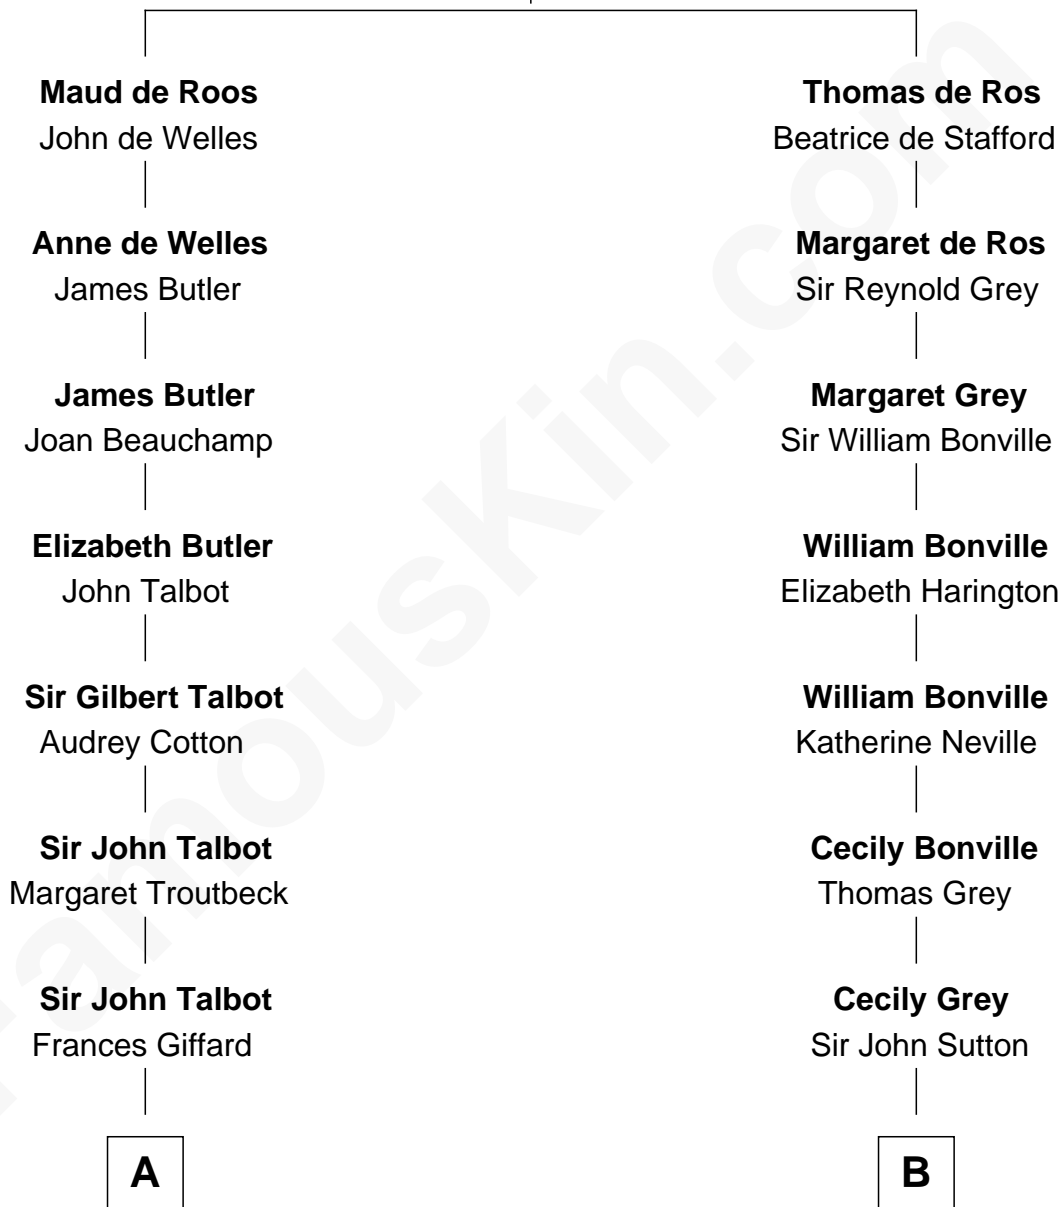

## Relationship Chart of

**Benedict Cumberbatch**

*Movie, Television and Stage Actor*

19th cousin 2 times removed of

**Keri Russell**

*TV and Movie Actress*

**Sir William de Ros**  
Margery de Badlesmere

**C**

**Henry Carlton Cumberbatch**

Pauline Ellen Laing Congdon

**Timothy Carlton Congdon Cumberbatch**

Wanda Ventham

**Benedict Cumberbatch**

*Movie, Television and Stage Actor*

**D**

**John Lazelle Fish**

Melvina Cheney

**Karl Joseph Fish**

Mary Emma McNeil

**Emma Inez Fish**

Kermit Sylvester Stephens

**Stephanie Stephens**

David Harold Russell

**Keri Russell**