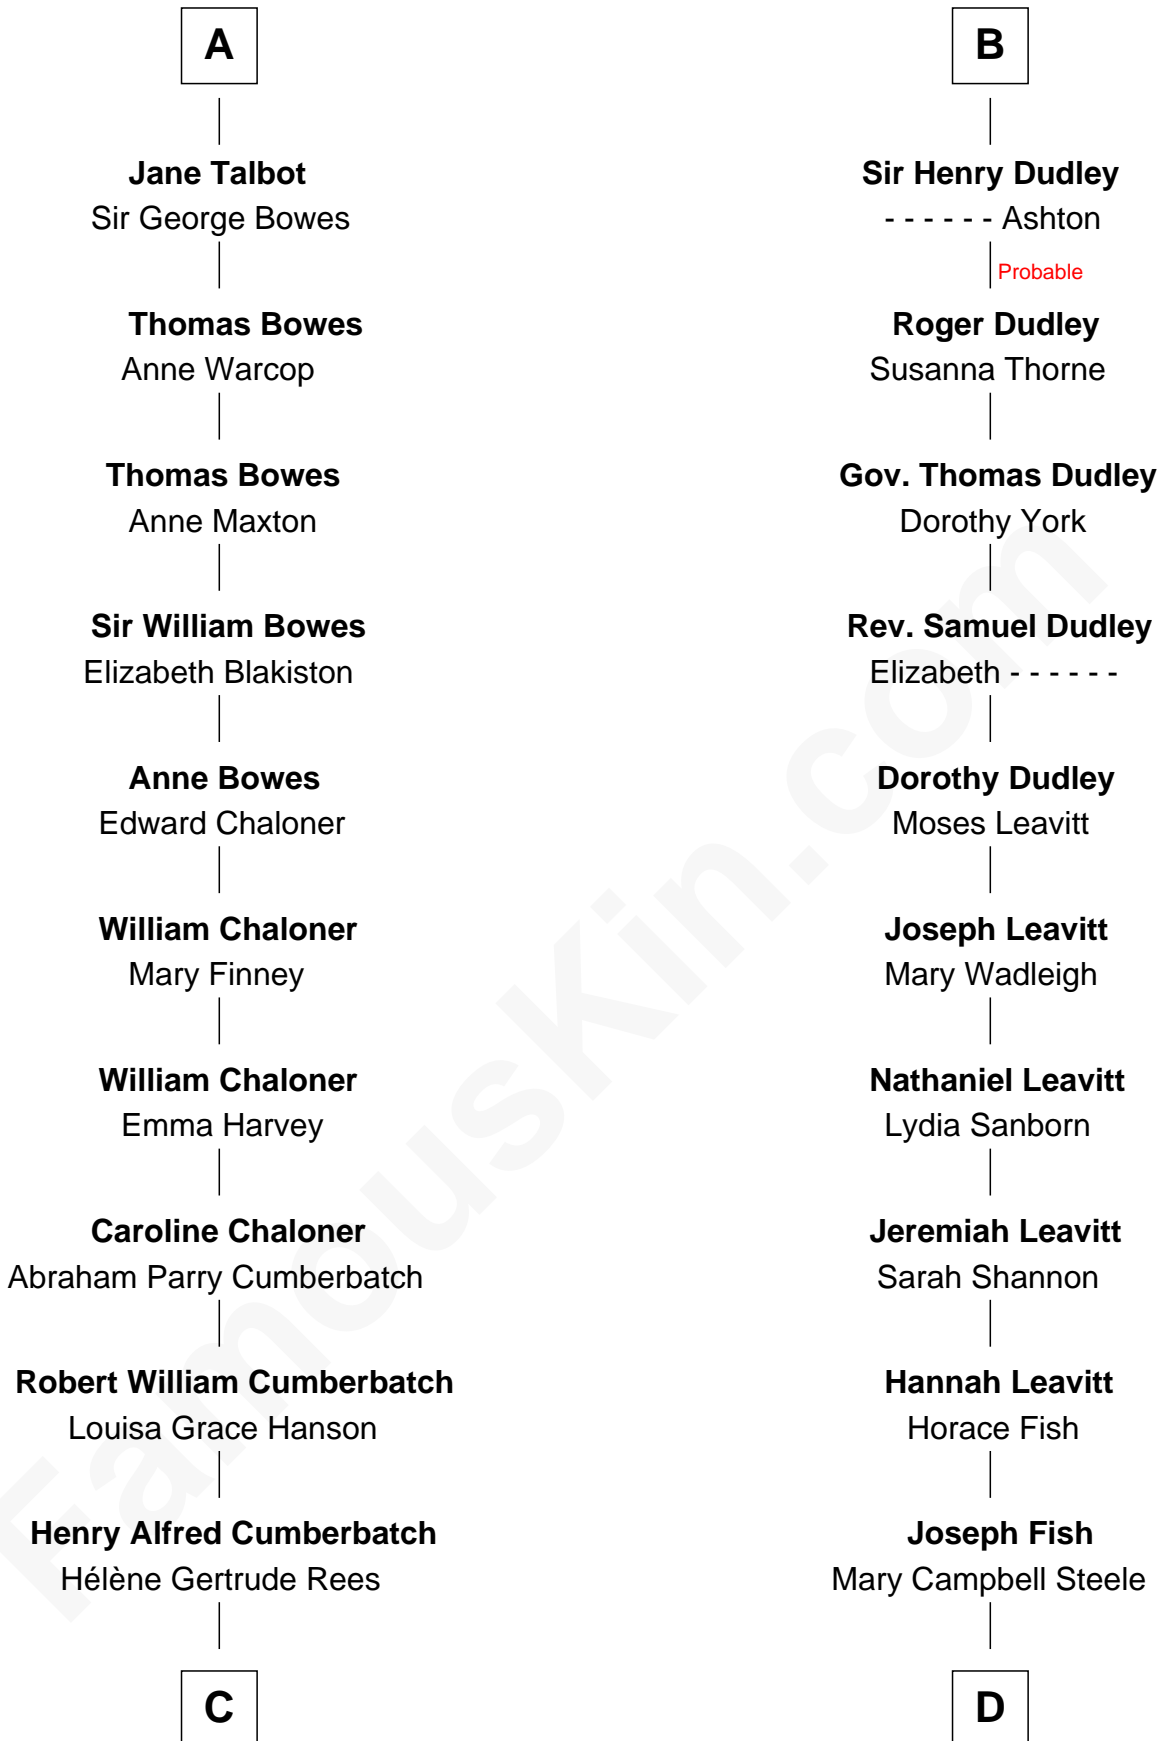

## Relationship Chart of

**Benedict Cumberbatch**

*Movie, Television and Stage Actor*

19th cousin 2 times removed of

**Keri Russell**

*TV and Movie Actress*

**Sir William de Ros**  
Margery de Badlesmere

**C**

**Henry Carlton Cumberbatch**

Pauline Ellen Laing Congdon

**Timothy Carlton Congdon Cumberbatch**

Wanda Ventham

**Benedict Cumberbatch**

*Movie, Television and Stage Actor*

**D**

**John Lazelle Fish**

Melvina Cheney

**Karl Joseph Fish**

Mary Emma McNeil

**Emma Inez Fish**

Kermit Sylvester Stephens

**Stephanie Stephens**

David Harold Russell

**Keri Russell**