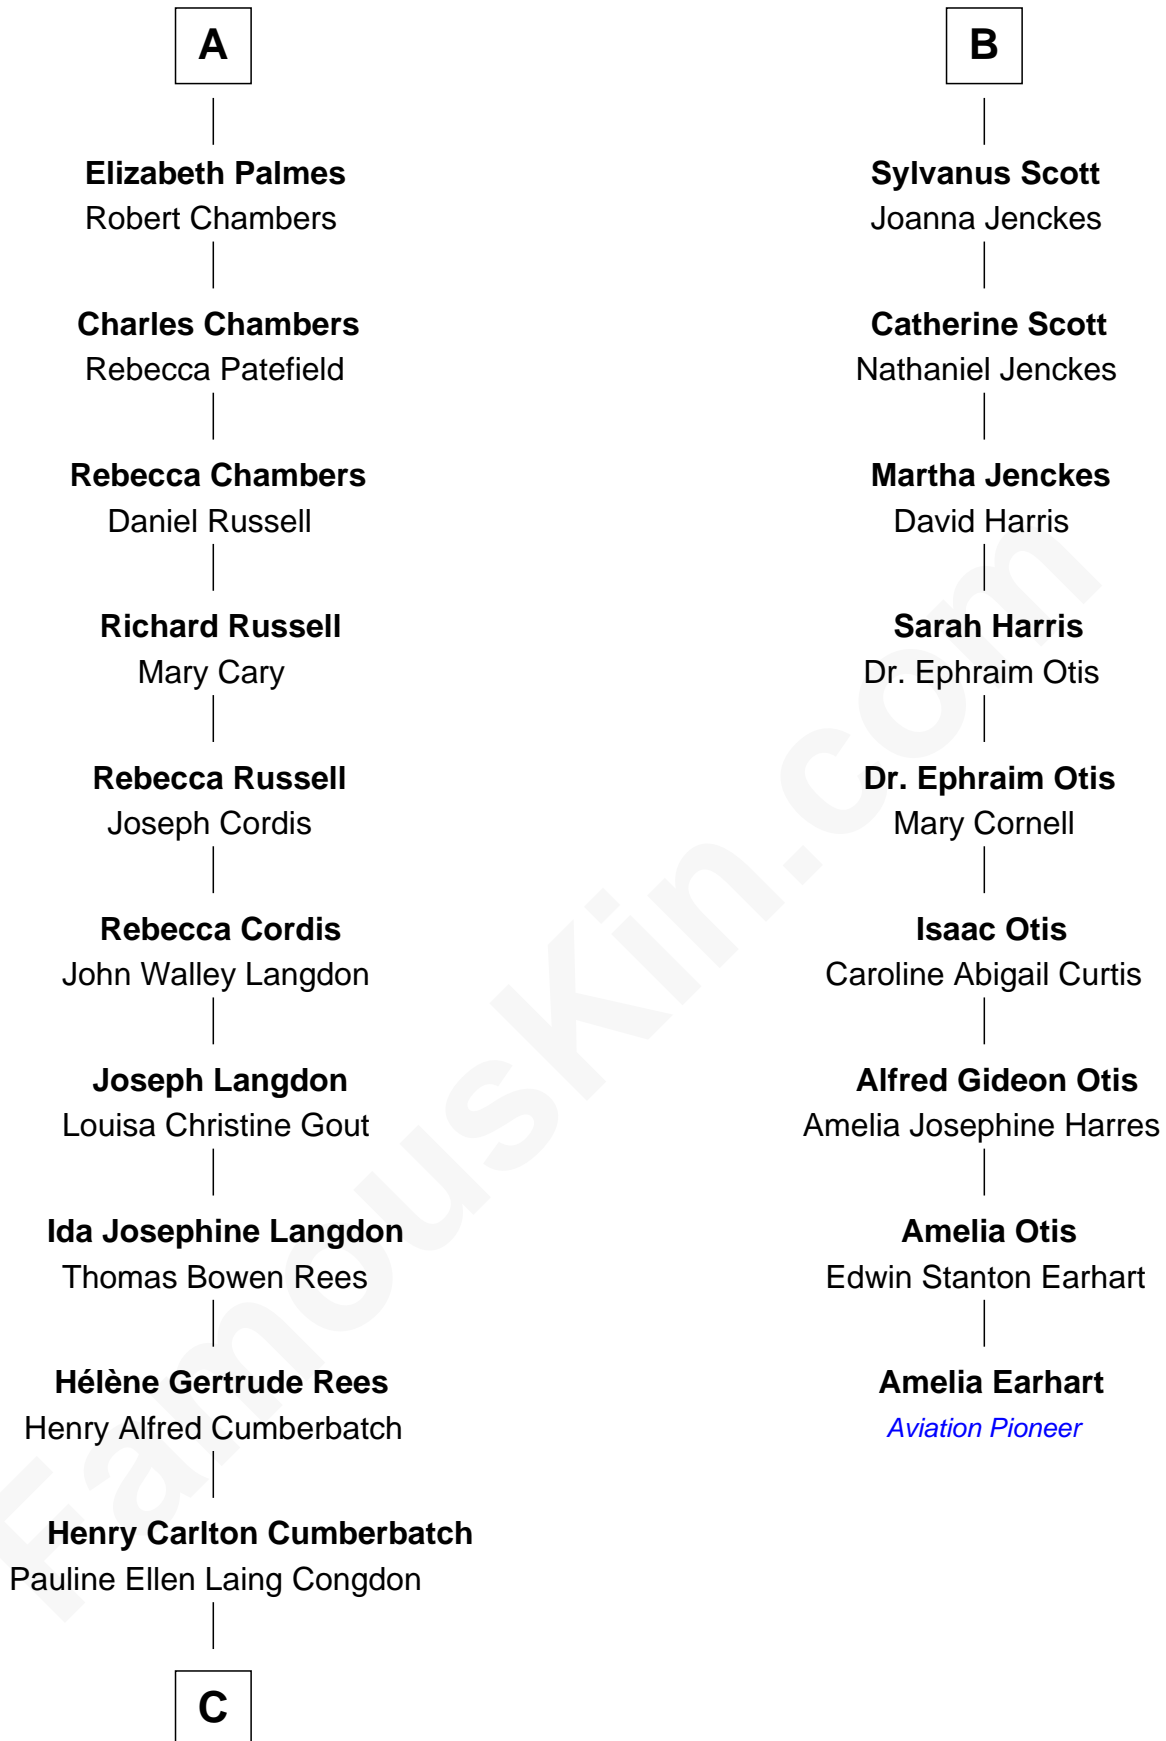

FamousKin.com

Relationship Chart of

Benedict Cumberbatch

Movie, Television and Stage Actor

15th cousin 3 times removed of

Amelia Earhart

Aviation Pioneer

Sir Thomas Blount

Margaret de Gresley

Timothy Carlton Congdon Cumberbatch

Wanda Ventham

Benedict Cumberbatch

Movie, Television and Stage Actor

FamousKin.com