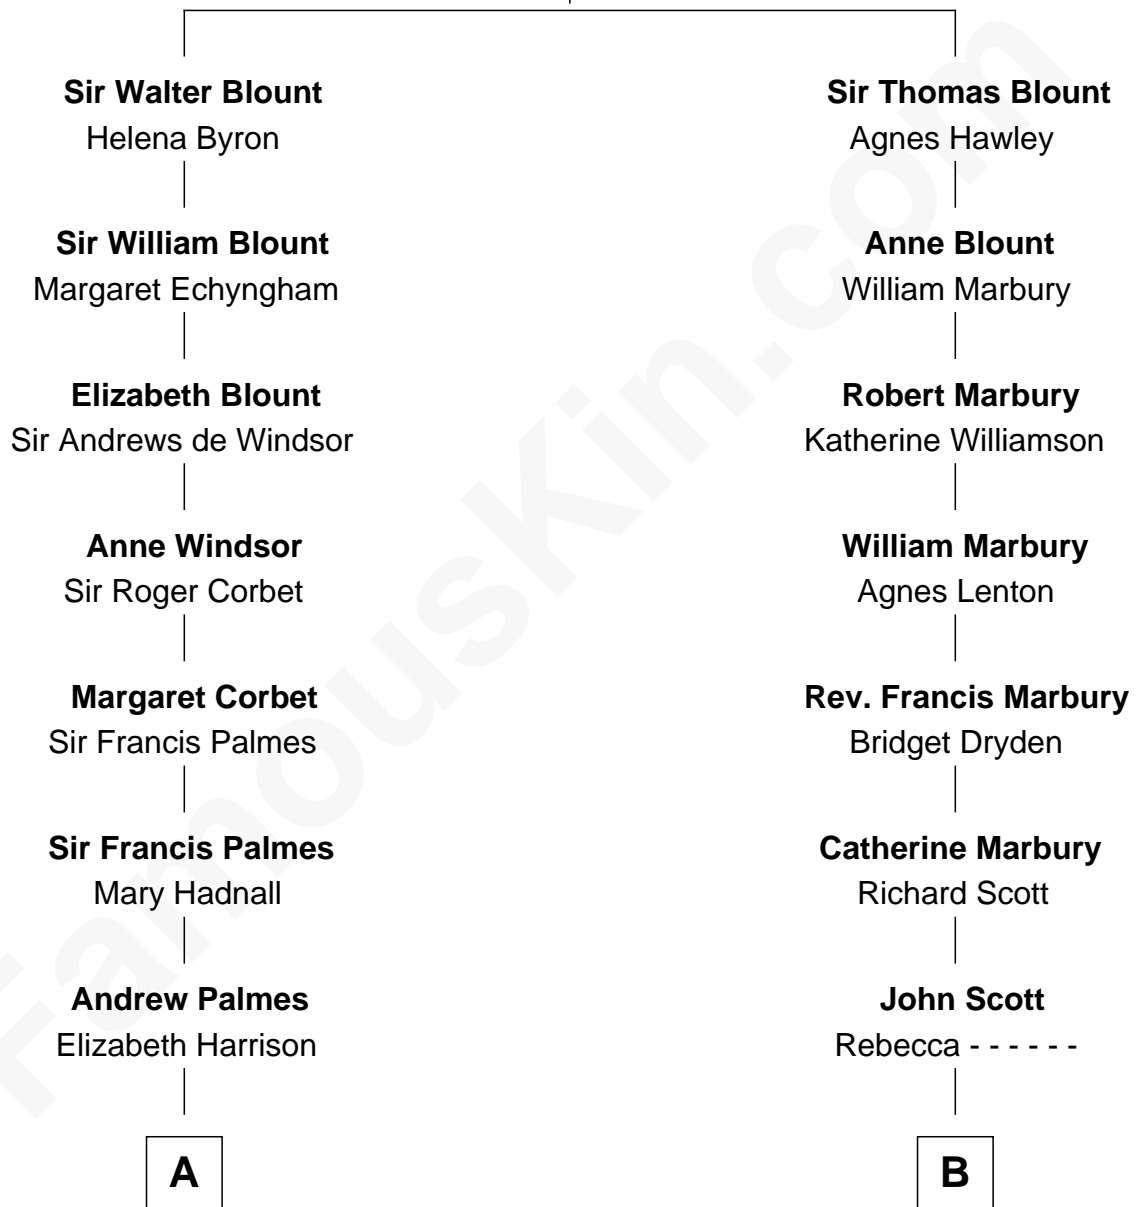

FamousKin.com

Relationship Chart of

Benedict Cumberbatch

Movie, Television and Stage Actor

15th cousin 3 times removed of

Amelia Earhart

Aviation Pioneer

Sir Thomas Blount

Margaret de Gresley

Timothy Carlton Congdon Cumberbatch

Wanda Ventham

Benedict Cumberbatch

Movie, Television and Stage Actor

FamousKin.com