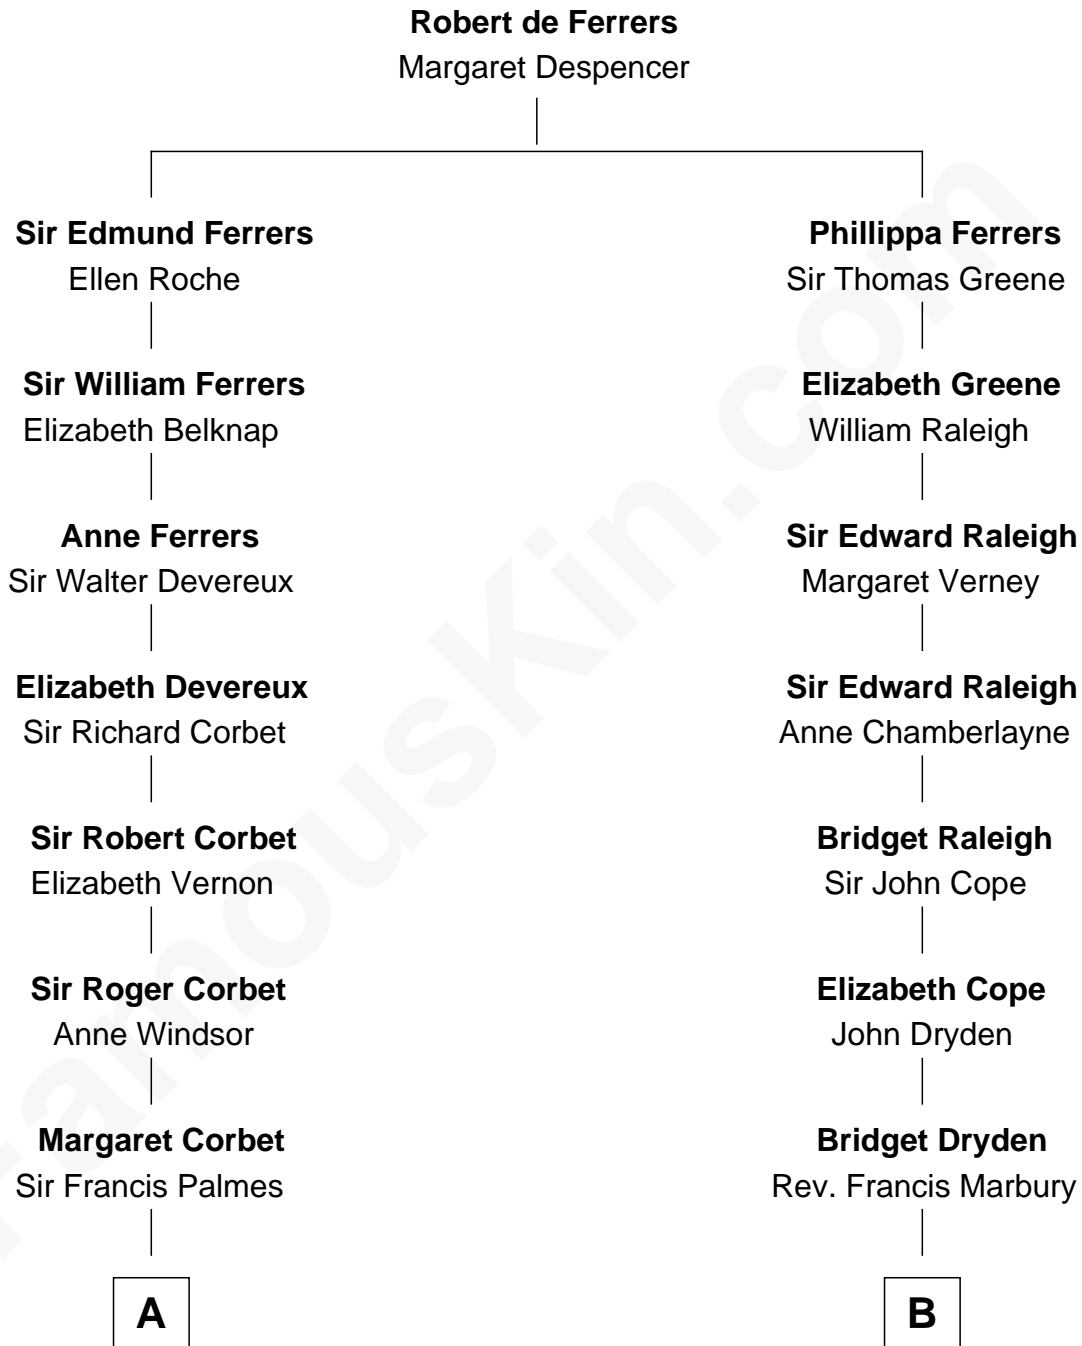

FamousKin.com

Relationship Chart of

Benedict Cumberbatch

Movie, Television and Stage Actor

17th cousin 3 times removed of

Amelia Earhart

Aviation Pioneer

C