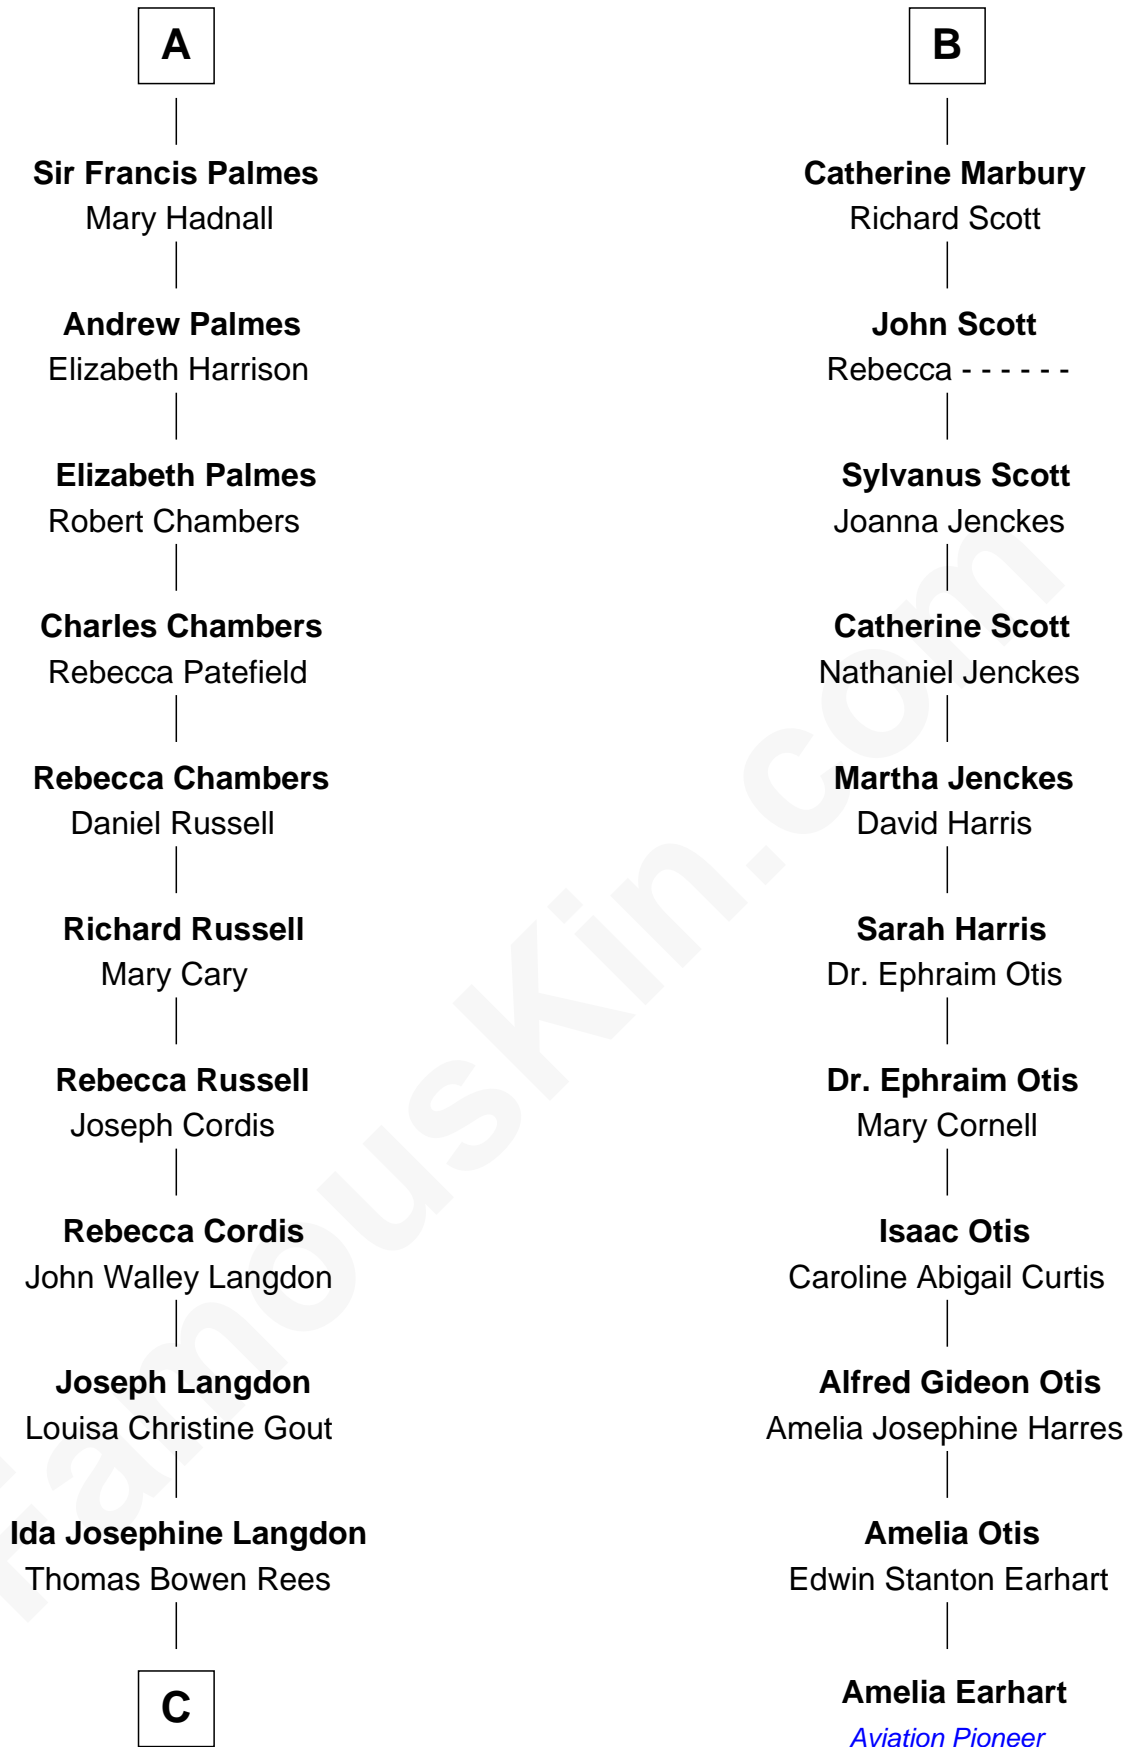

FamousKin.com

Relationship Chart of

Benedict Cumberbatch

Movie, Television and Stage Actor

17th cousin 3 times removed of

Amelia Earhart

Aviation Pioneer

C

Hélène Gertrude Rees
Henry Alfred Cumberbatch

Henry Carlton Cumberbatch
Pauline Ellen Laing Congdon

Timothy Carlton Congdon Cumberbatch
Wanda Ventham

Benedict Cumberbatch
Movie, Television and Stage Actor