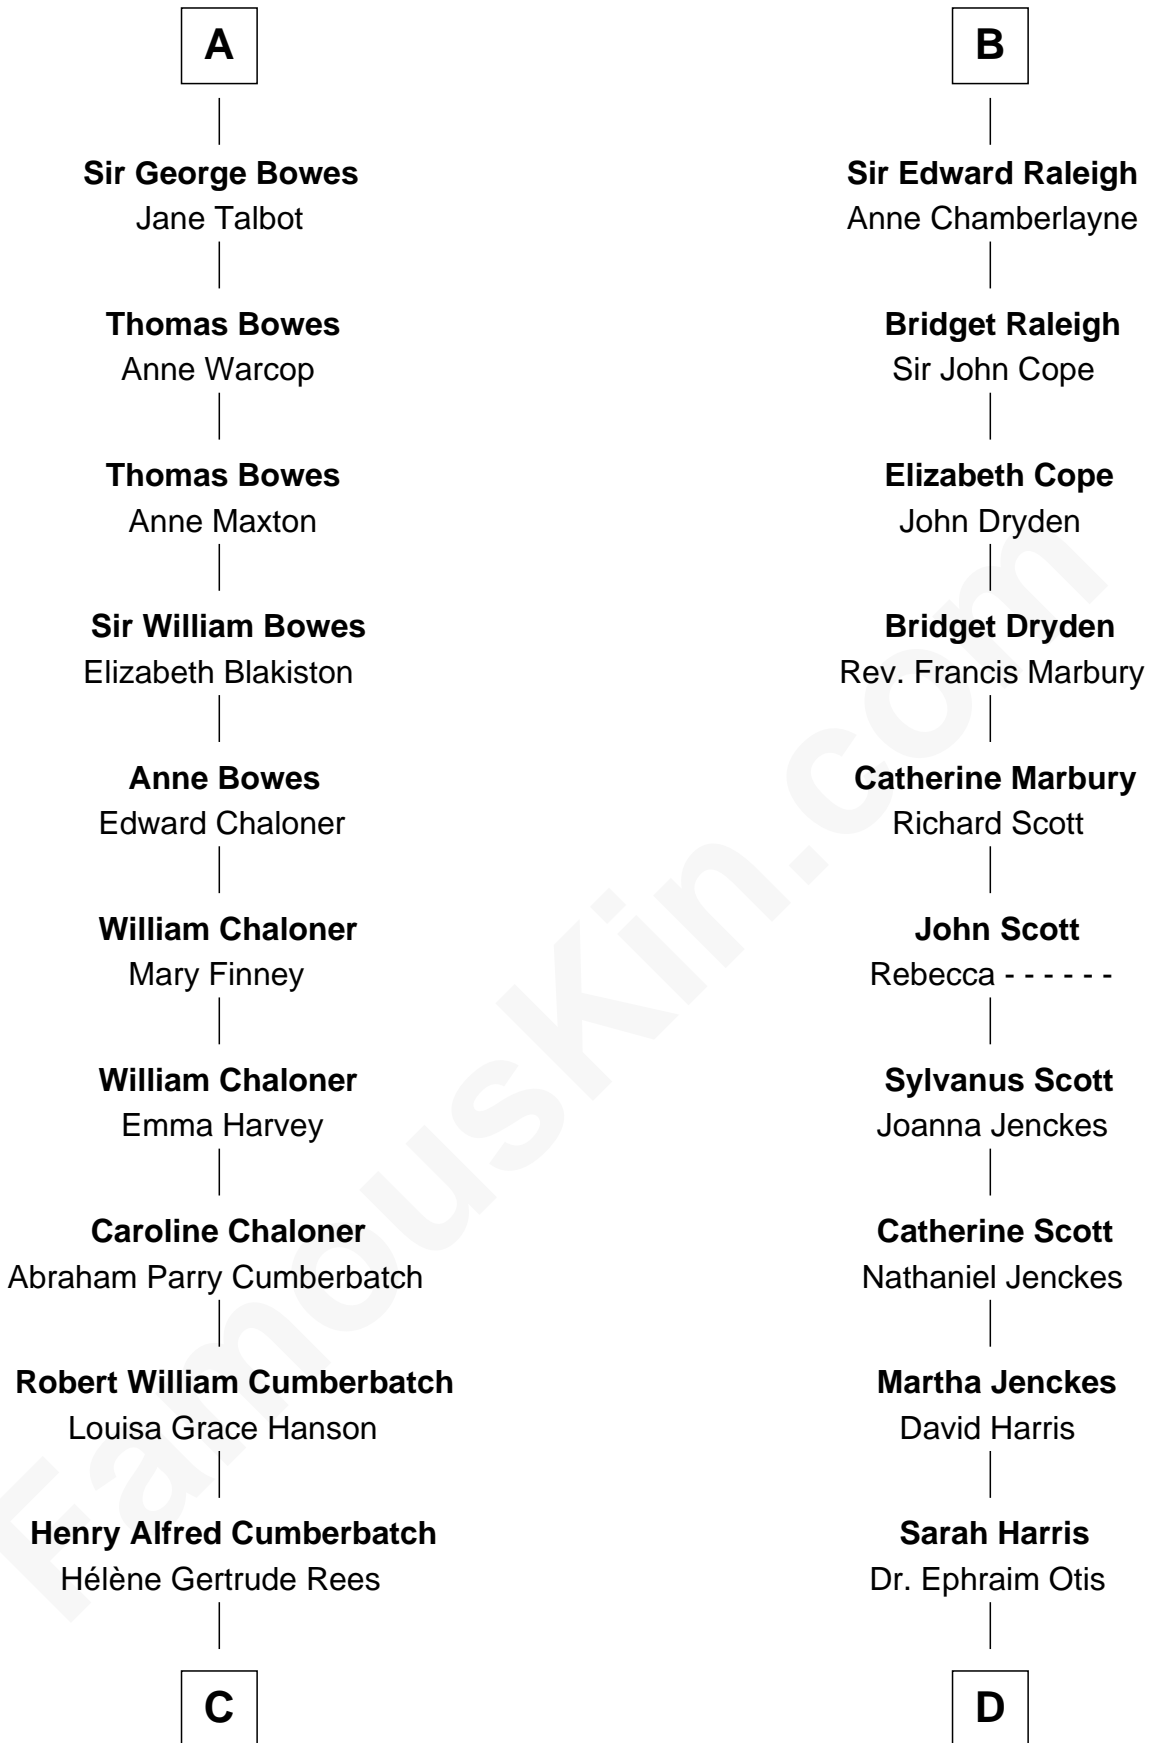

FamousKin.com

Relationship Chart of

Benedict Cumberbatch

Movie, Television and Stage Actor

19th cousin 2 times removed of

Amelia Earhart

Aviation Pioneer

Sir Hugh I de Audley

Iseult de Mortimer

C

Henry Carlton Cumberbatch

Pauline Ellen Laing Congdon

Timothy Carlton Congdon Cumberbatch

Wanda Ventham

Benedict Cumberbatch

Movie, Television and Stage Actor