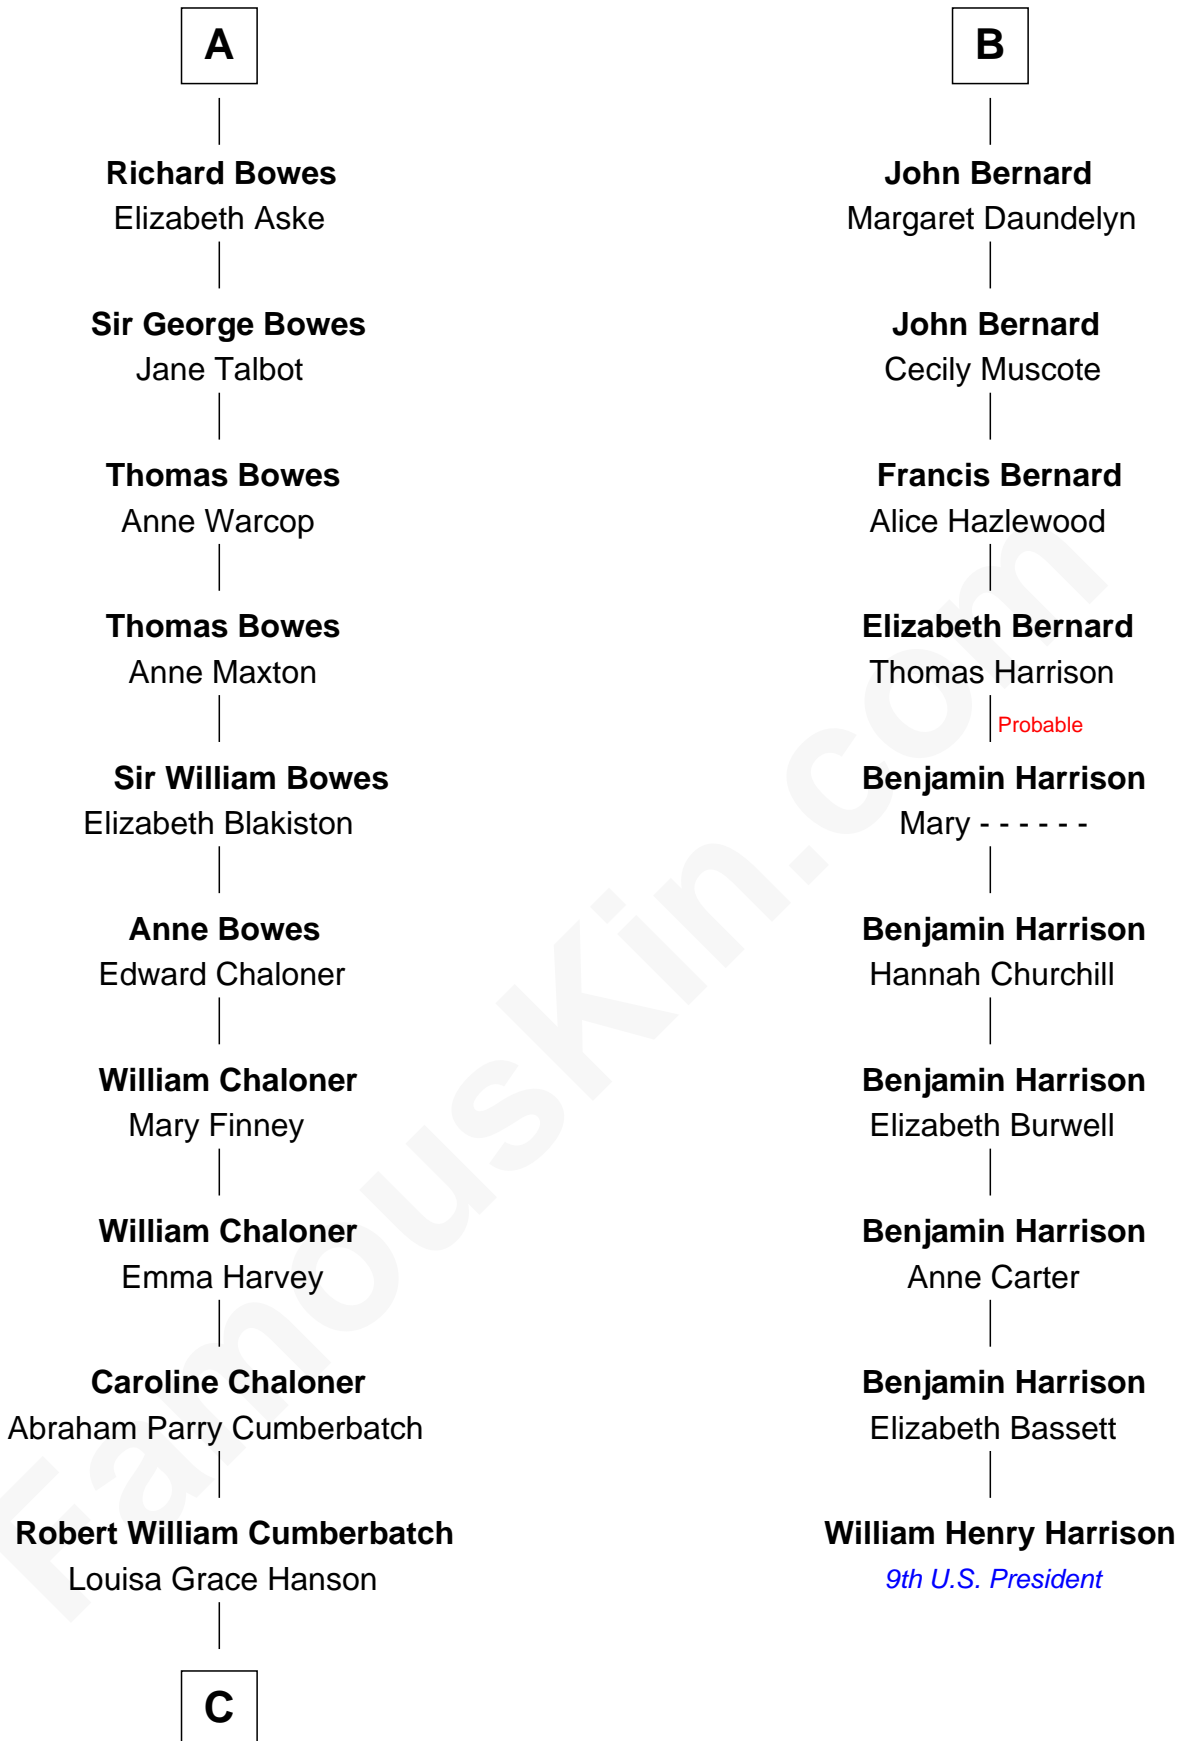

FamousKin.com Relationship Chart of

Benedict Cumberbatch
Movie, Television and Stage Actor

16th cousin 4 times removed of

William Henry Harrison
9th U.S. President

Sir Edmund Mortimer
Margaret de Fiennes

C

Henry Alfred Cumberbatch

Hélène Gertrude Rees

Henry Carlton Cumberbatch

Pauline Ellen Laing Congdon

Timothy Carlton Congdon Cumberbatch

Wanda Ventham

Benedict Cumberbatch

Movie, Television and Stage Actor