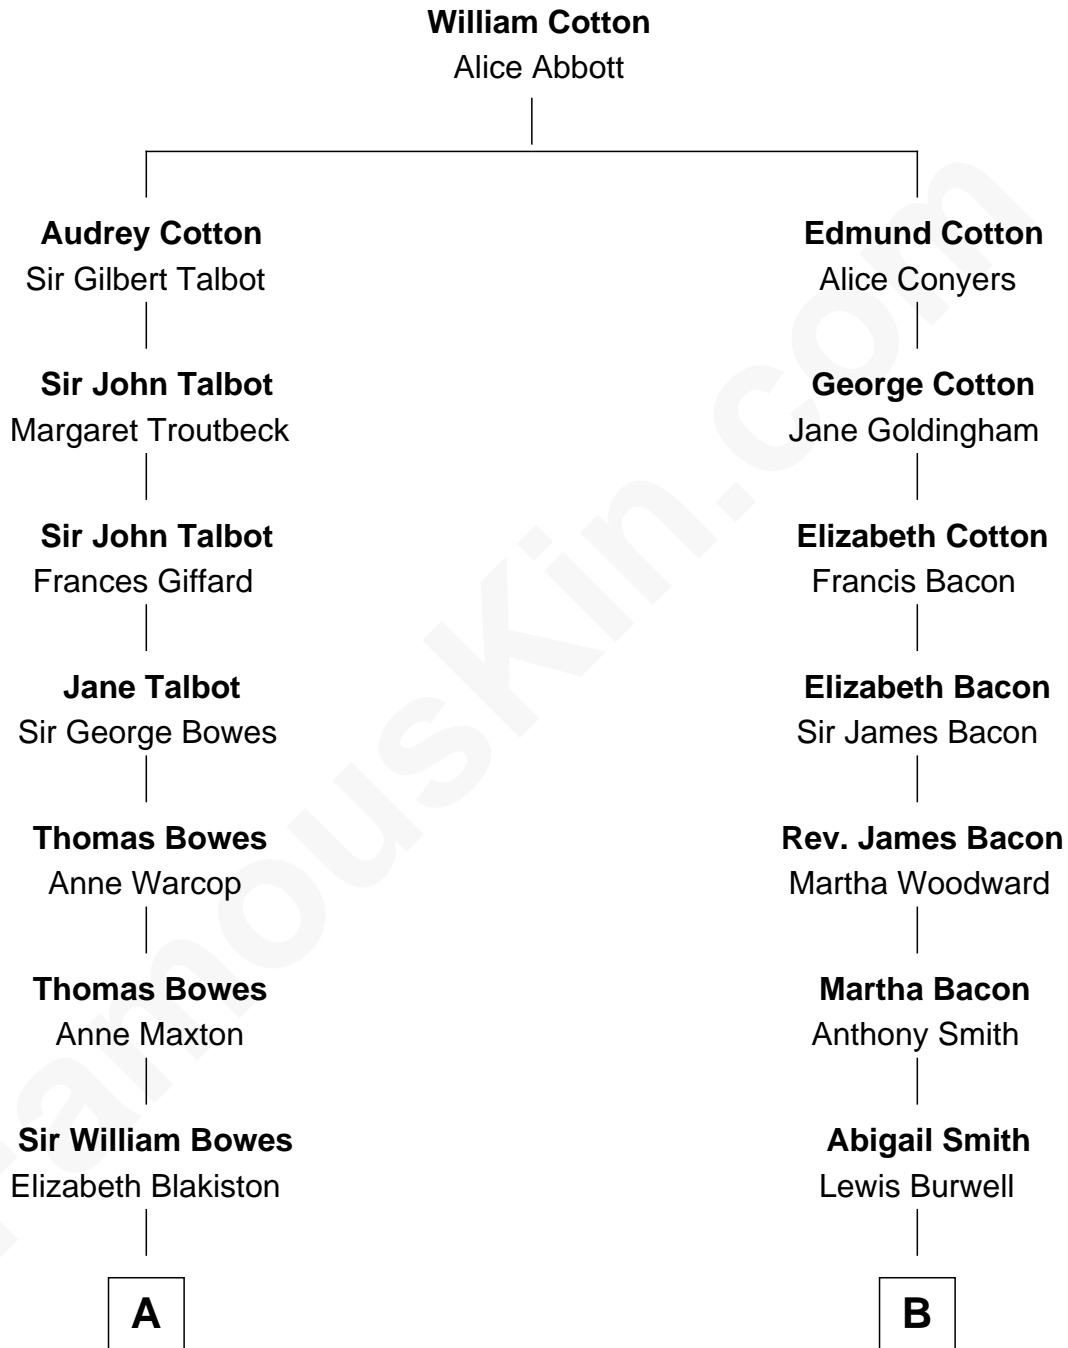

# FamousKin.com Relationship Chart of

**Benedict Cumberbatch**  
*Movie, Television and Stage Actor*

10th cousin 5 times removed of

**William Henry Harrison**  
*9th U.S. President*

**A**

**Anne Bowes**  
Edward Chaloner

**William Chaloner**  
Mary Finney

**William Chaloner**  
Emma Harvey

**Caroline Chaloner**  
Abraham Parry Cumberbatch

**Robert William Cumberbatch**  
Louisa Grace Hanson

**Henry Alfred Cumberbatch**  
Hélène Gertrude Rees