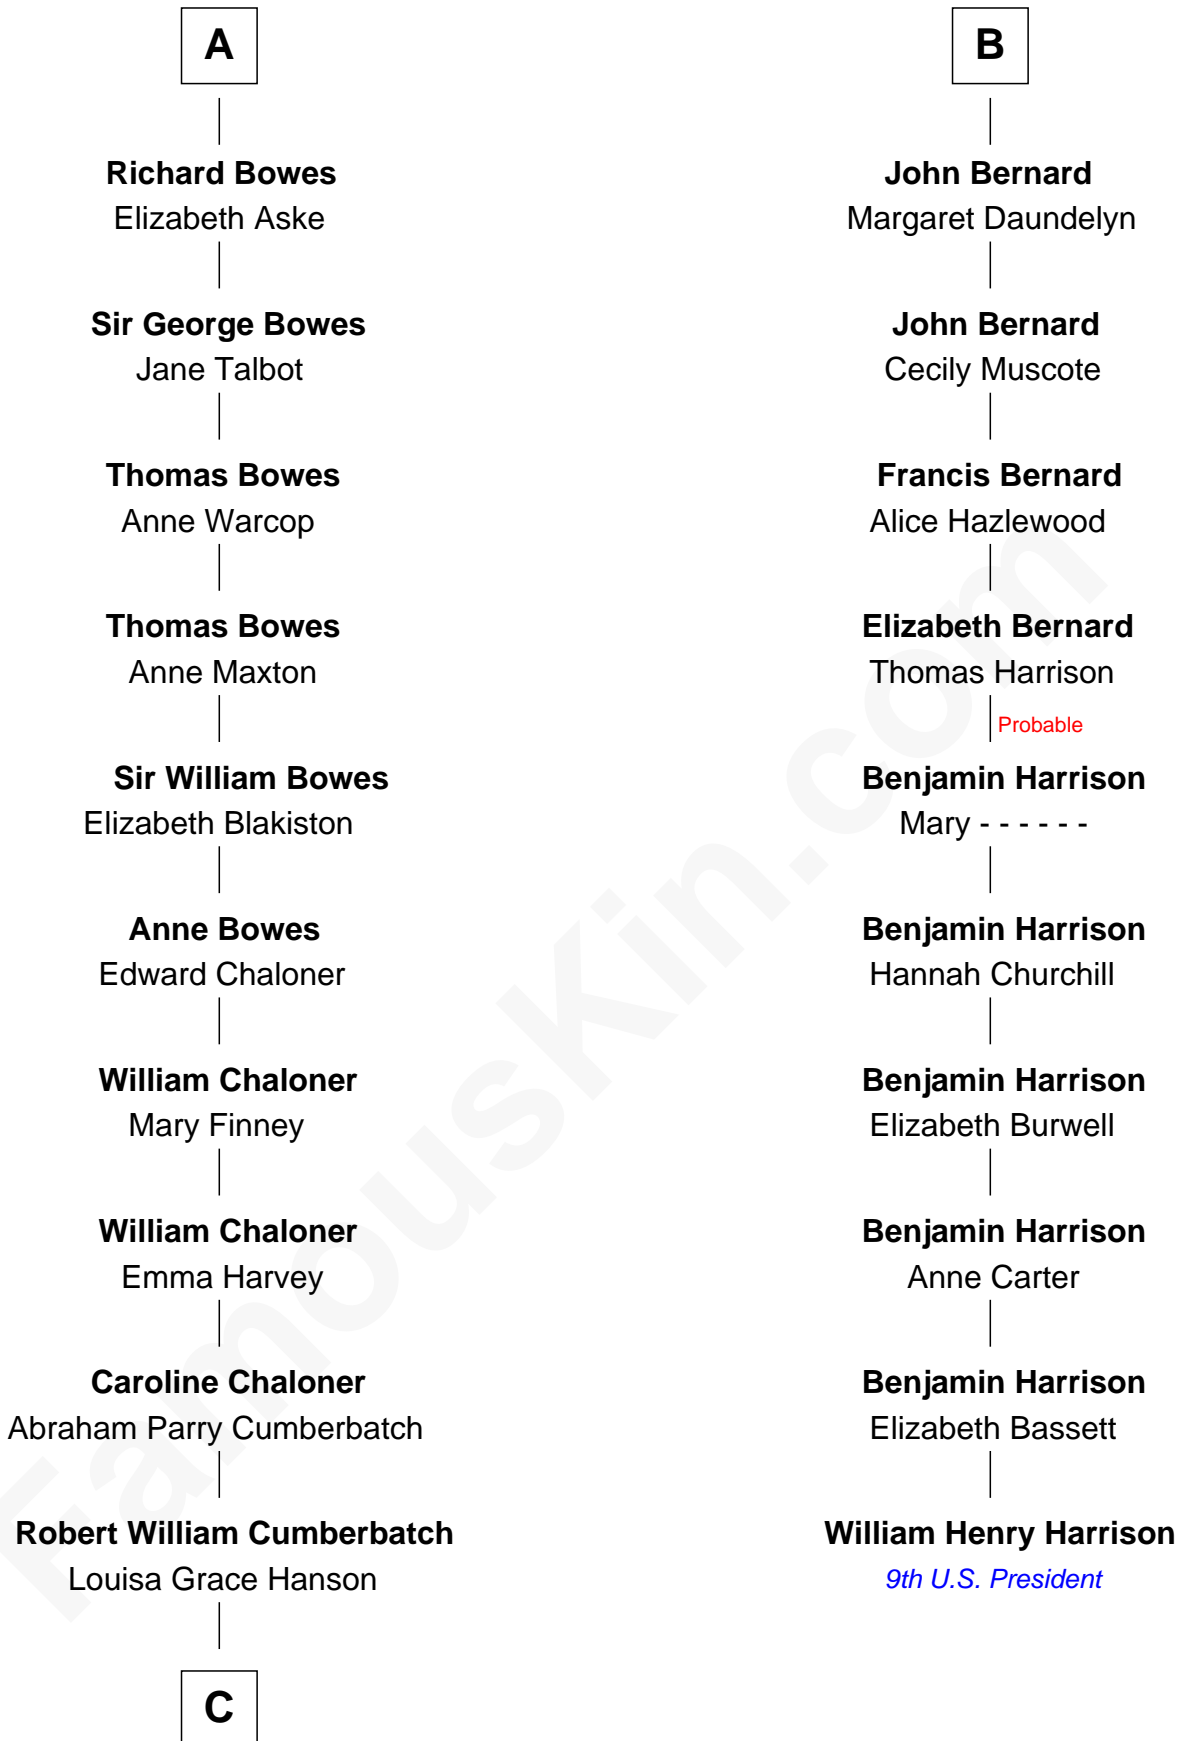

FamousKin.com Relationship Chart of

Benedict Cumberbatch
Movie, Television and Stage Actor

16th cousin 4 times removed of

William Henry Harrison
9th U.S. President

C

Henry Alfred Cumberbatch

Hélène Gertrude Rees

Henry Carlton Cumberbatch

Pauline Ellen Laing Congdon

Timothy Carlton Congdon Cumberbatch

Wanda Ventham

Benedict Cumberbatch

Movie, Television and Stage Actor

FamousKin.com