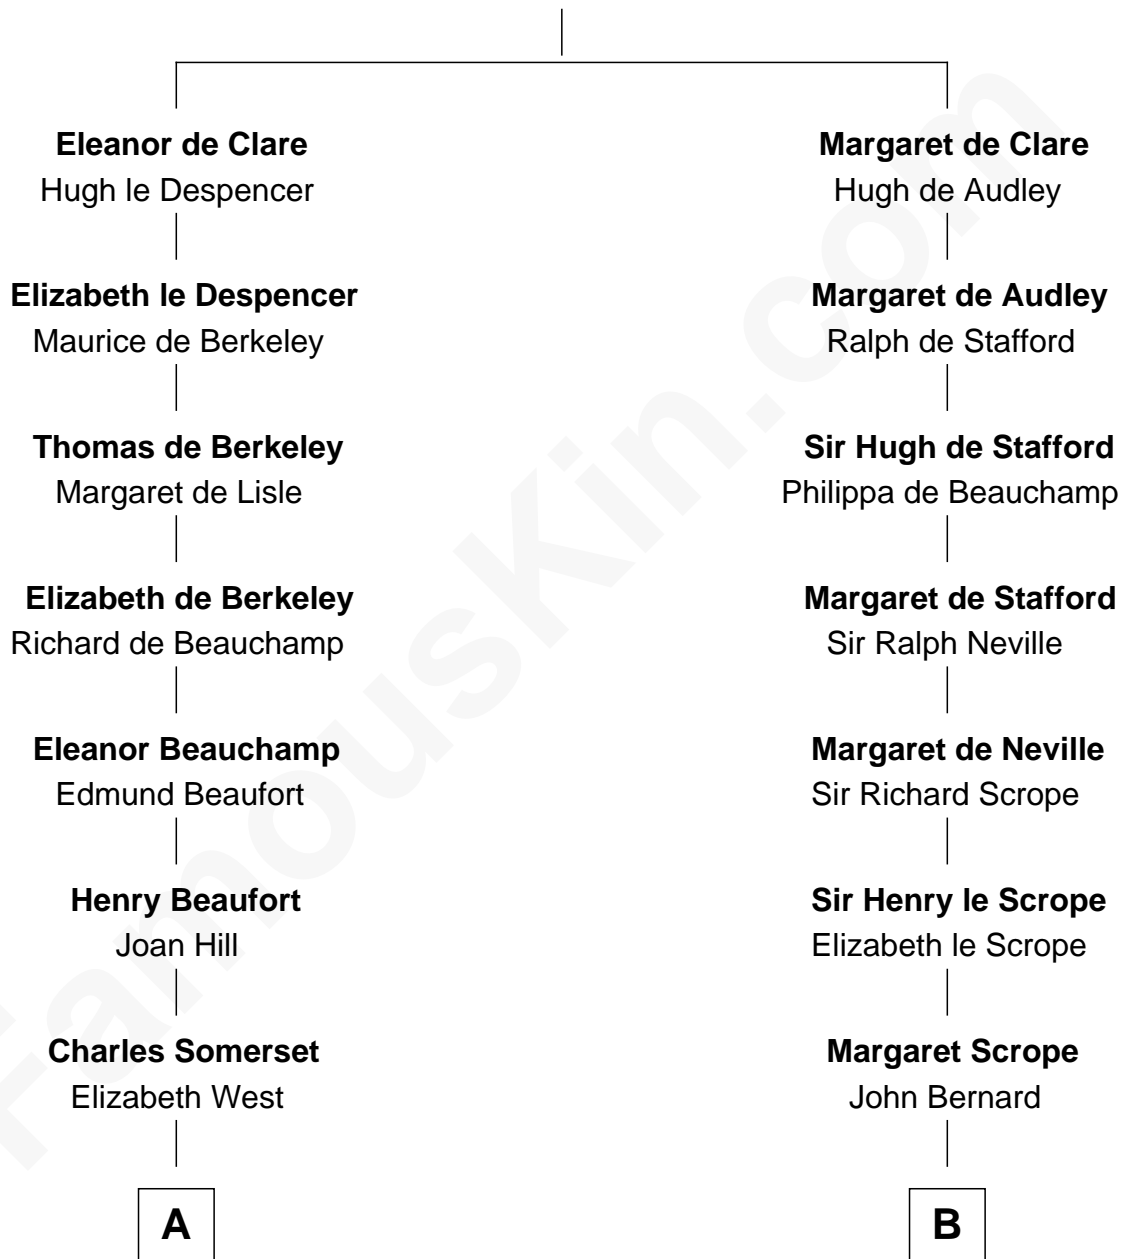

FamousKin.com Relationship Chart of

Benedict Cumberbatch
Movie, Television and Stage Actor

18th cousin 3 times removed of

Benjamin Harrison
23rd U.S. President

Sir Gilbert de Clare
Joan of Acre

C

Robert William Cumberbatch

Louisa Grace Hanson

Henry Alfred Cumberbatch

Hélène Gertrude Rees

Henry Carlton Cumberbatch

Pauline Ellen Laing Congdon

Timothy Carlton Congdon Cumberbatch

Wanda Ventham

Benedict Cumberbatch