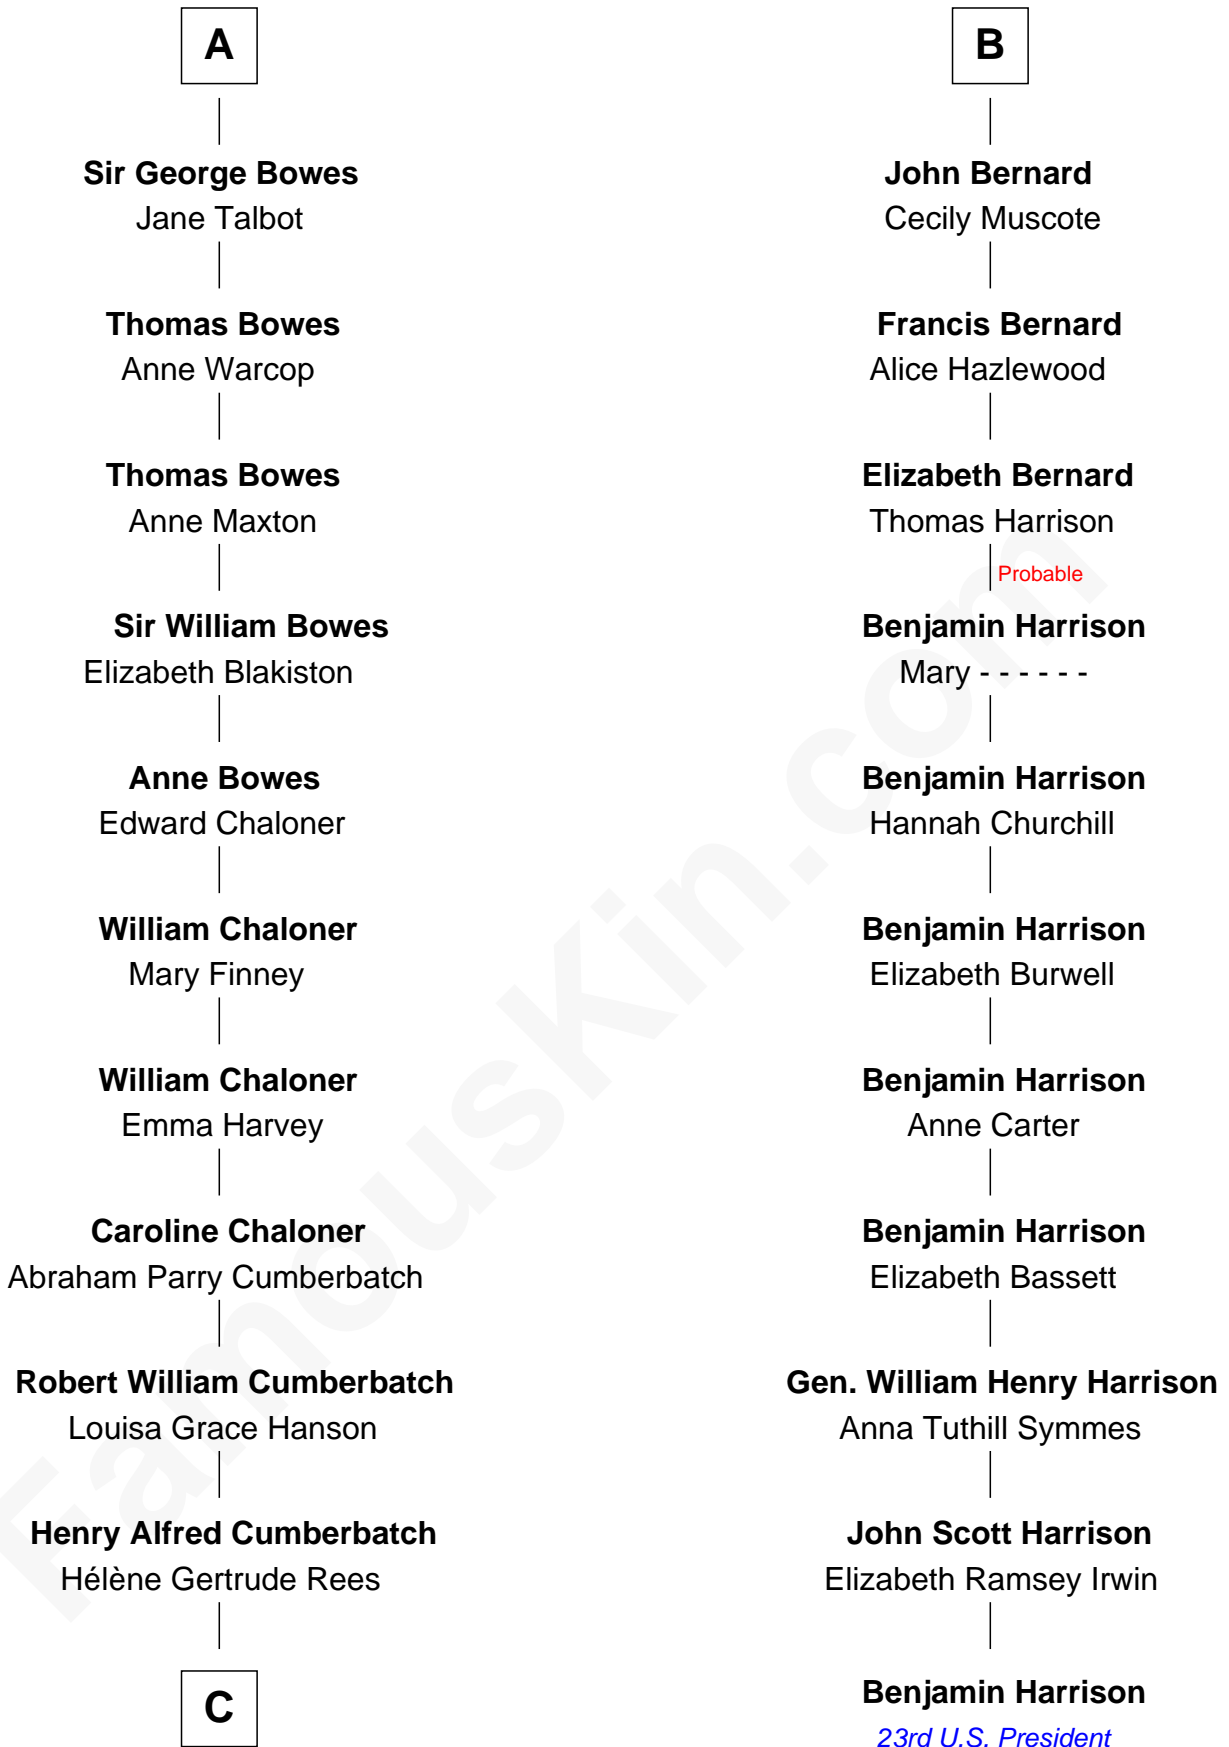

## Relationship Chart of

**Benedict Cumberbatch**  
*Movie, Television and Stage Actor*

17th cousin 2 times removed of

**Benjamin Harrison**  
*23rd U.S. President*

**C**

Henry Carlton Cumberbatch

Pauline Ellen Laing Congdon