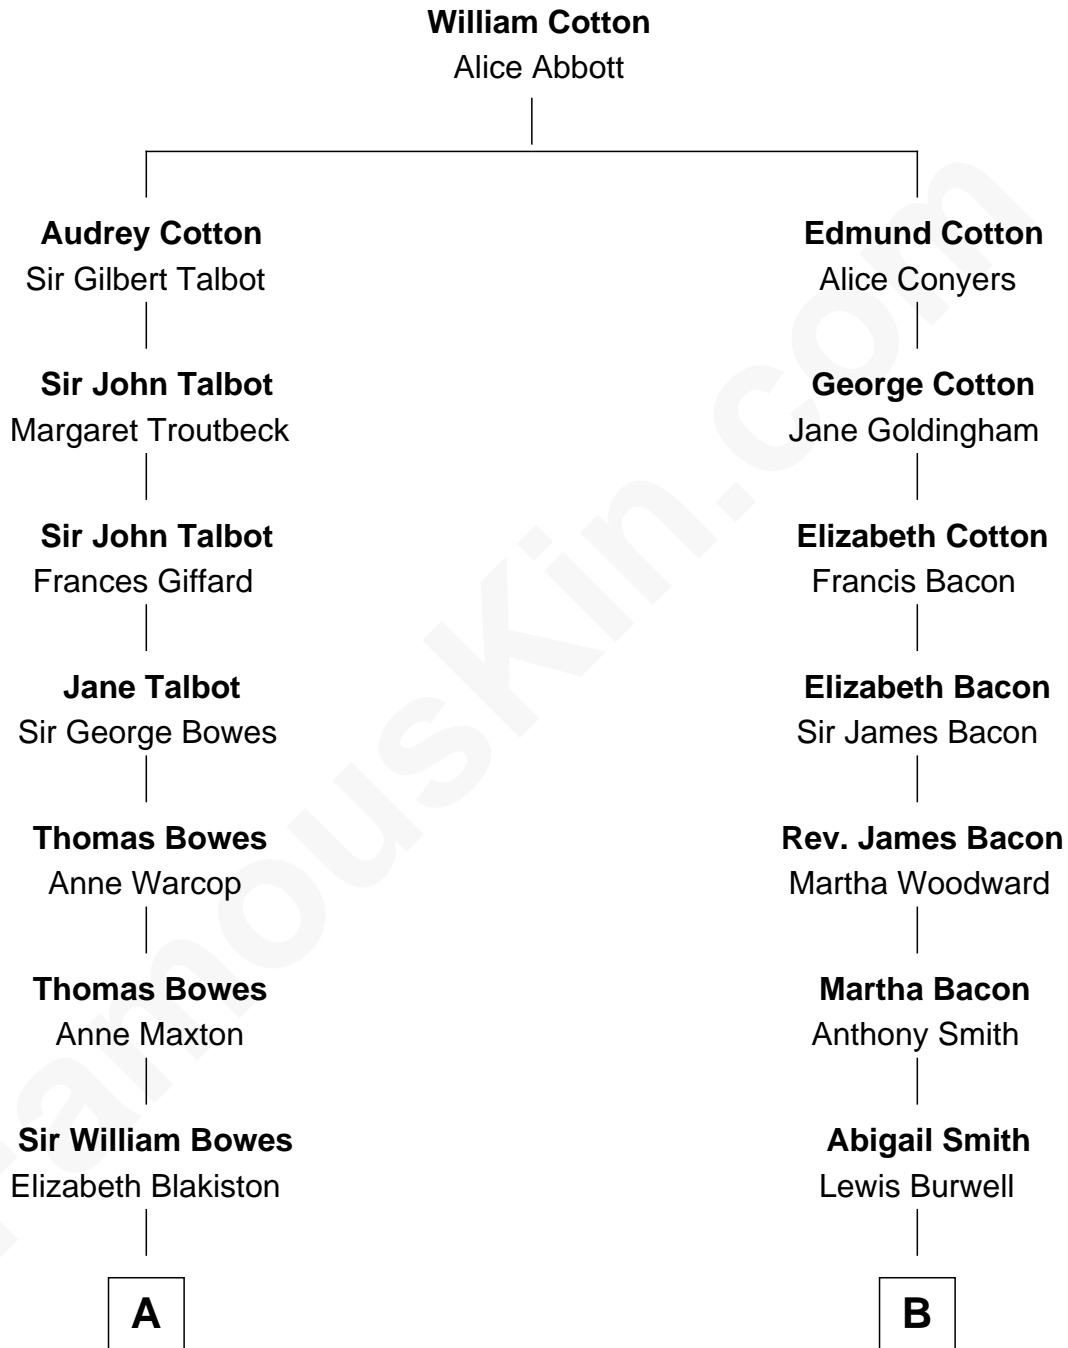

# FamousKin.com Relationship Chart of

**Benedict Cumberbatch**  
*Movie, Television and Stage Actor*

12th cousin 3 times removed of

**Benjamin Harrison**  
*23rd U.S. President*

**A**

**Anne Bowes**  
Edward Chaloner

**William Chaloner**  
Mary Finney

**William Chaloner**  
Emma Harvey

**Caroline Chaloner**  
Abraham Parry Cumberbatch

**Robert William Cumberbatch**  
Louisa Grace Hanson

**Henry Alfred Cumberbatch**  
Hélène Gertrude Rees