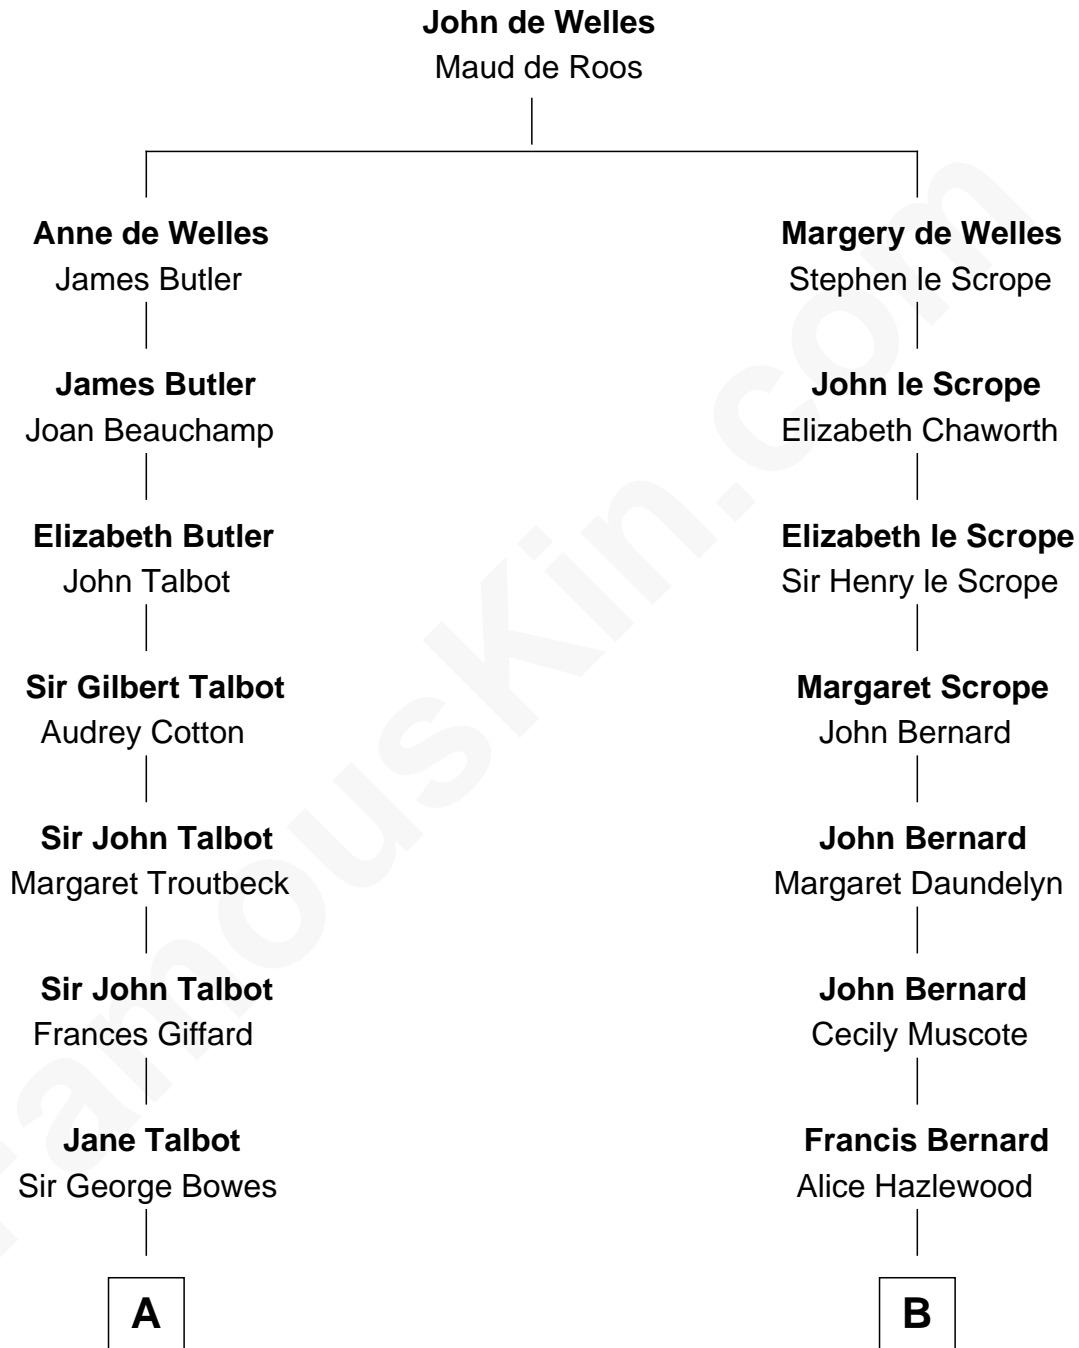

# FamousKin.com Relationship Chart of

**Benedict Cumberbatch**  
*Movie, Television and Stage Actor*

15th cousin 3 times removed of

**Benjamin Harrison**  
*23rd U.S. President*

**Timothy Carlton Congdon Cumberbatch**

Wanda Ventham

**Benedict Cumberbatch**

*Movie, Television and Stage Actor*

FamousKin.com