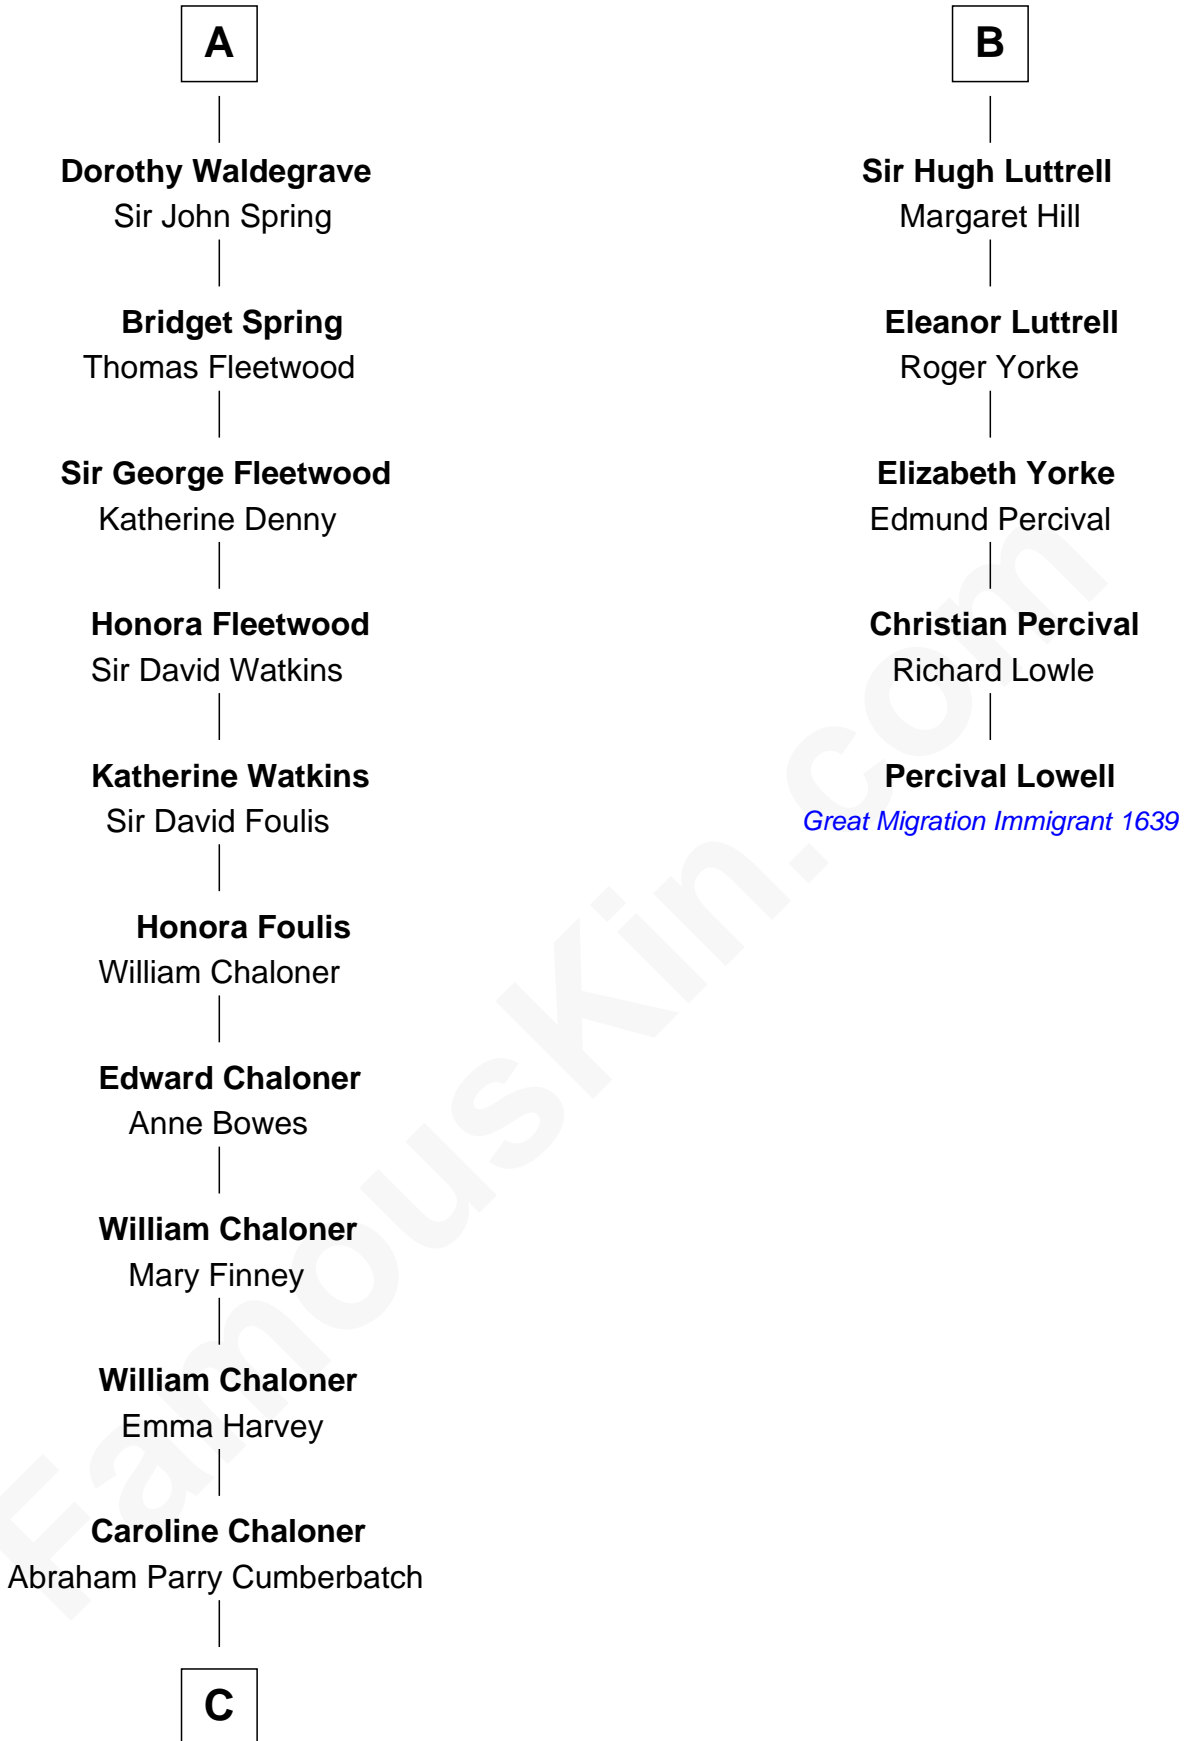

FamousKin.com Relationship Chart of

Benedict Cumberbatch

Movie, Television and Stage Actor

11th cousin 10 times removed of

Percival Lowell

(c1570 - c1666) Great Migration Immigrant 1639

Sir Richard of Cornwall

Margaret de Cornwall

James Peverell

Sir Robert Howard

Margaret de Scales

Sir Hugh Peverell

Margaret Cobham

Sir John Howard

Alice Tendring

Thomas Peverell

Margaret Courtenay

Henry Howard

Mary Hussey

Katherine Peverell

Sir Walter Hungerford

Elizabeth Howard

Henry Wentworth

Elizabeth Hungerford

Sir Philip Courtenay

Margery Wentworth

Sir William Waldegrave

Elizabeth Courtnay

Sir James Luttrell

A

B