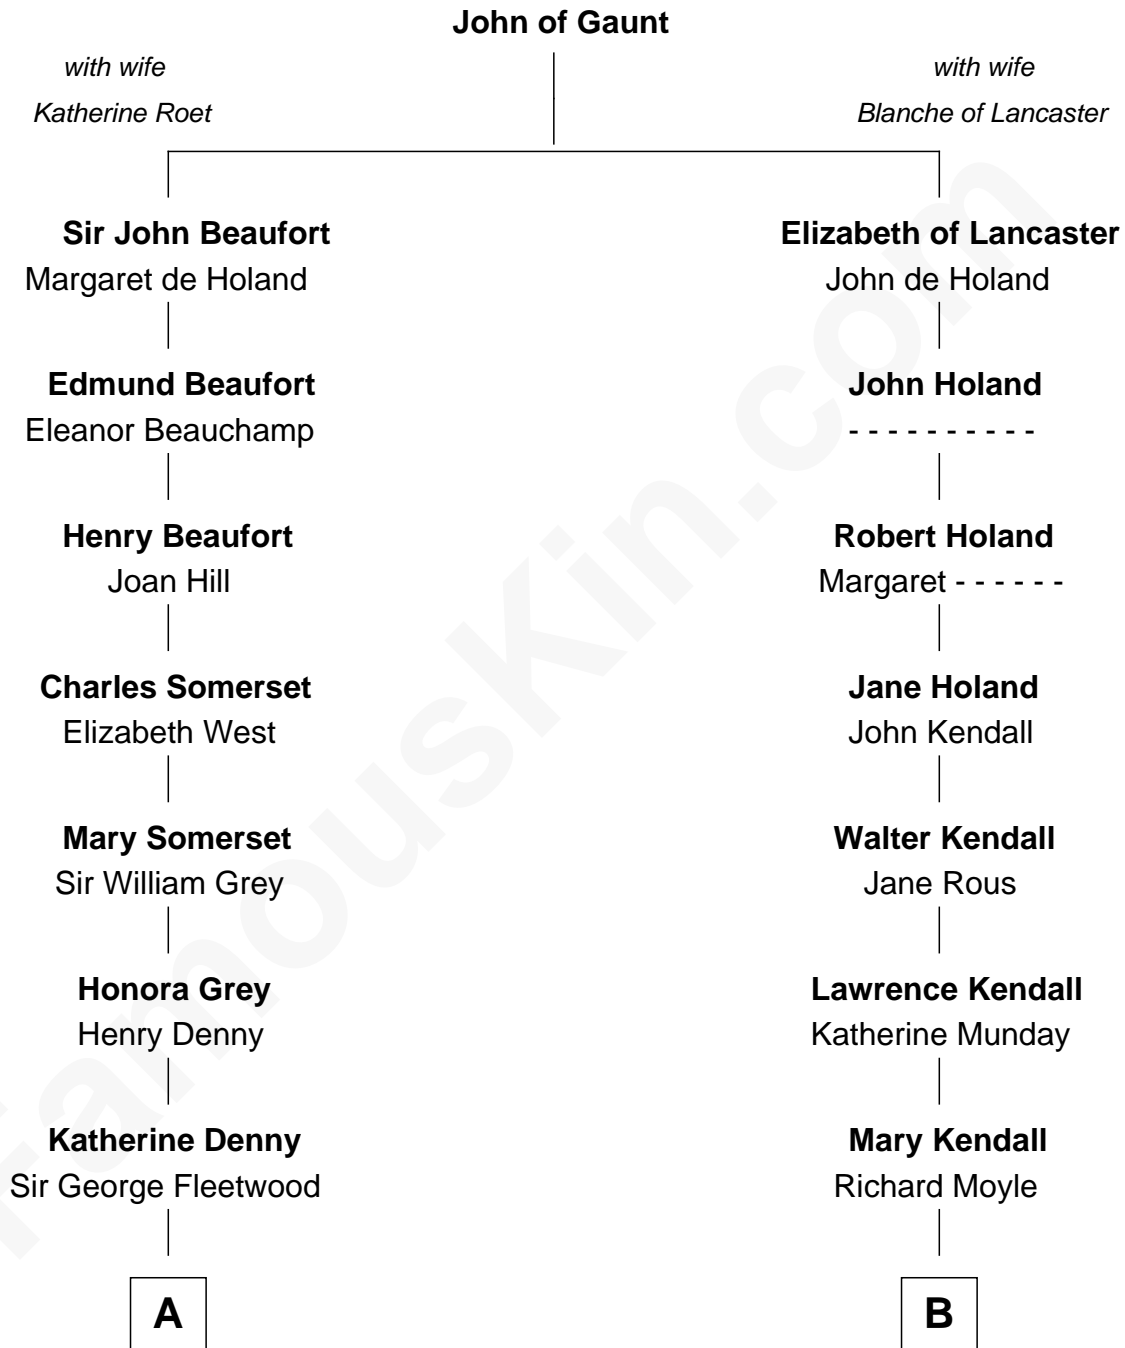

**FamousKin.com**  
**Relationship Chart of**  
**Benedict Cumberbatch**  
*Movie, Television and Stage Actor*  
 18th cousin 2 times removed of

**Ed Helms**  
*TV and Movie Actor*

**C**

**Timothy Carlton Congdon Cumberbatch**

Wanda Ventham

**Benedict Cumberbatch**

*Movie, Television and Stage Actor*

**D**

**Inez Emeline Wright**

George Pullen Jackson

**Frances Helen Jackson**

Fitzgerald Sale Parker