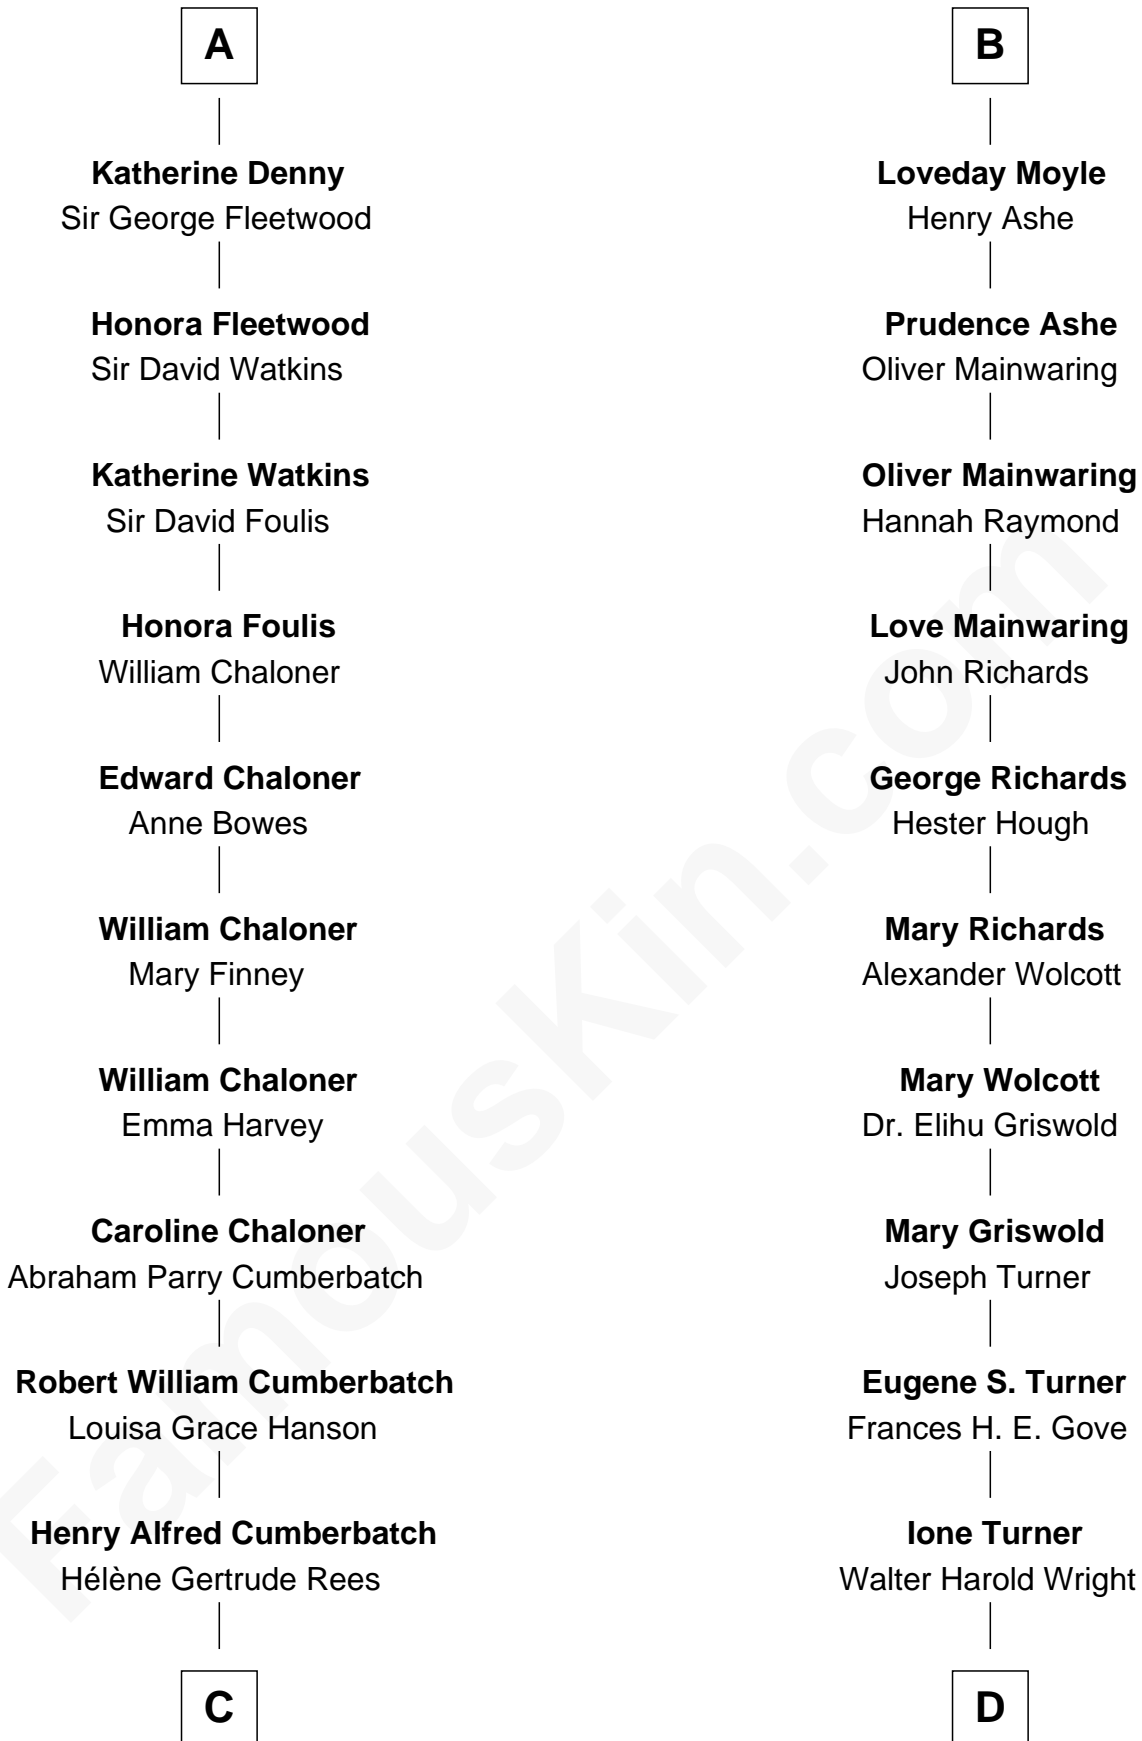

FamousKin.com Relationship Chart of

Benedict Cumberbatch
Movie, Television and Stage Actor

19th cousin 1 time removed of

Ed Helms

TV and Movie Actor

C

Henry Carlton Cumberbatch

Pauline Ellen Laing Congdon

Timothy Carlton Congdon Cumberbatch

Wanda Ventham

Benedict Cumberbatch

Movie, Television and Stage Actor

D

Inez Emeline Wright

George Pullen Jackson

Frances Helen Jackson