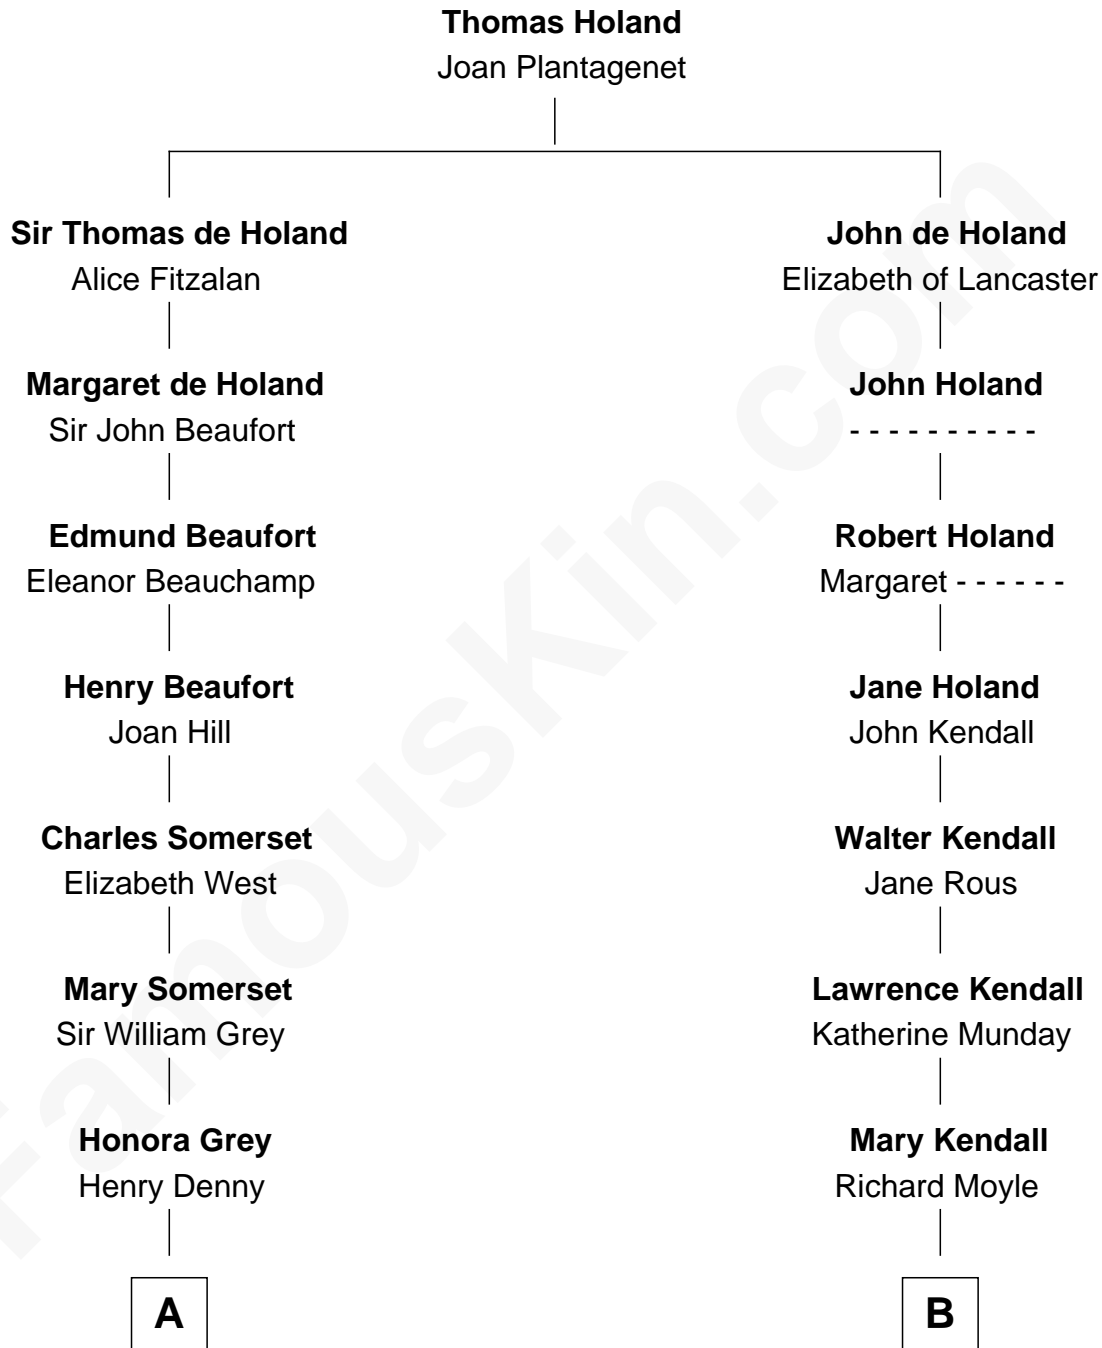

FamousKin.com Relationship Chart of

Benedict Cumberbatch
Movie, Television and Stage Actor

19th cousin 1 time removed of

Ed Helms

TV and Movie Actor

C

Henry Carlton Cumberbatch

Pauline Ellen Laing Congdon