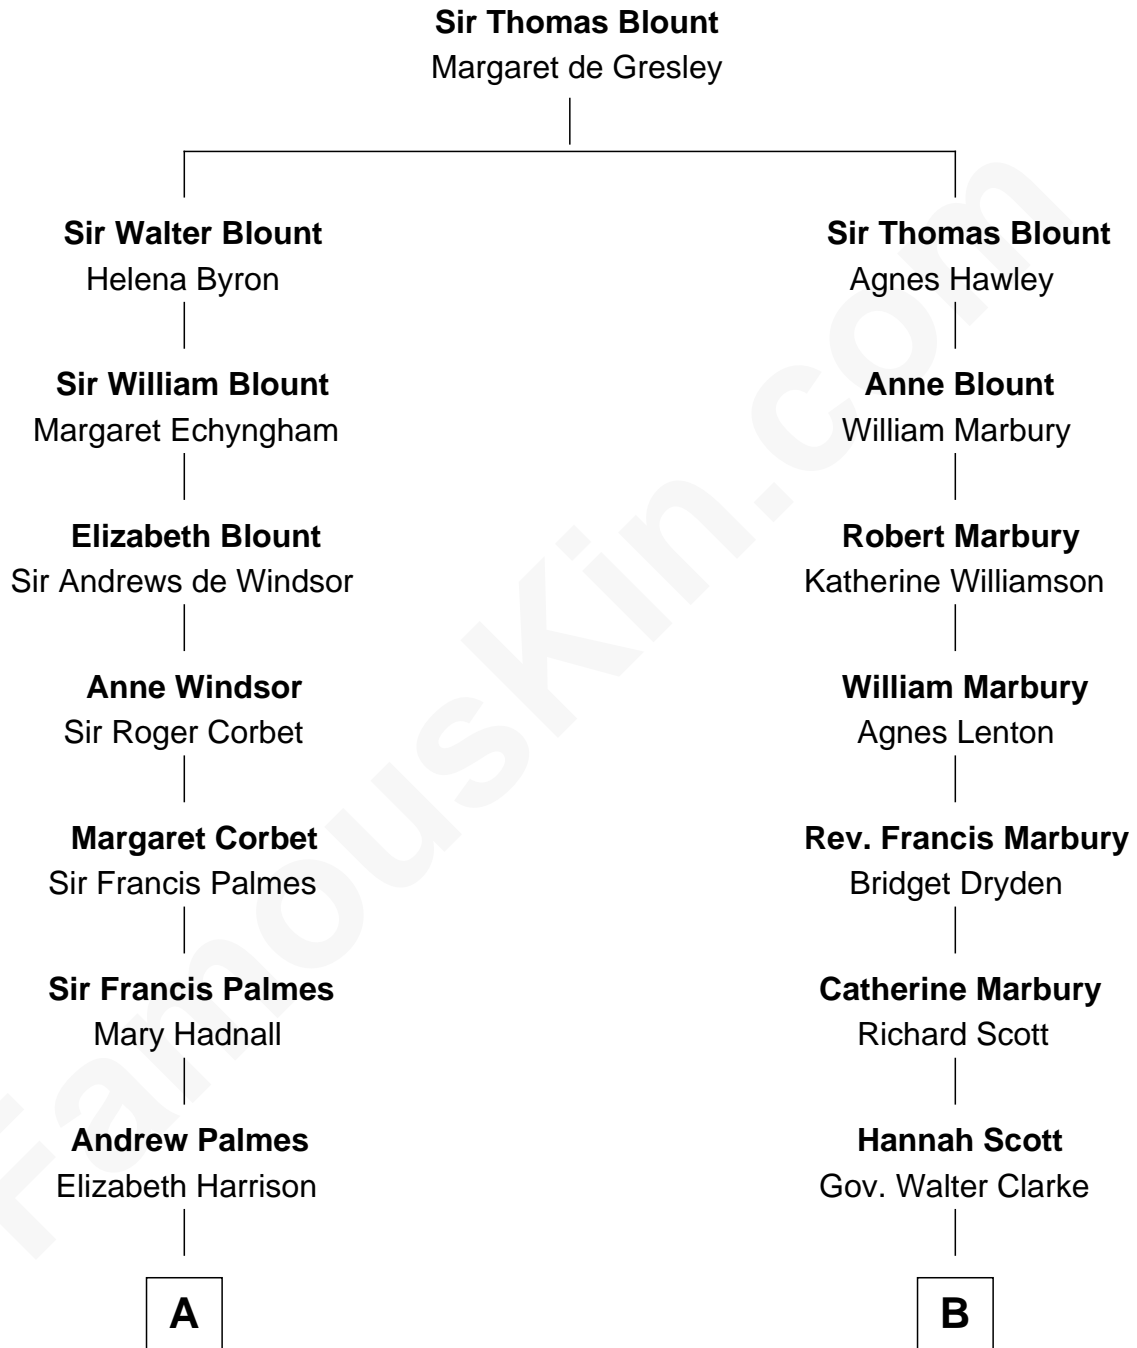

FamousKin.com Relationship Chart of

Benedict Cumberbatch
Movie, Television and Stage Actor

12th cousin 6 times removed of

Joseph Wharton

Founder of the Wharton School of Business

C

Timothy Carlton Congdon Cumberbatch

Wanda Ventham

Benedict Cumberbatch

Movie, Television and Stage Actor

FamousKin.com