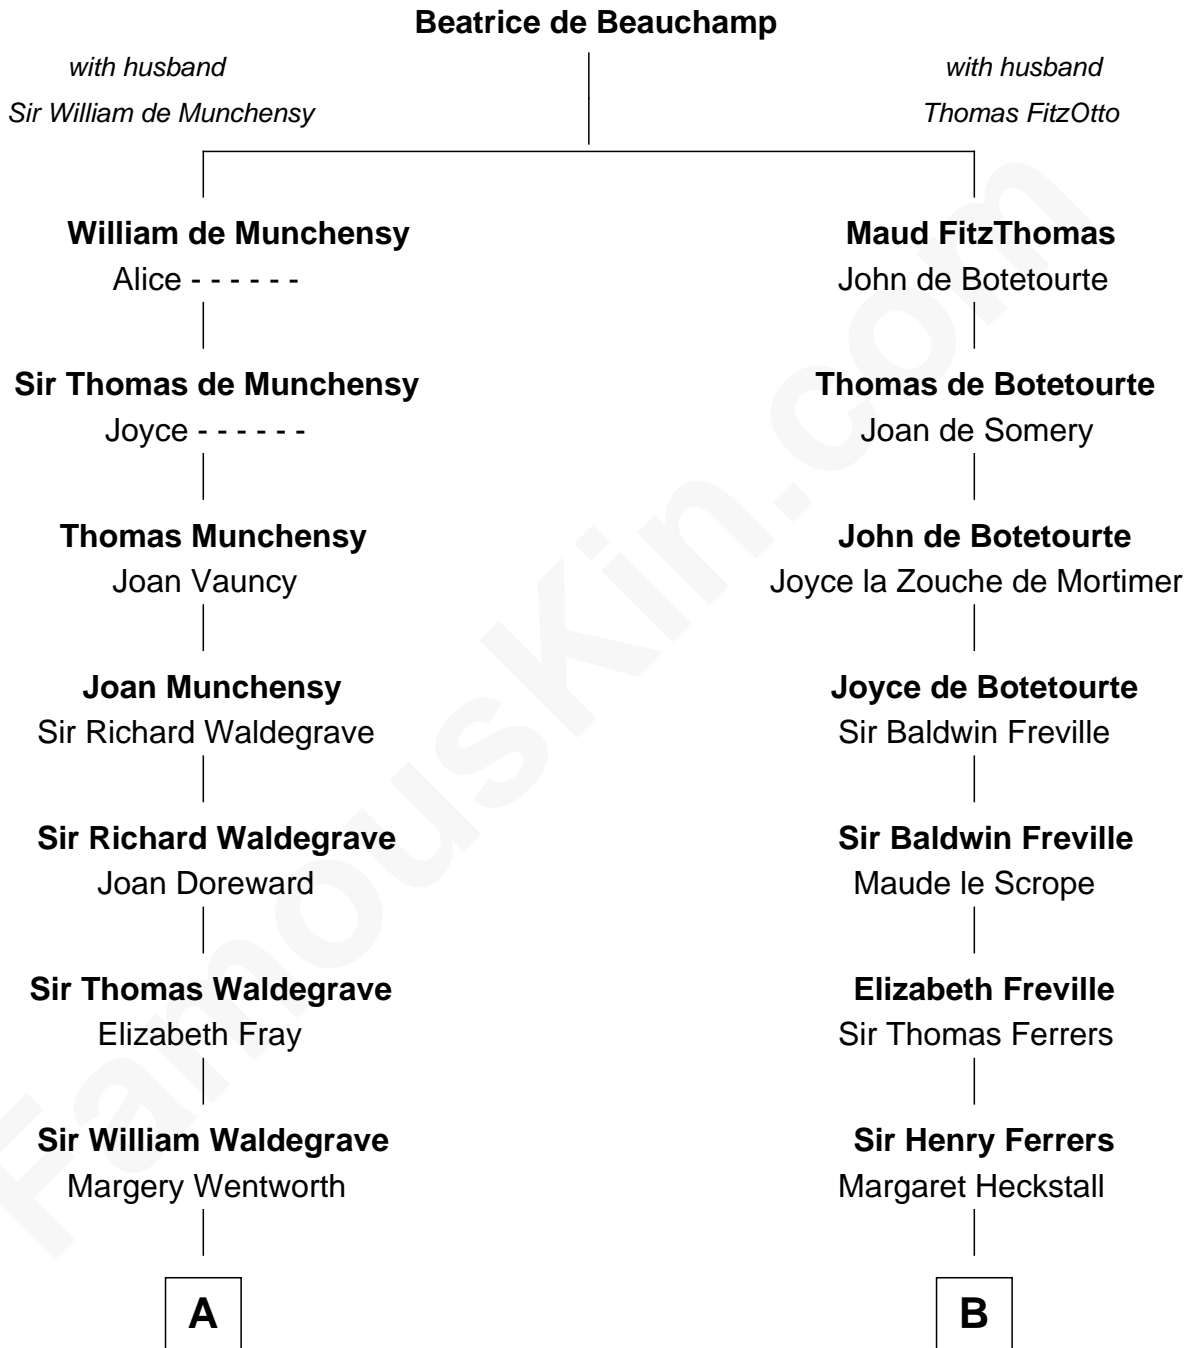

# FamousKin.com Relationship Chart of

**Benedict Cumberbatch**  
*Movie, Television and Stage Actor*

18th cousin 3 times removed of

**Joseph Wharton**

*Founder of the Wharton School of Business*

**C**

**Robert William Cumberbatch**

Louisa Grace Hanson

**Henry Alfred Cumberbatch**

Hélène Gertrude Rees

**Henry Carlton Cumberbatch**

Pauline Ellen Laing Congdon

**Timothy Carlton Congdon Cumberbatch**

Wanda Ventham

**Benedict Cumberbatch**

*Movie, Television and Stage Actor*

**D**

**Deborah Fisher**

William Wharton

**Joseph Wharton**

*Founder, Wharton School of Business*

FamousKin.com