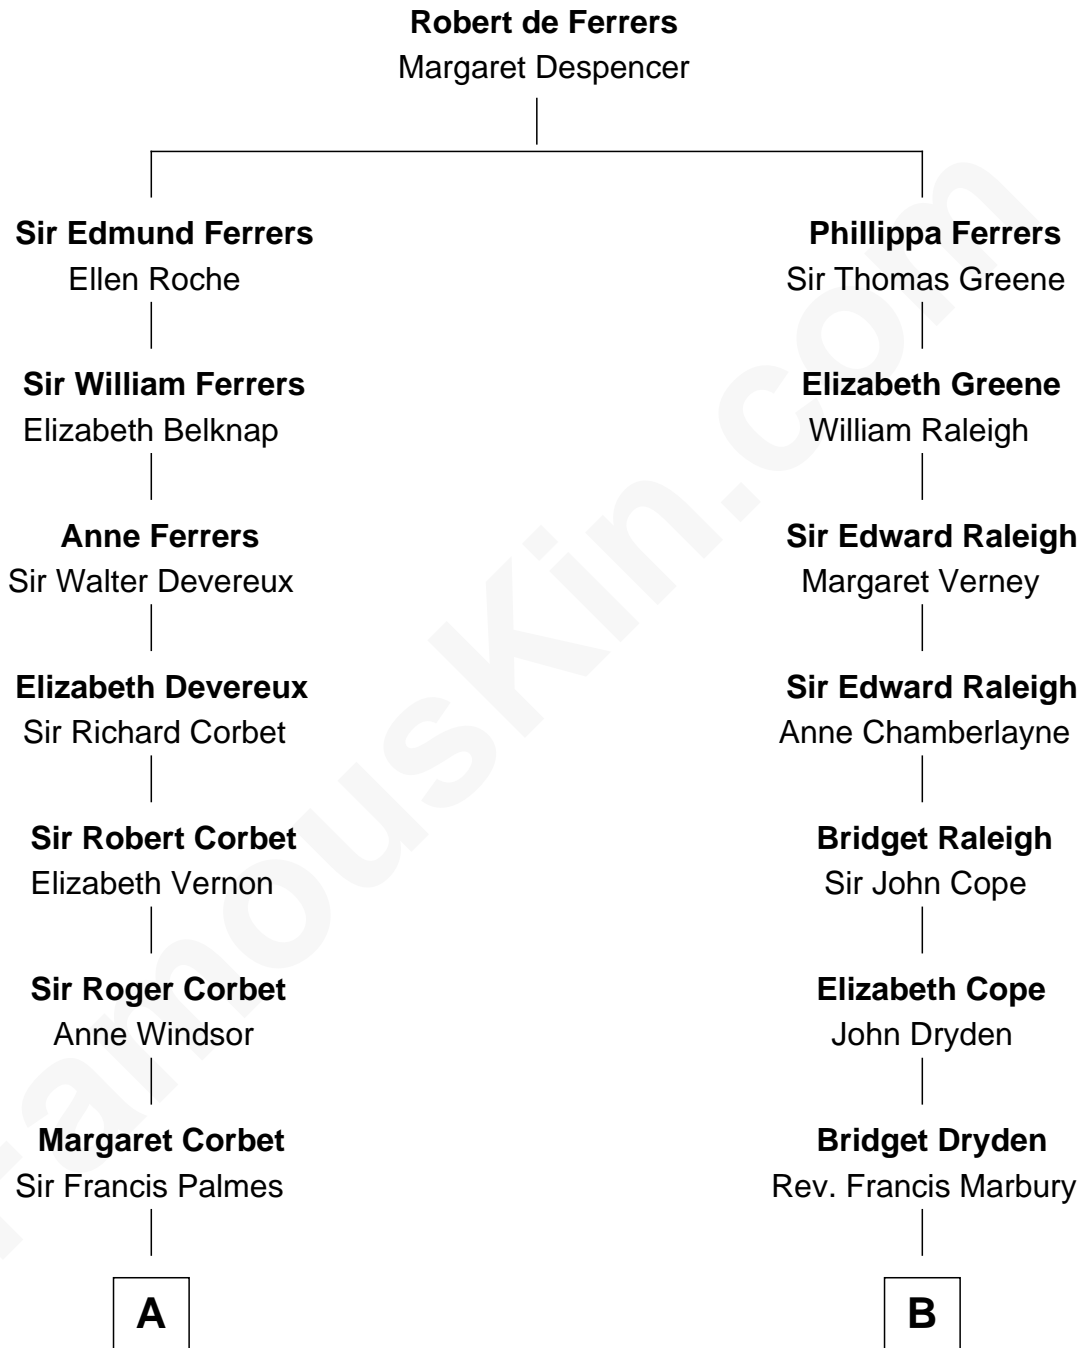

FamousKin.com

Relationship Chart of

Benedict Cumberbatch
Movie, Television and Stage Actor

14th cousin 6 times removed of

Joseph Wharton

Founder of the Wharton School of Business

C

Hélène Gertrude Rees
Henry Alfred Cumberbatch