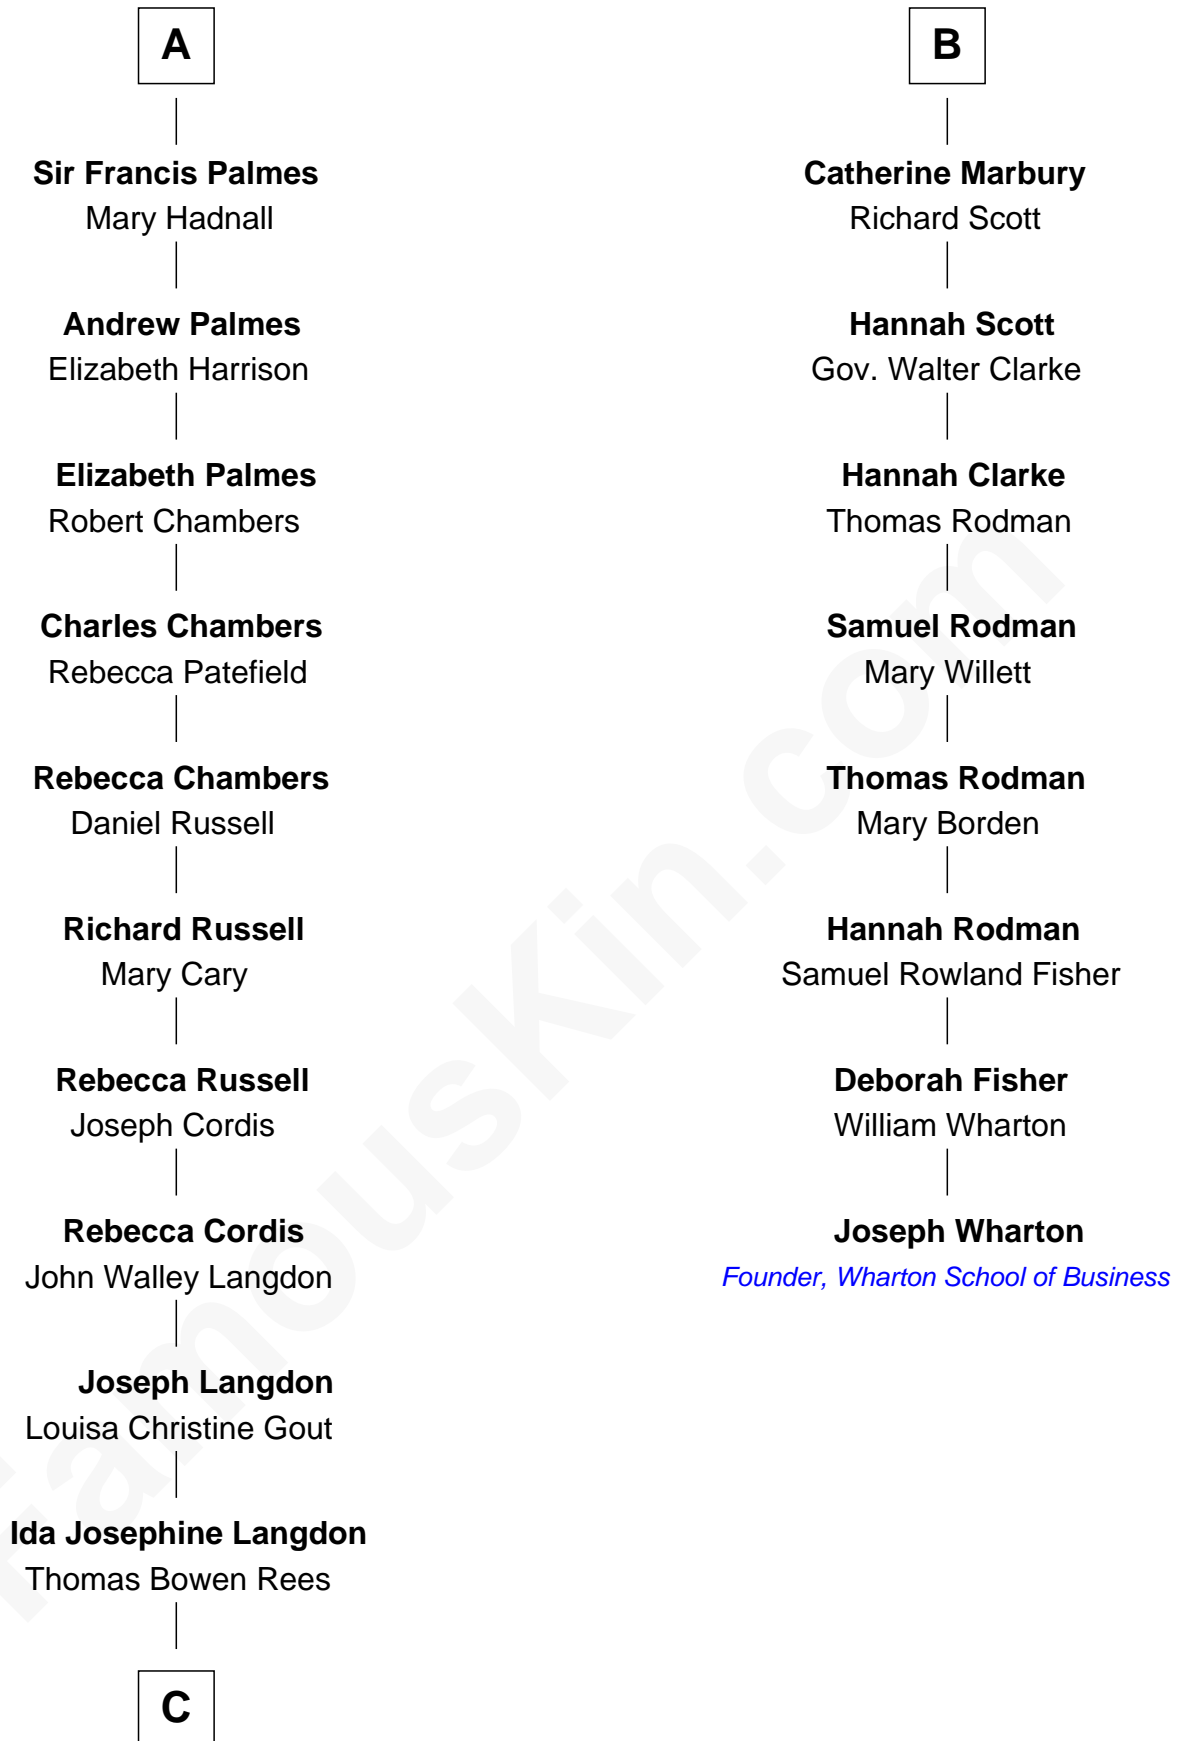

FamousKin.com

Relationship Chart of

Benedict Cumberbatch
Movie, Television and Stage Actor

14th cousin 6 times removed of

Joseph Wharton

Founder of the Wharton School of Business

C

Hélène Gertrude Rees
Henry Alfred Cumberbatch

Henry Carlton Cumberbatch
Pauline Ellen Laing Congdon

Timothy Carlton Congdon Cumberbatch
Wanda Ventham

Benedict Cumberbatch
Movie, Television and Stage Actor