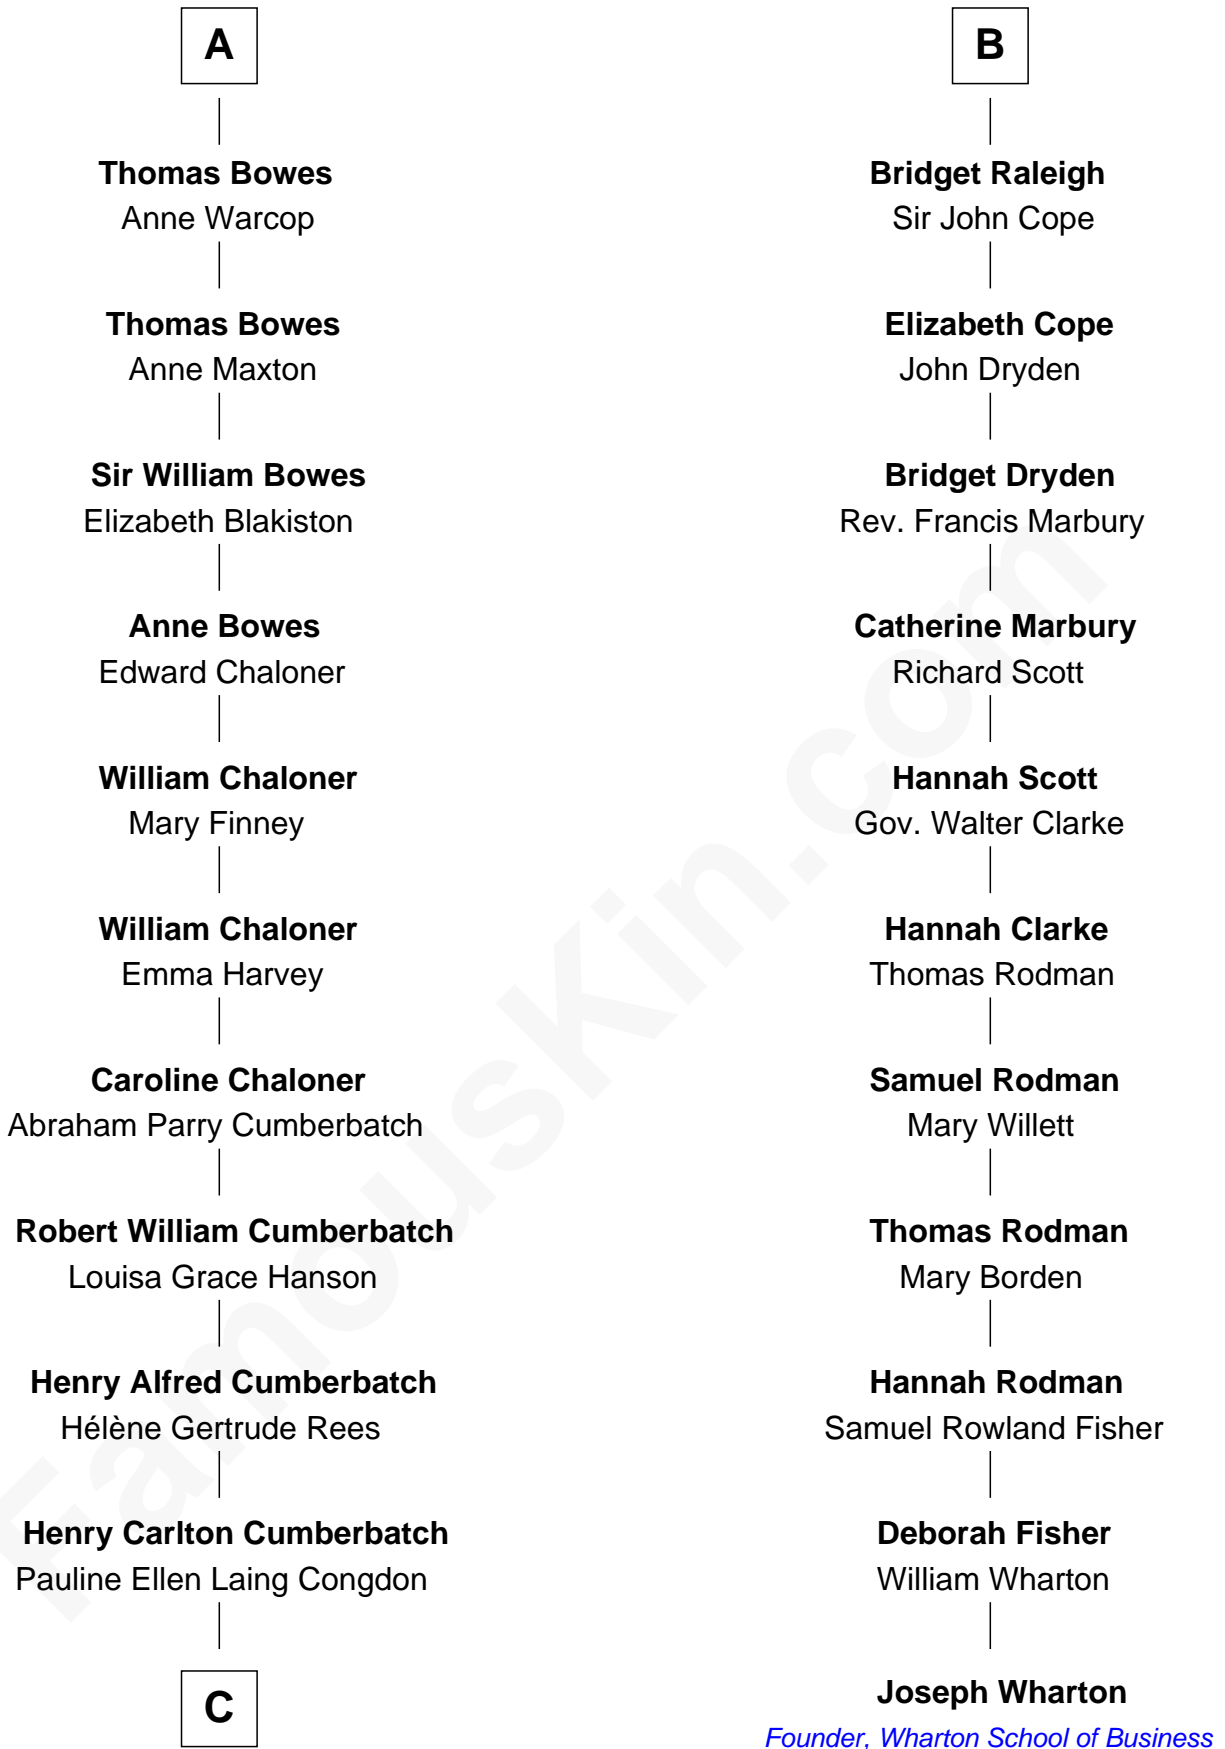

FamousKin.com

Relationship Chart of

Benedict Cumberbatch

Movie, Television and Stage Actor

17th cousin 1 time removed of

Joseph Wharton

Founder of the Wharton School of Business

Edmund Fitzalan

Alice de Warenne

Timothy Carlton Congdon Cumberbatch

Wanda Ventham

Benedict Cumberbatch

Movie, Television and Stage Actor

FamousKin.com