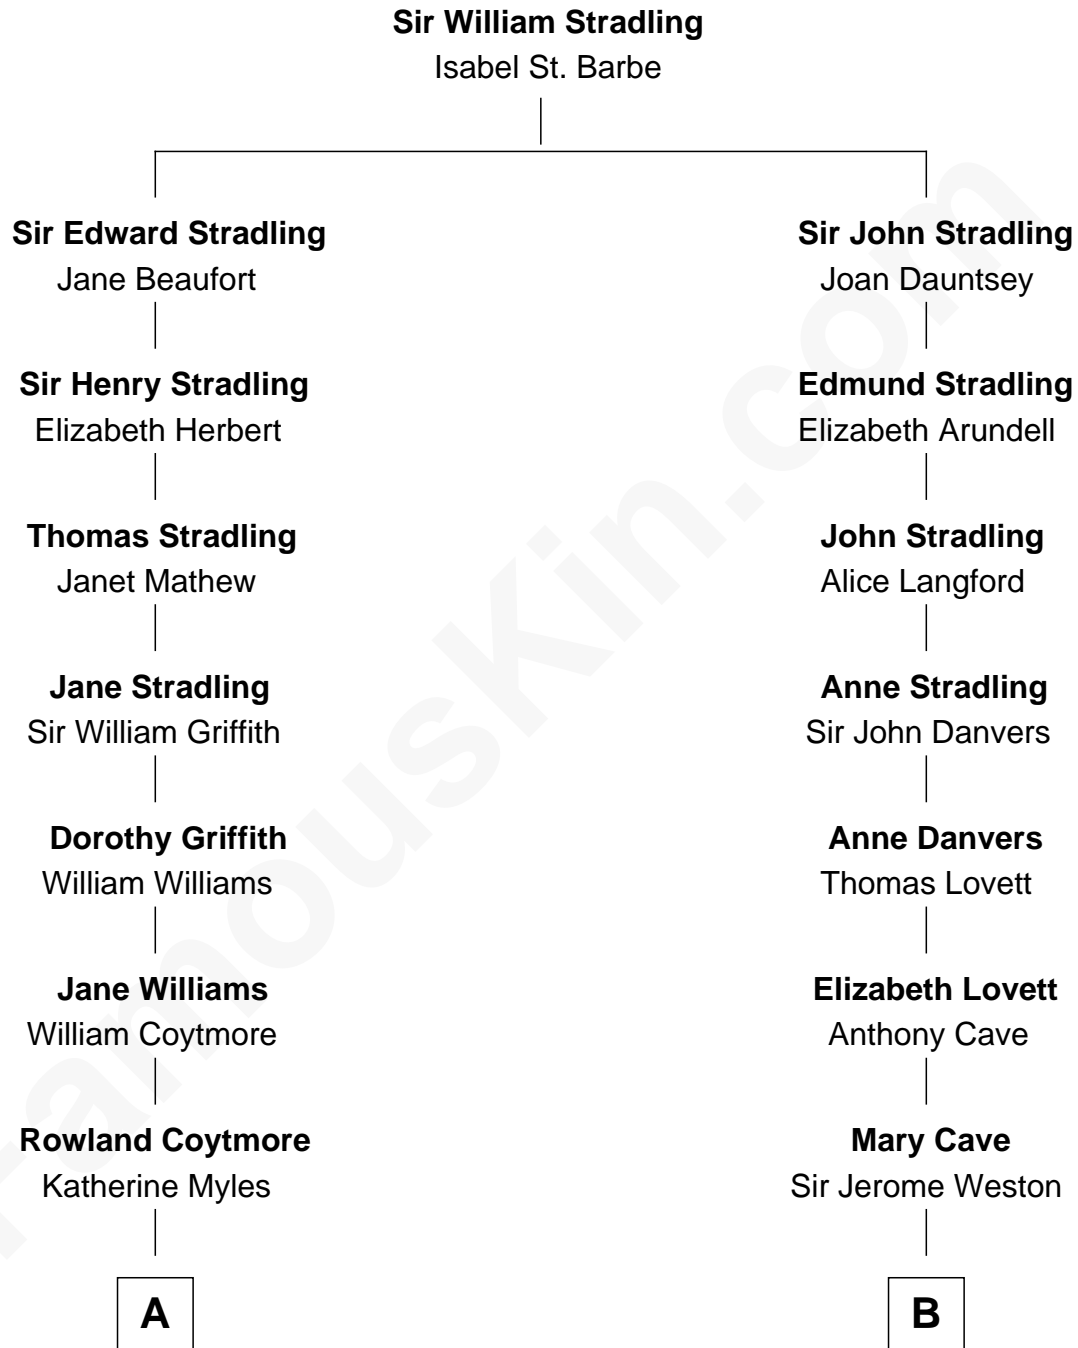

FamousKin.com Relationship Chart of

Benedict Cumberbatch
Movie, Television and Stage Actor

15th cousin 4 times removed of

Joseph Wharton

Founder of the Wharton School of Business

C

Henry Carlton Cumberbatch