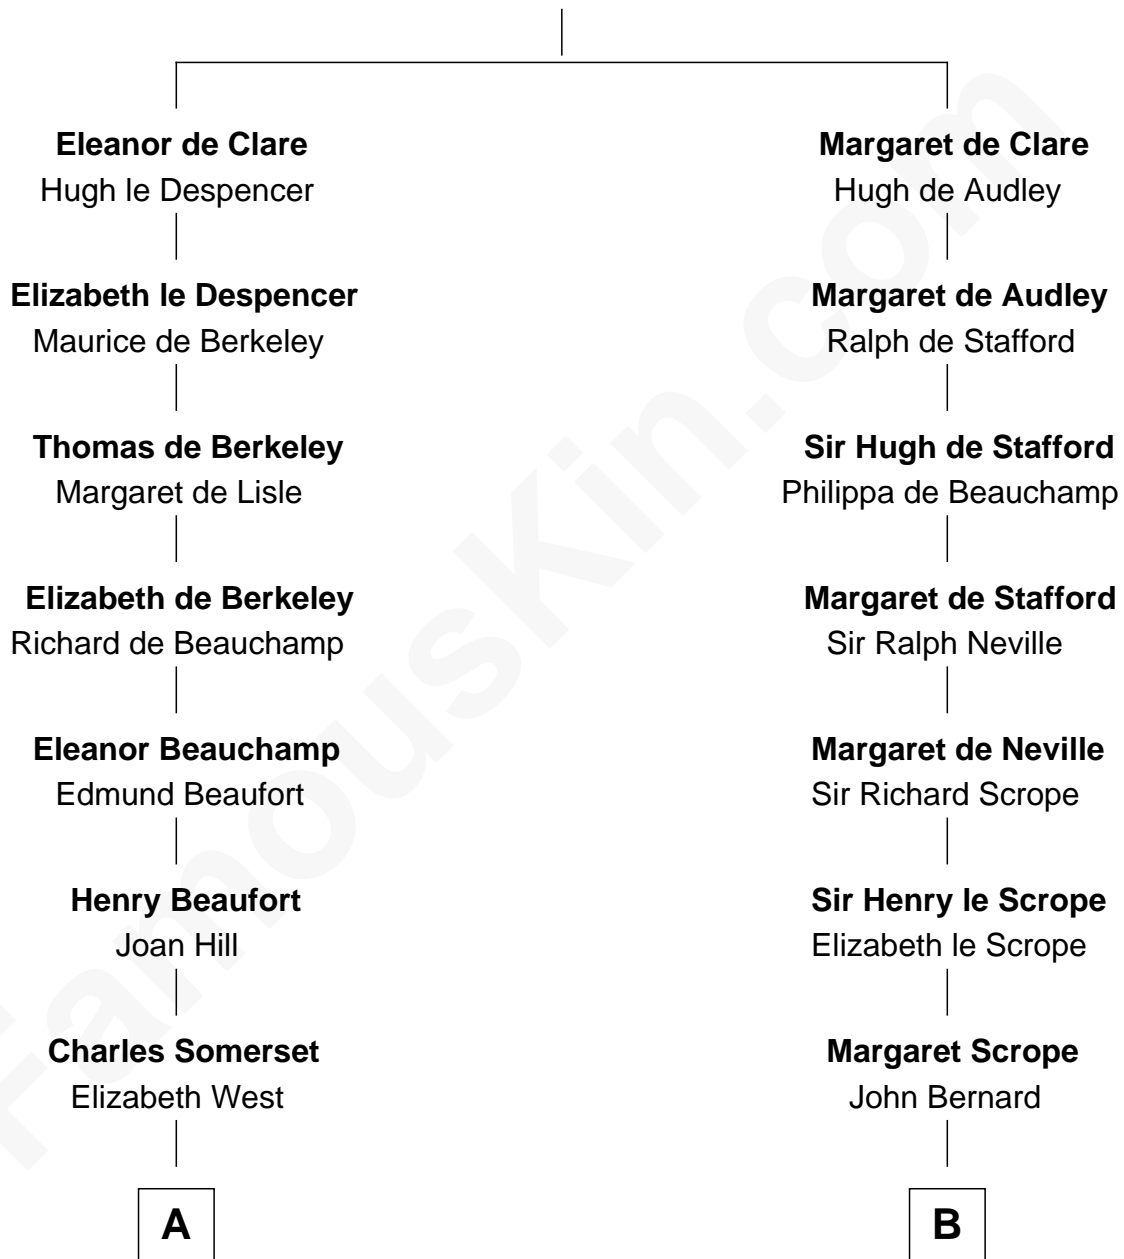

# FamousKin.com Relationship Chart of

**Benedict Cumberbatch**

*Movie, Television and Stage Actor*

15th cousin 6 times removed of

**Benjamin Harrison V**

*Signer of the Declaration of Independence*

**Sir Gilbert de Clare**

Joan of Acre

**C**

**Robert William Cumberbatch**

Louisa Grace Hanson

**Henry Alfred Cumberbatch**

Hélène Gertrude Rees

**Henry Carlton Cumberbatch**

Pauline Ellen Laing Congdon