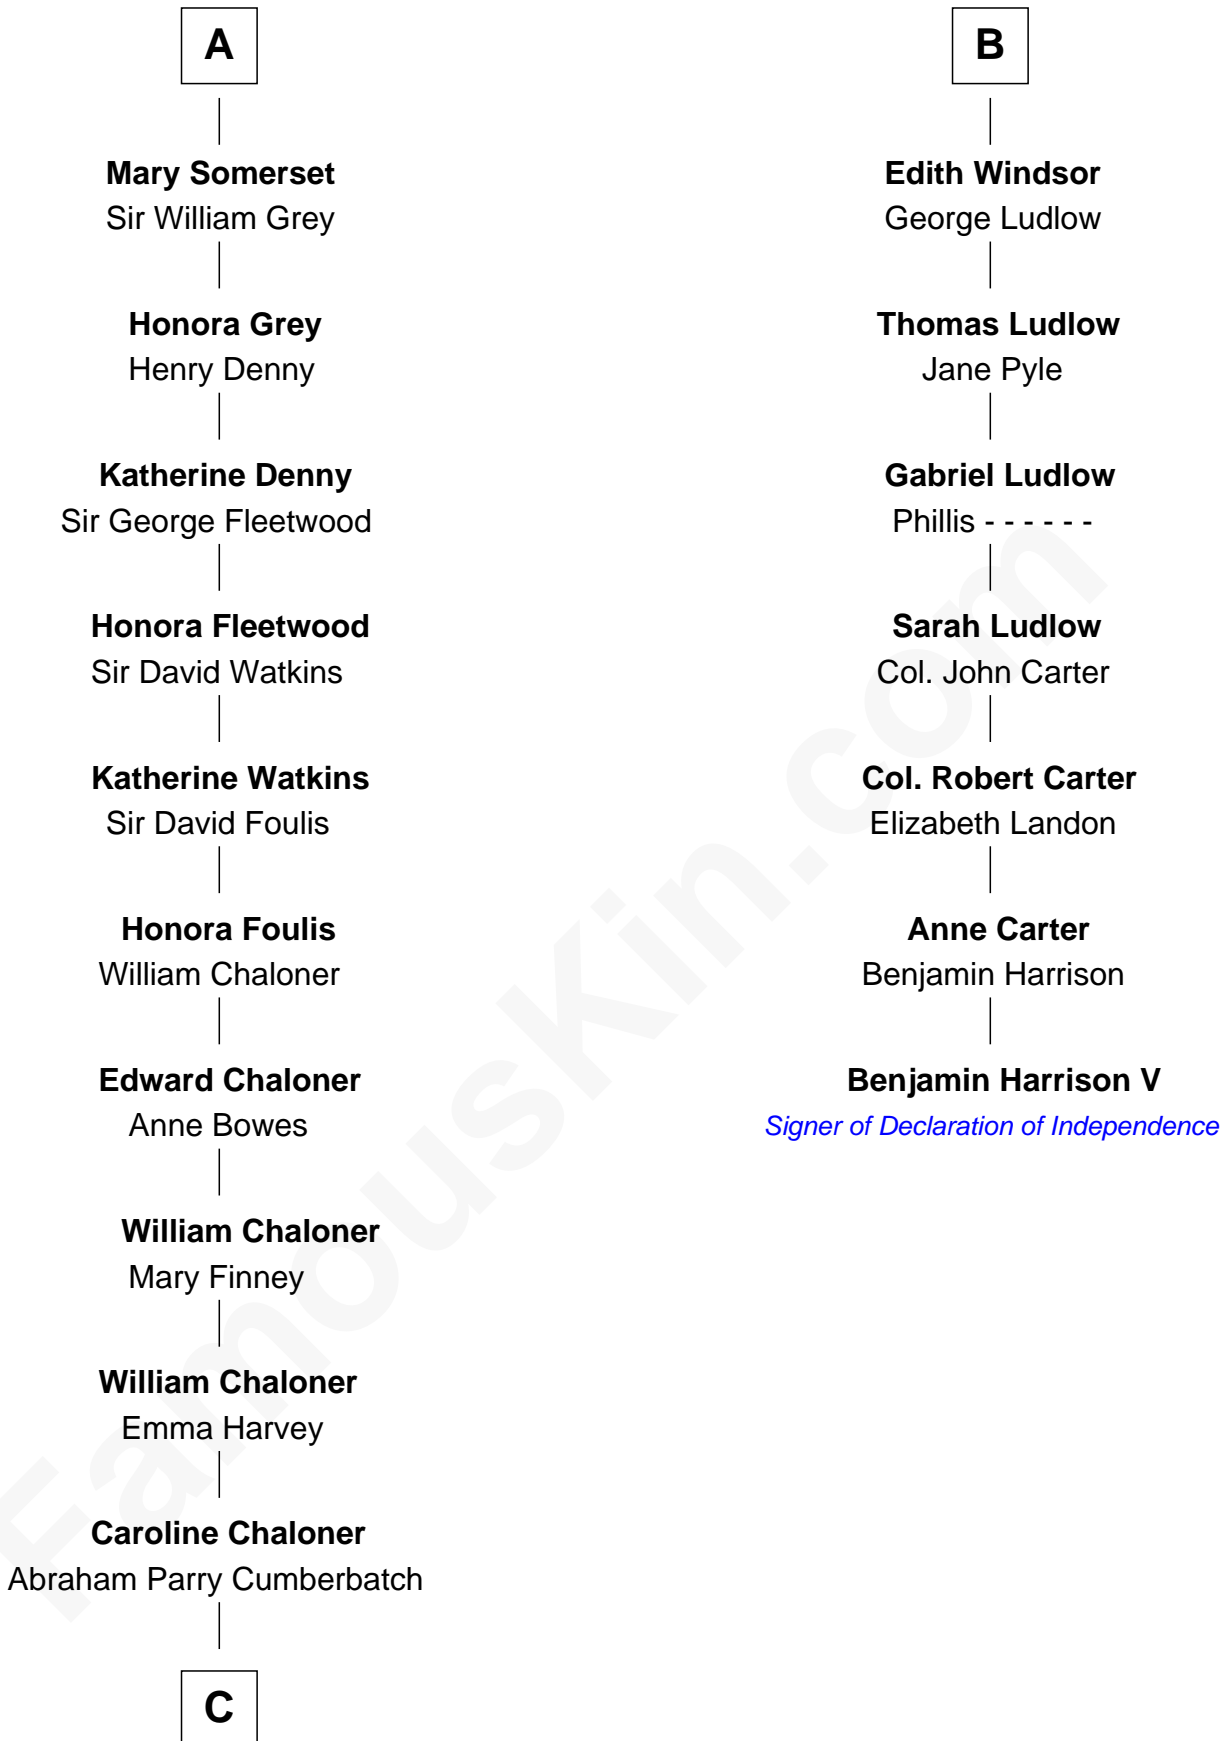

FamousKin.com Relationship Chart of

Benedict Cumberbatch

Movie, Television and Stage Actor

13th cousin 8 times removed of

Benjamin Harrison V

Signer of the Declaration of Independence

C

Robert William Cumberbatch

Louisa Grace Hanson

Henry Alfred Cumberbatch

Hélène Gertrude Rees

Henry Carlton Cumberbatch

Pauline Ellen Laing Congdon

Timothy Carlton Congdon Cumberbatch

Wanda Ventham

Benedict Cumberbatch