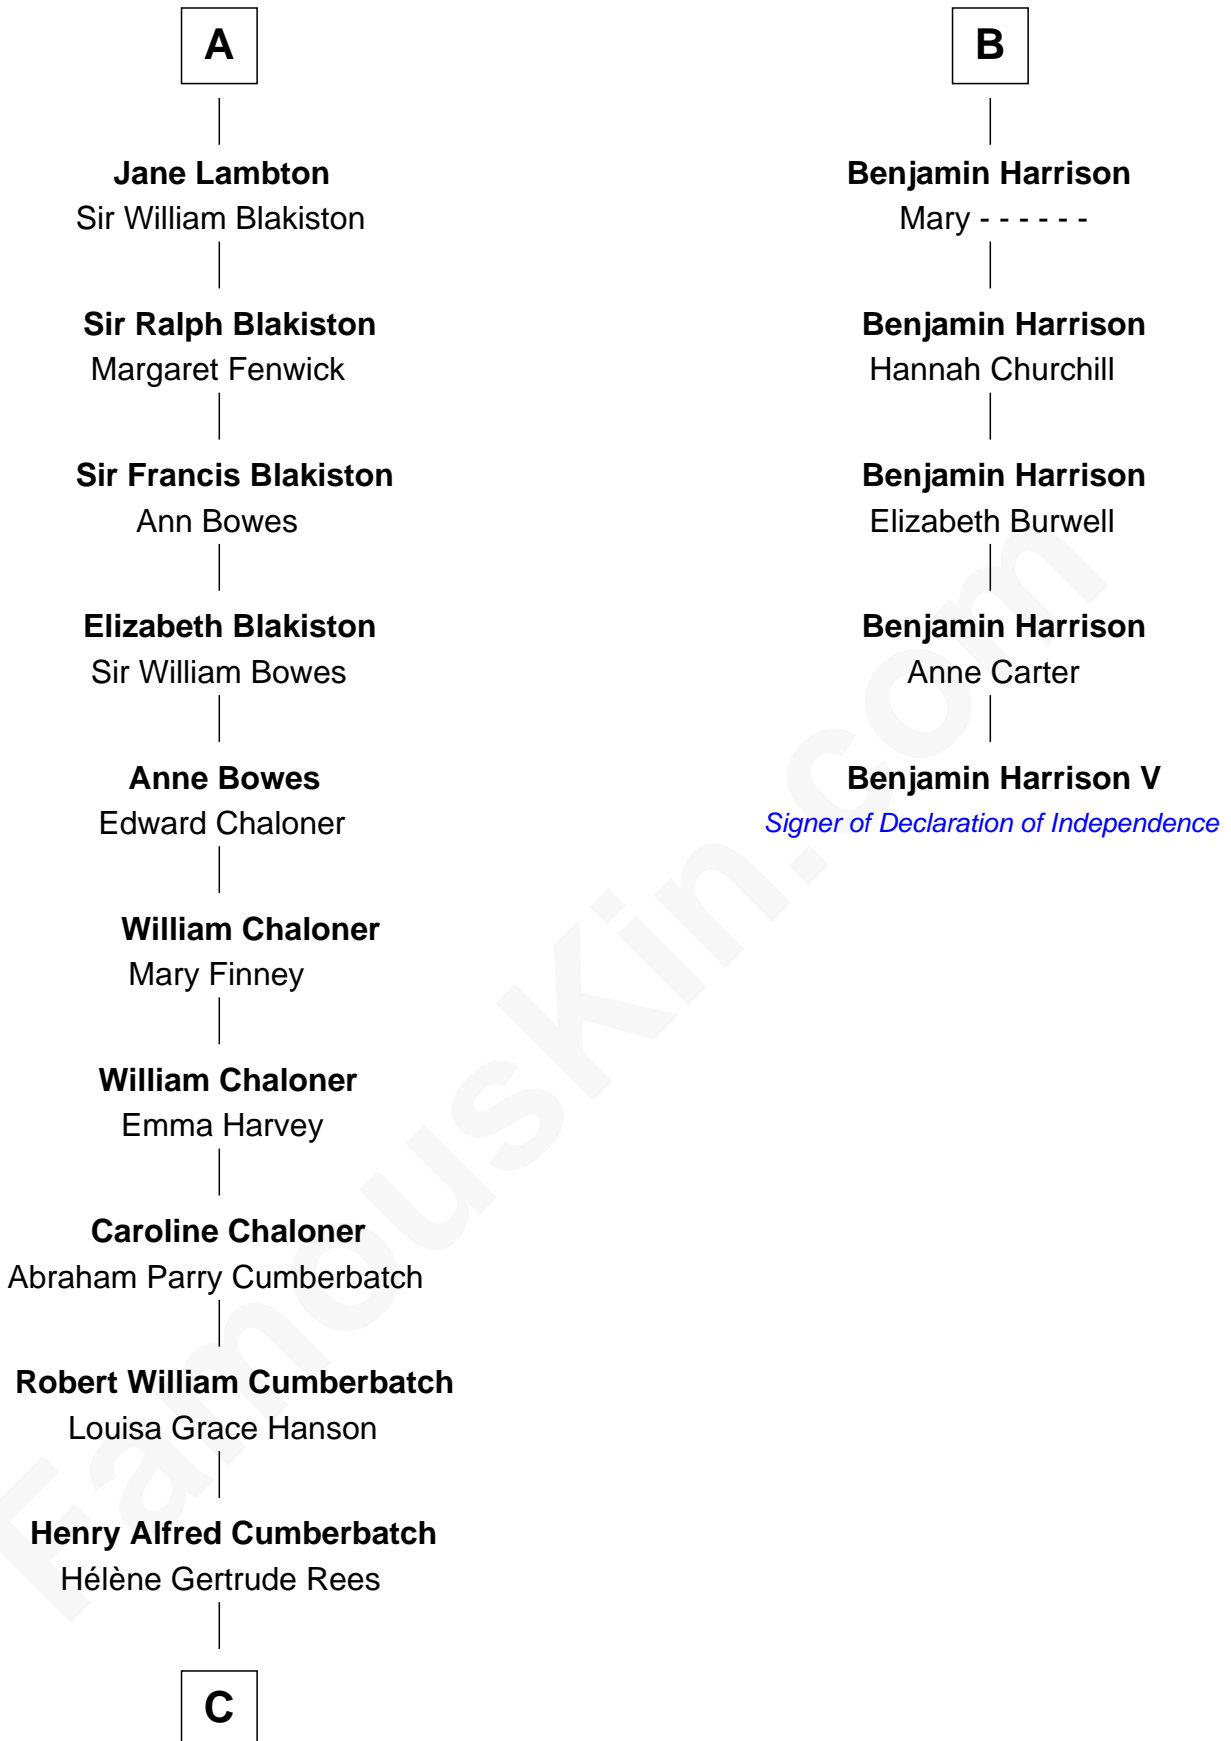

# FamousKin.com Relationship Chart of

**Benedict Cumberbatch**

*Movie, Television and Stage Actor*

**11th cousin 8 times removed of**

**Benjamin Harrison V**

*Signer of the Declaration of Independence*

**C**

Henry Carlton Cumberbatch

Pauline Ellen Laing Congdon

Timothy Carlton Congdon Cumberbatch

Wanda Ventham

**Benedict Cumberbatch**

*Movie, Television and Stage Actor*

FamousKin.com