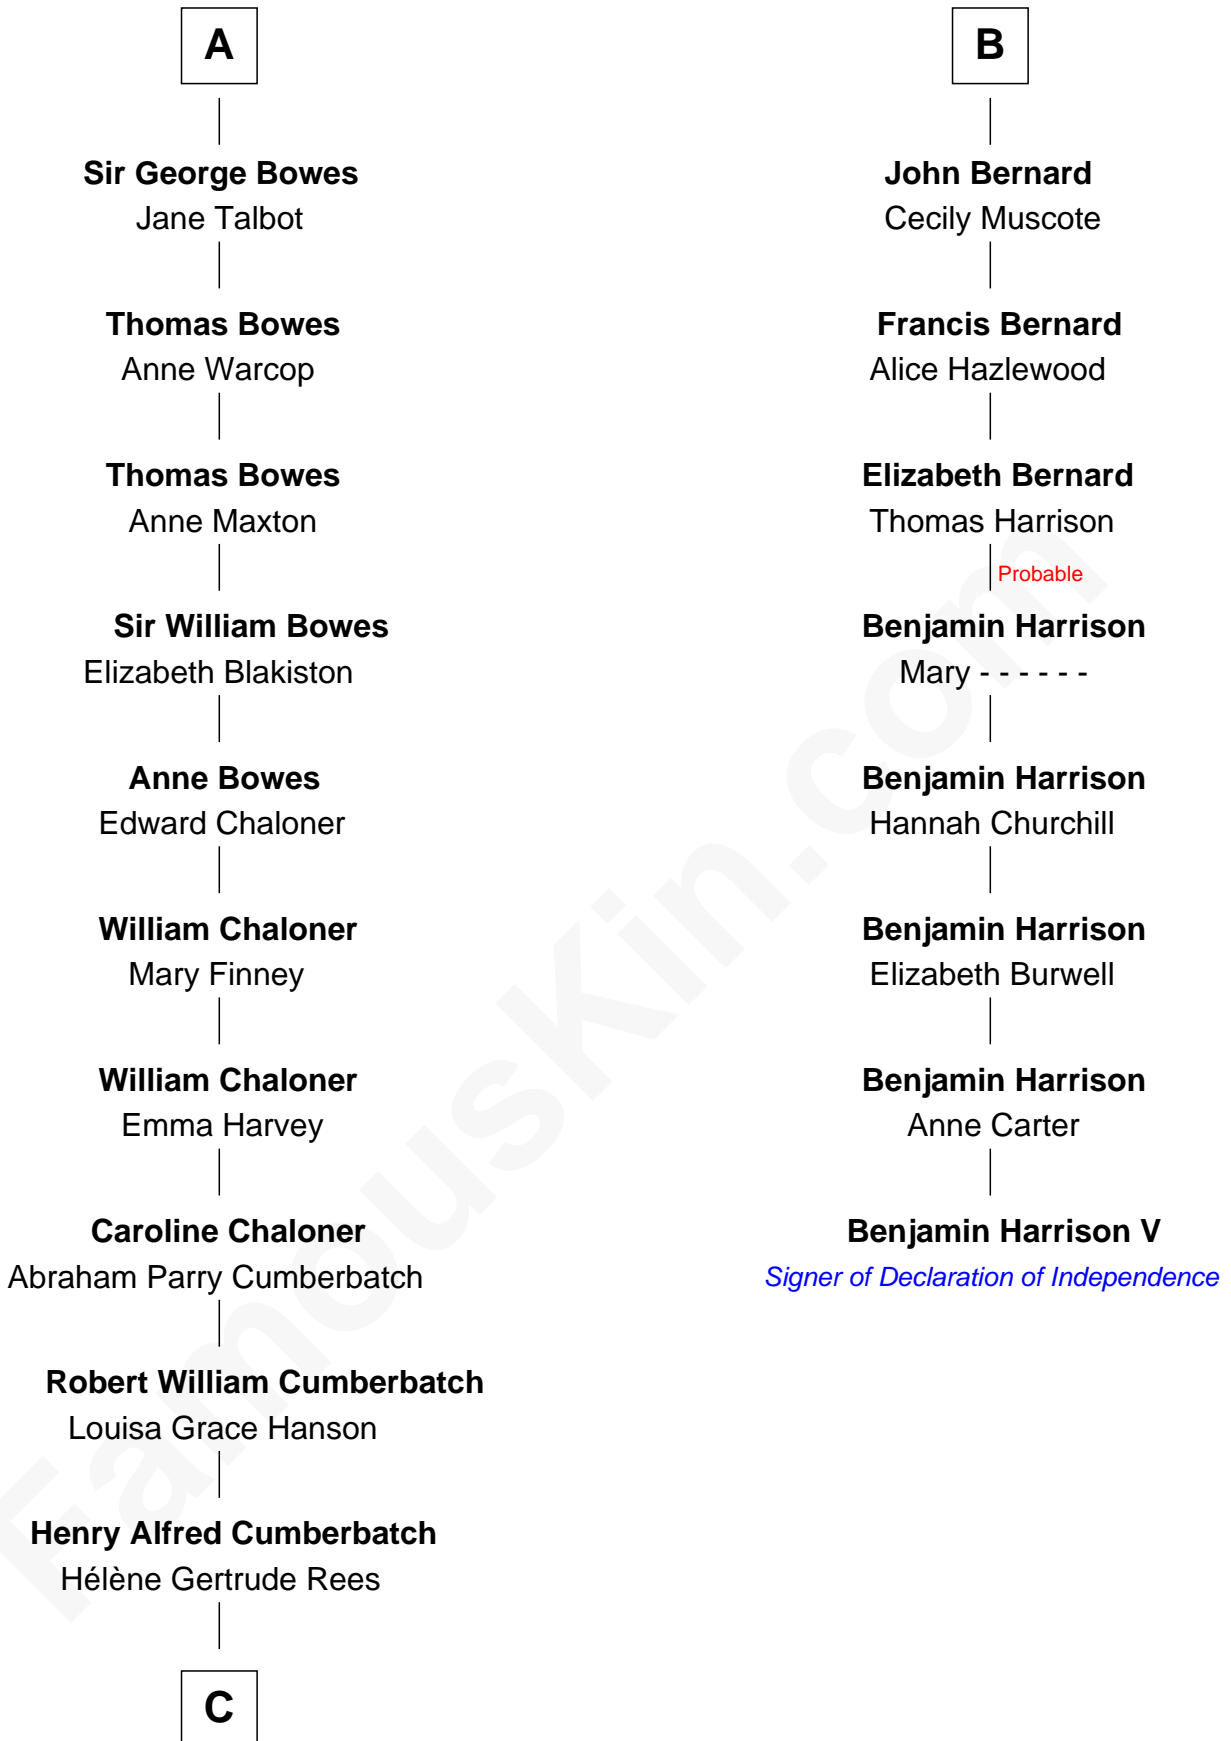

## Relationship Chart of

**Benedict Cumberbatch**

*Movie, Television and Stage Actor*

14th cousin 5 times removed of

**Benjamin Harrison V**

*Signer of the Declaration of Independence*

**C**

Henry Carlton Cumberbatch