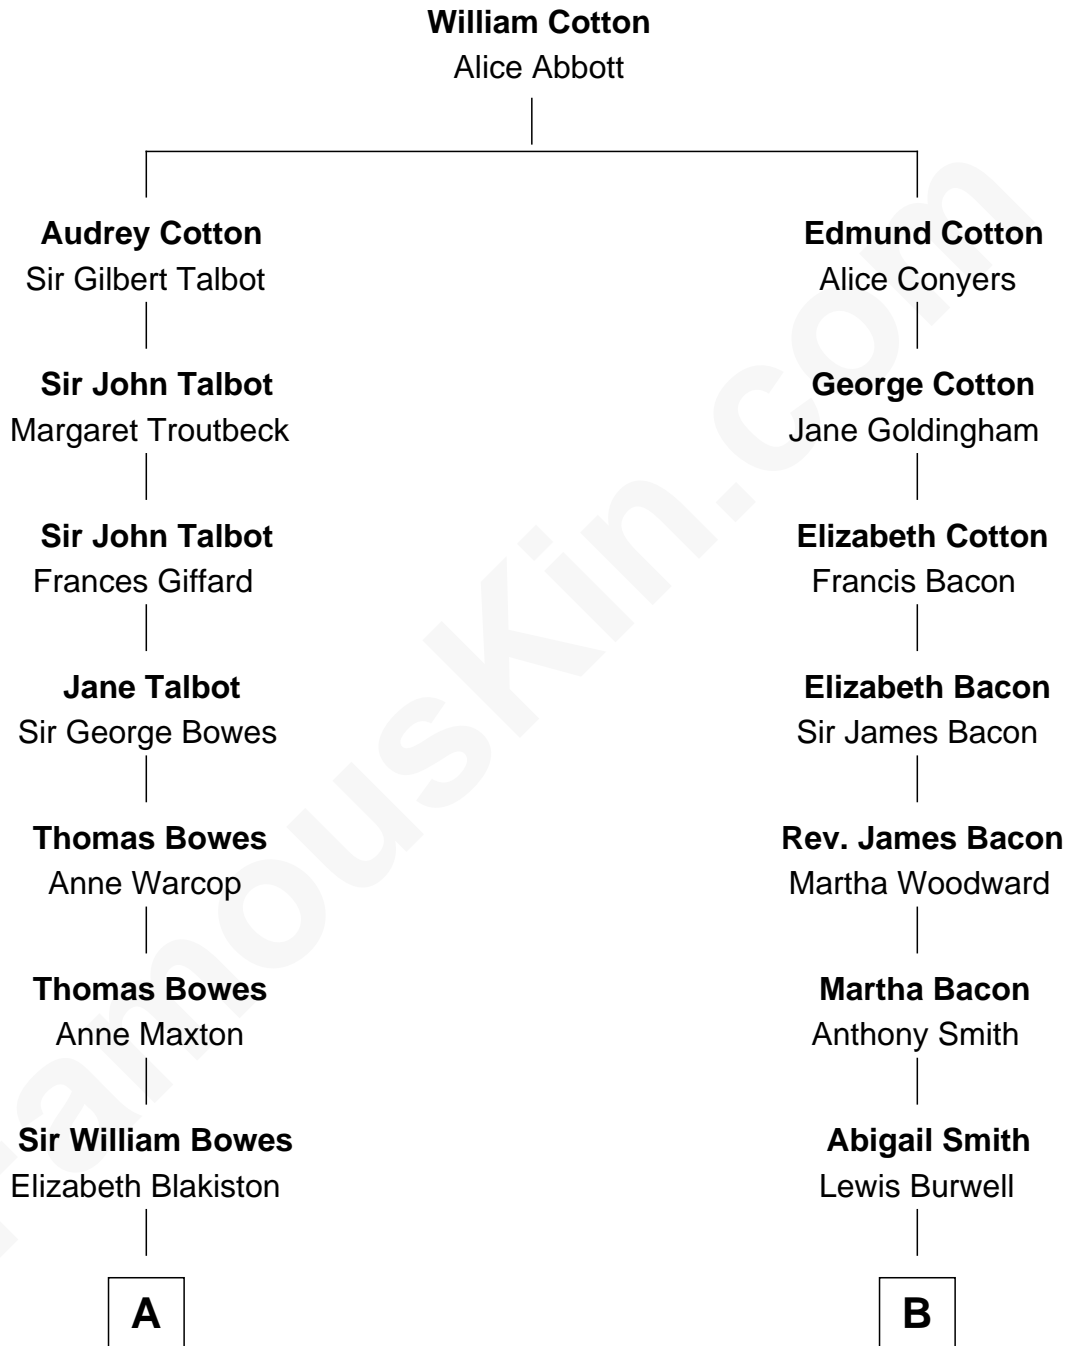

FamousKin.com

Relationship Chart of

Benedict Cumberbatch

Movie, Television and Stage Actor

9th cousin 6 times removed of

Benjamin Harrison V

Signer of the Declaration of Independence

A

Anne Bowes
Edward Chaloner

William Chaloner
Mary Finney

William Chaloner
Emma Harvey

Caroline Chaloner
Abraham Parry Cumberbatch

Robert William Cumberbatch
Louisa Grace Hanson

Henry Alfred Cumberbatch
Hélène Gertrude Rees