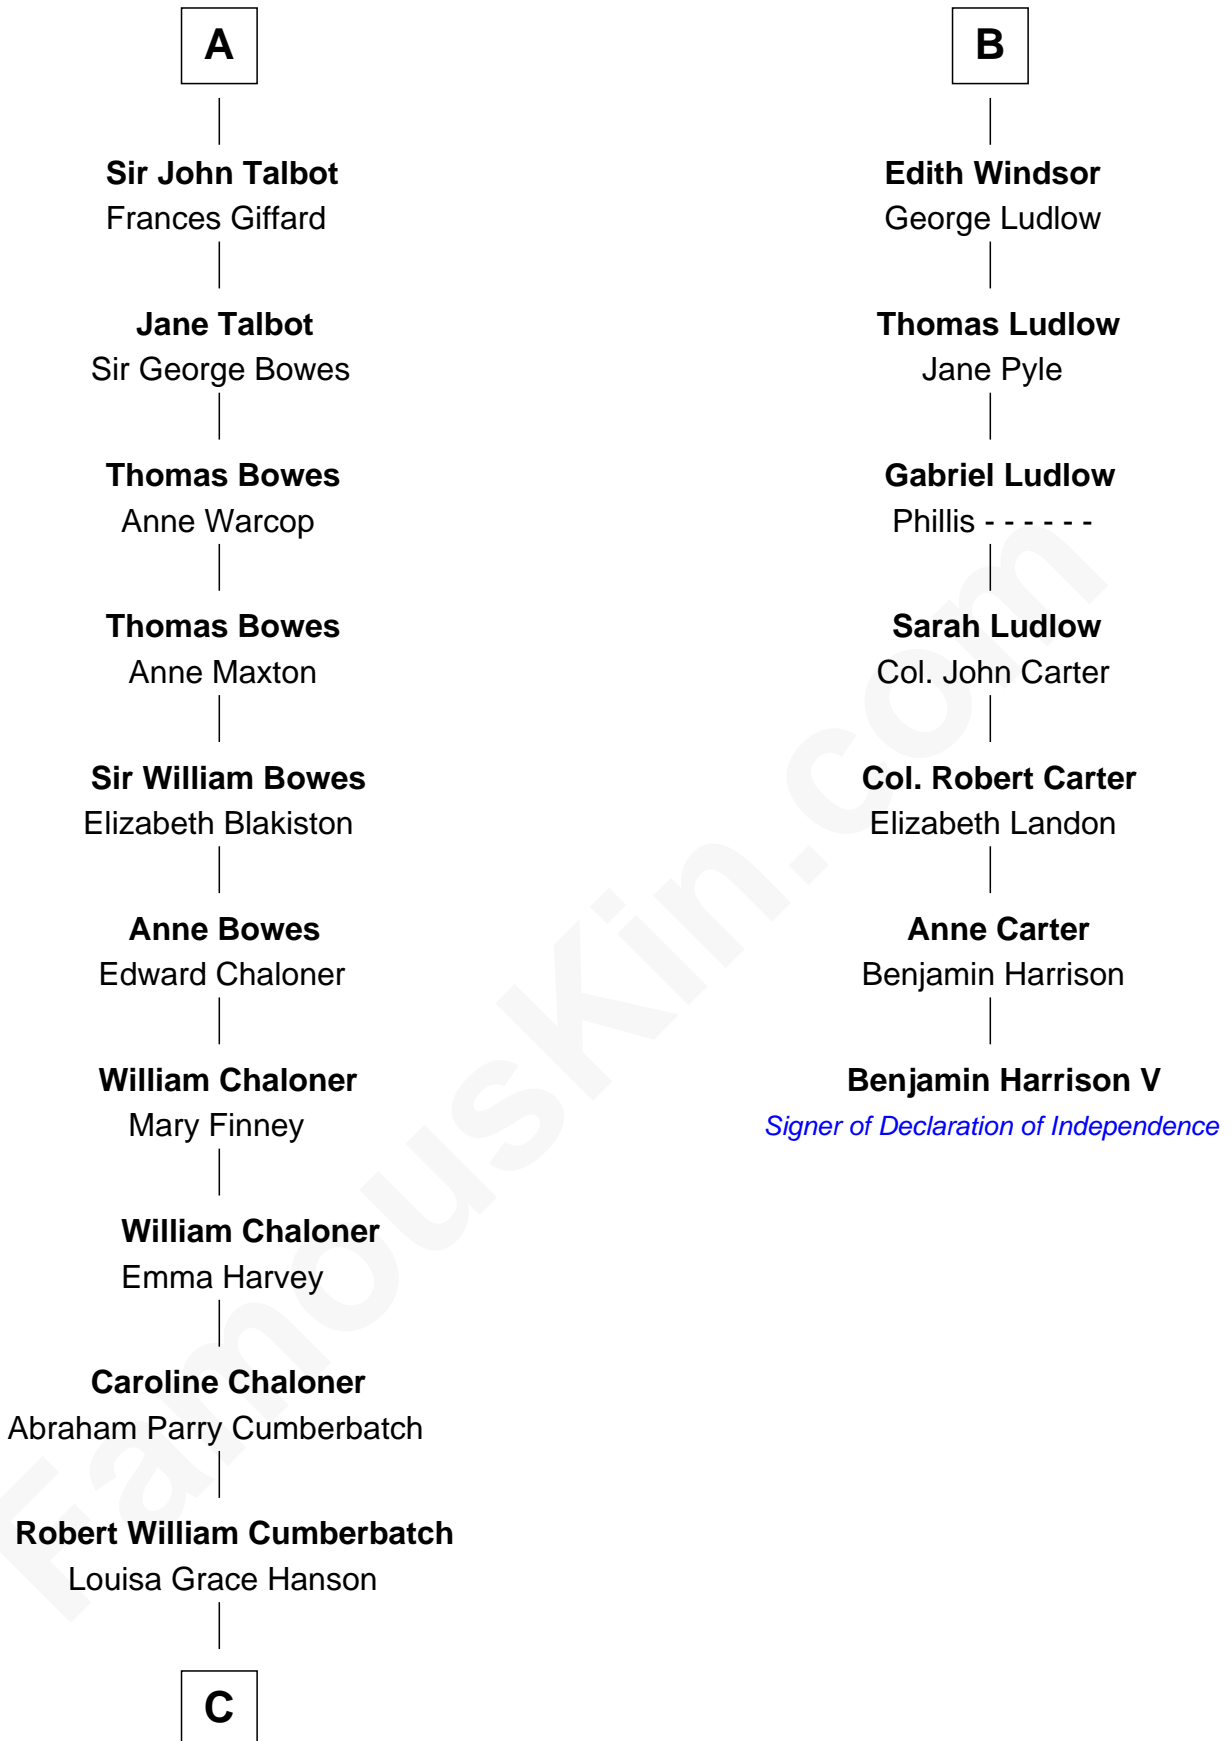

# FamousKin.com Relationship Chart of

**Benedict Cumberbatch**

*Movie, Television and Stage Actor*

13th cousin 7 times removed of

**Benjamin Harrison V**

*Signer of the Declaration of Independence*

**Humphrey de Bohun**

Elizabeth Plantagenet

**Eleanor de Bohun**

Sir James le Boteler

**James le Boteler**

Elizabeth Darcy

**James Butler**

Anne de Welles

**James Butler**

Joan Beauchamp

**Elizabeth Butler**

John Talbot

**Sir Gilbert Talbot**

Audrey Cotton

**Sir John Talbot**

Margaret Troutbeck

**A**

**Elizabeth Stratton**

John Andrews

**Elizabeth Andrews**

Sir Thomas de Windsor

**Sir Andrews de Windsor**

Elizabeth Blount

**B**

**C**