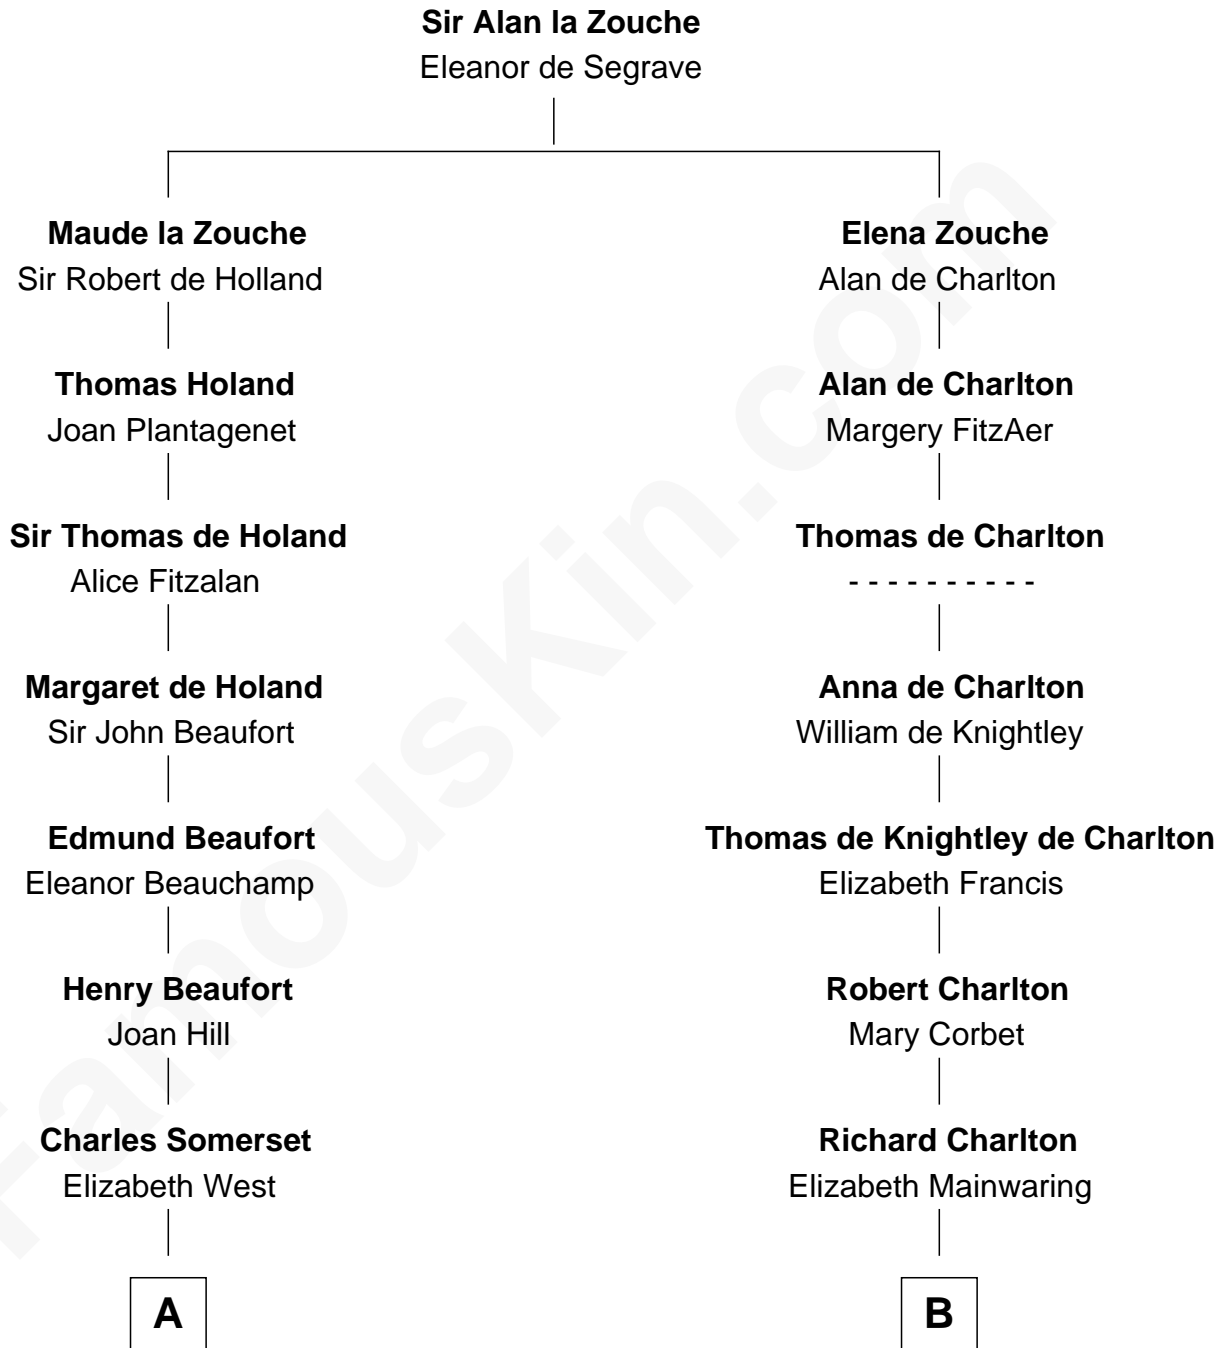

## Relationship Chart of

**Benedict Cumberbatch**

*Movie, Television and Stage Actor*

17th cousin 4 times removed of

**Jay Gould**

*American Railroad "Robber Baron"*

**C**

Robert William Cumberbatch

Louisa Grace Hanson

Henry Alfred Cumberbatch

Hélène Gertrude Rees

Henry Carlton Cumberbatch

Pauline Ellen Laing Congdon

Timothy Carlton Congdon Cumberbatch

Wanda Ventham

**Benedict Cumberbatch**