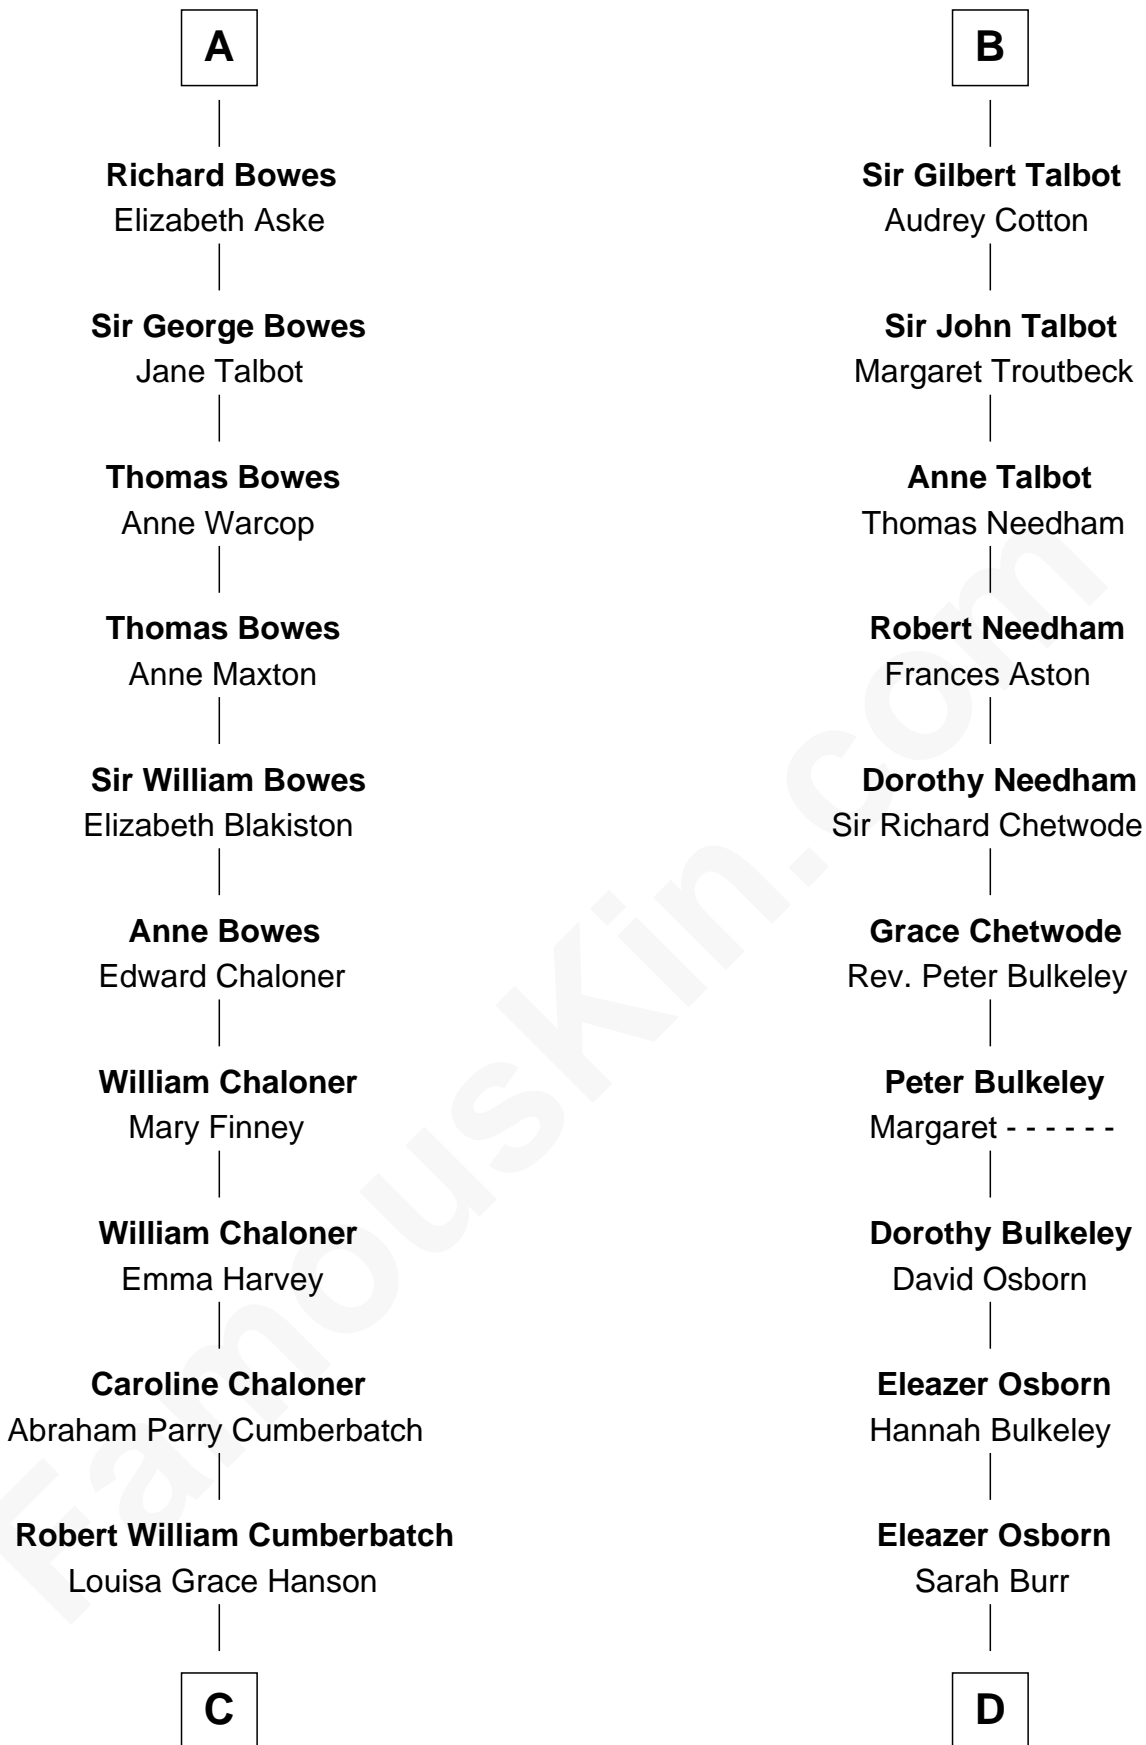

FamousKin.com

Relationship Chart of

Benedict Cumberbatch

Movie, Television and Stage Actor

19th cousin 1 time removed of

Jay Gould

American Railroad "Robber Baron"

C

Henry Alfred Cumberbatch
Hélène Gertrude Rees

Henry Carlton Cumberbatch
Pauline Ellen Laing Congdon

Timothy Carlton Congdon Cumberbatch
Wanda Ventham

Benedict Cumberbatch
Movie, Television and Stage Actor

D

Anna Osborn
Abraham Gould

John Burr Gould
Mary More

Jay Gould
"Robber Baron"

FamousKin.com