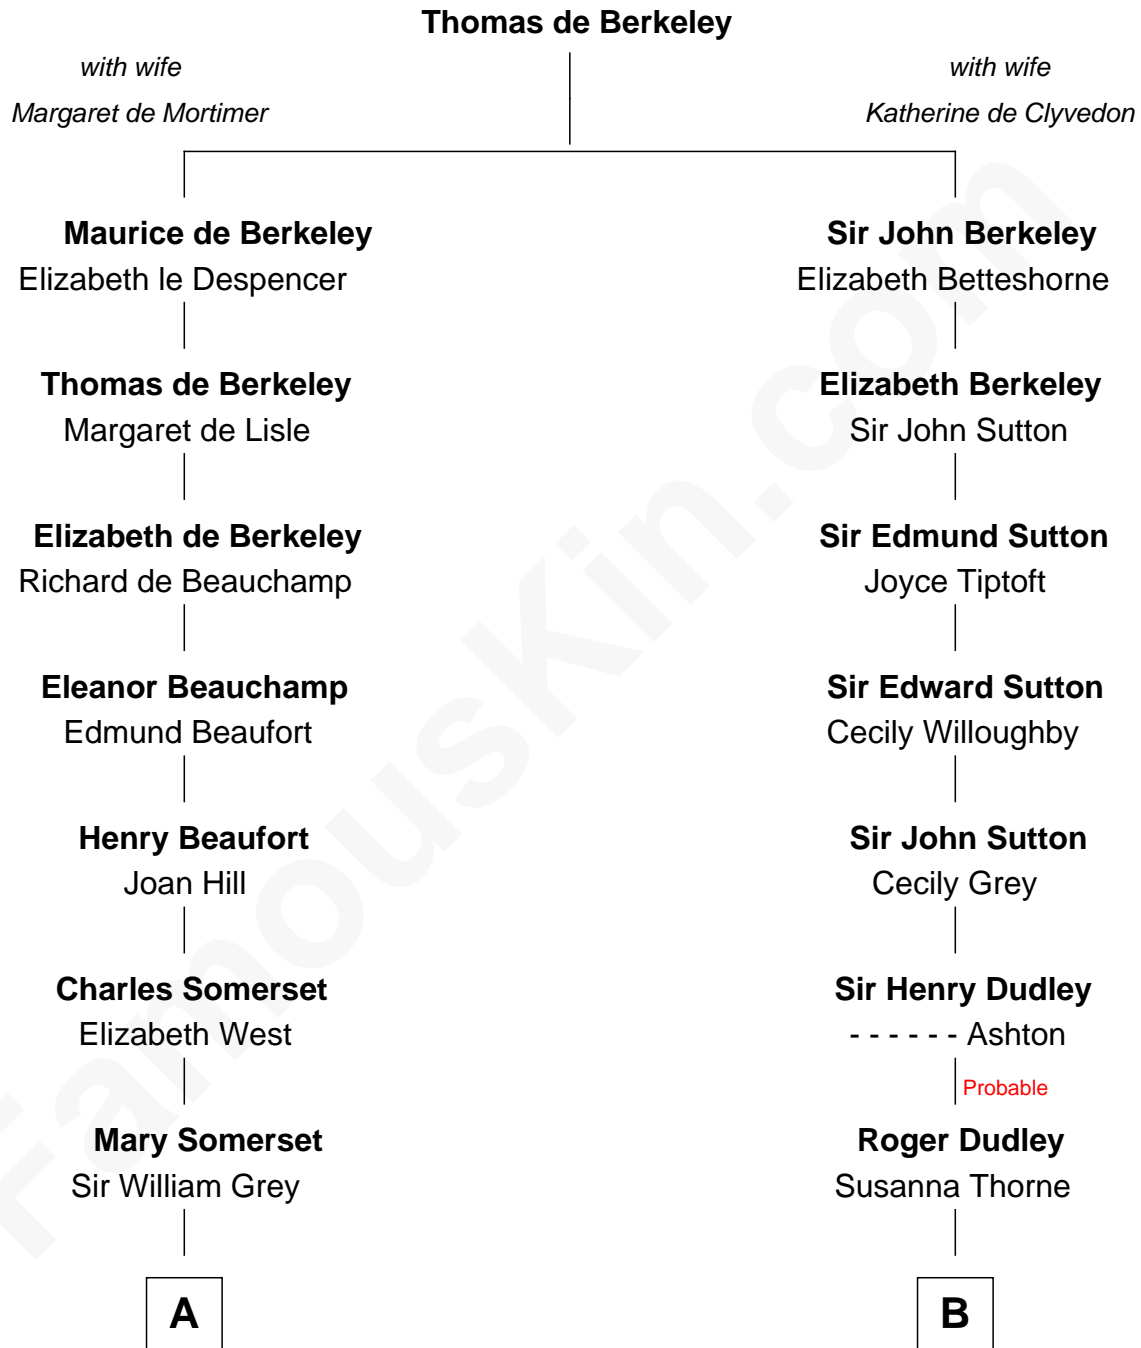

FamousKin.com Relationship Chart of

Benedict Cumberbatch

Movie, Television and Stage Actor

15th cousin 5 times removed of

William Marsh Rice

Founder of Rice University

C

Henry Alfred Cumberbatch

Hélène Gertrude Rees

Henry Carlton Cumberbatch

Pauline Ellen Laing Congdon

Timothy Carlton Congdon Cumberbatch

Wanda Ventham

Benedict Cumberbatch

Movie, Television and Stage Actor