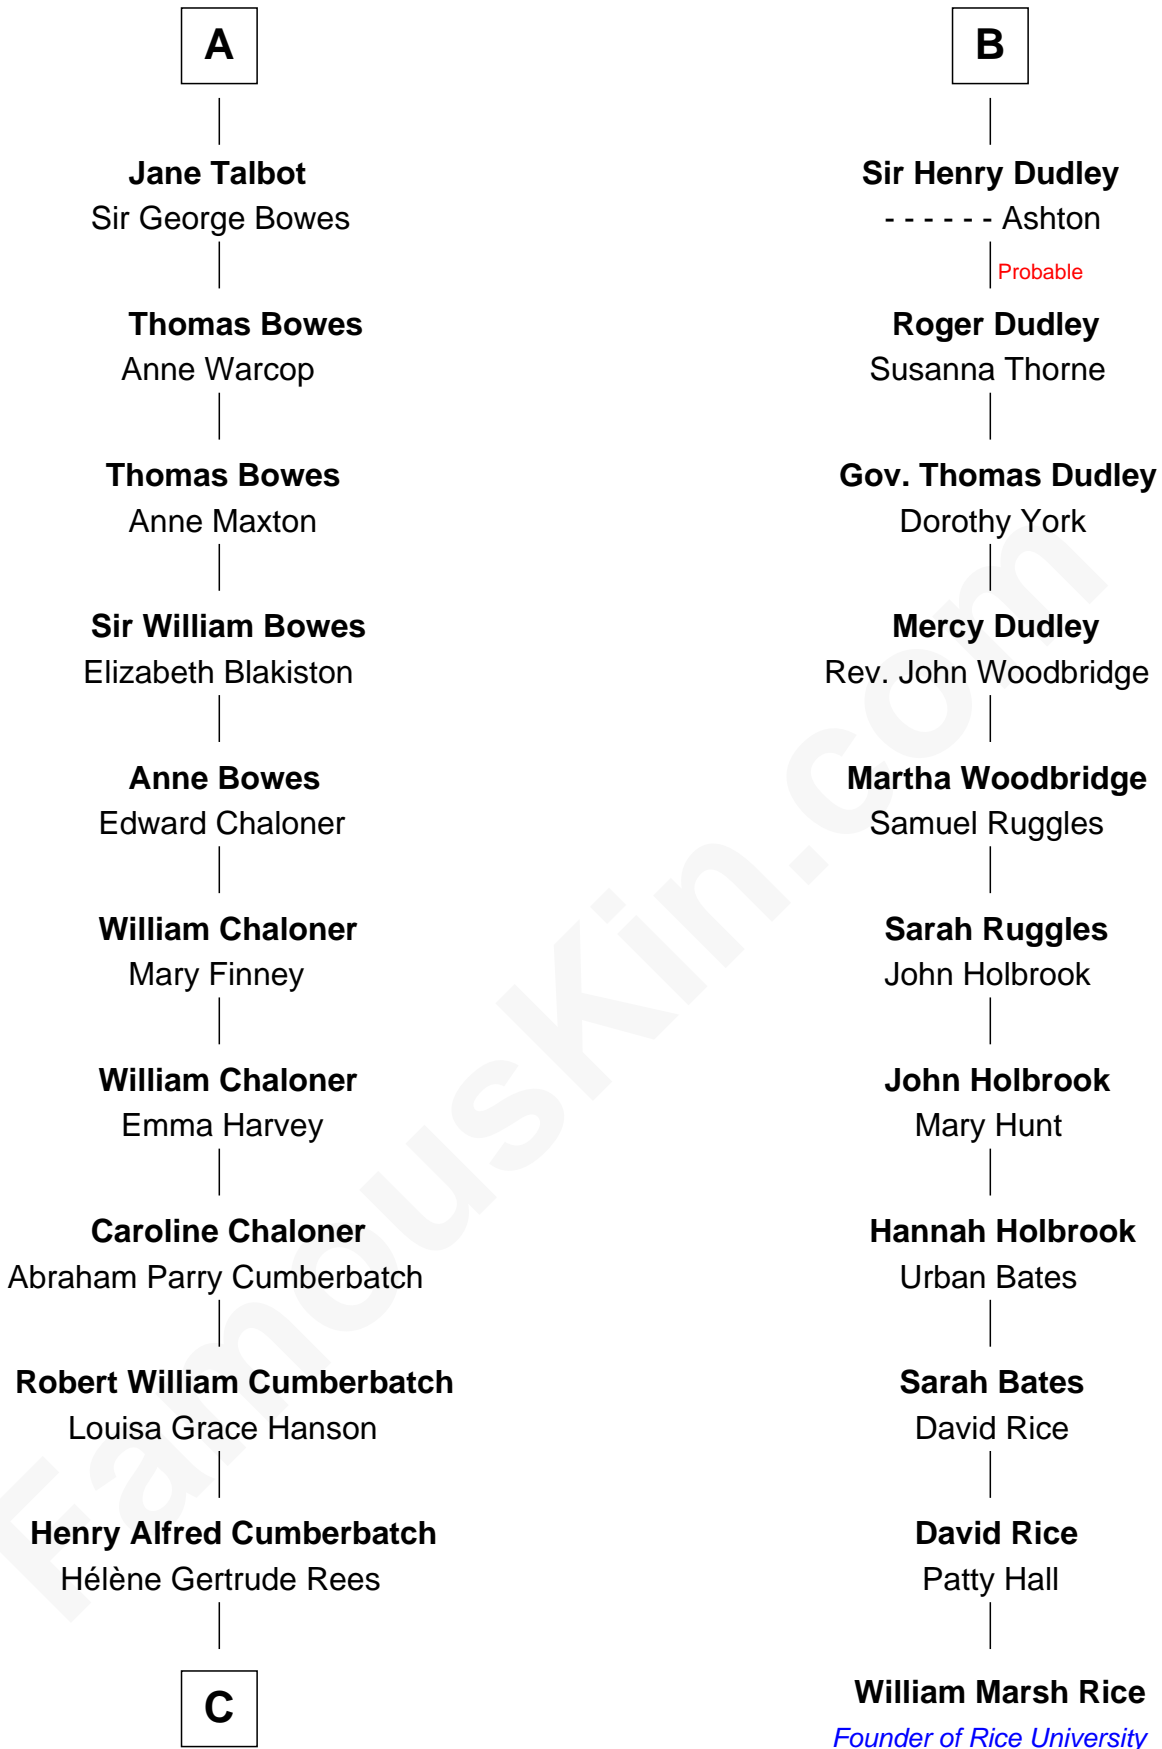

# FamousKin.com Relationship Chart of

**Benedict Cumberbatch**

*Movie, Television and Stage Actor*

17th cousin 2 times removed of

**William Marsh Rice**

*Founder of Rice University*

**Sir William de Ros**  
Margery de Badlesmere

**C**

Henry Carlton Cumberbatch

Pauline Ellen Laing Congdon

Timothy Carlton Congdon Cumberbatch

Wanda Ventham

**Benedict Cumberbatch**

*Movie, Television and Stage Actor*

FamousKin.com