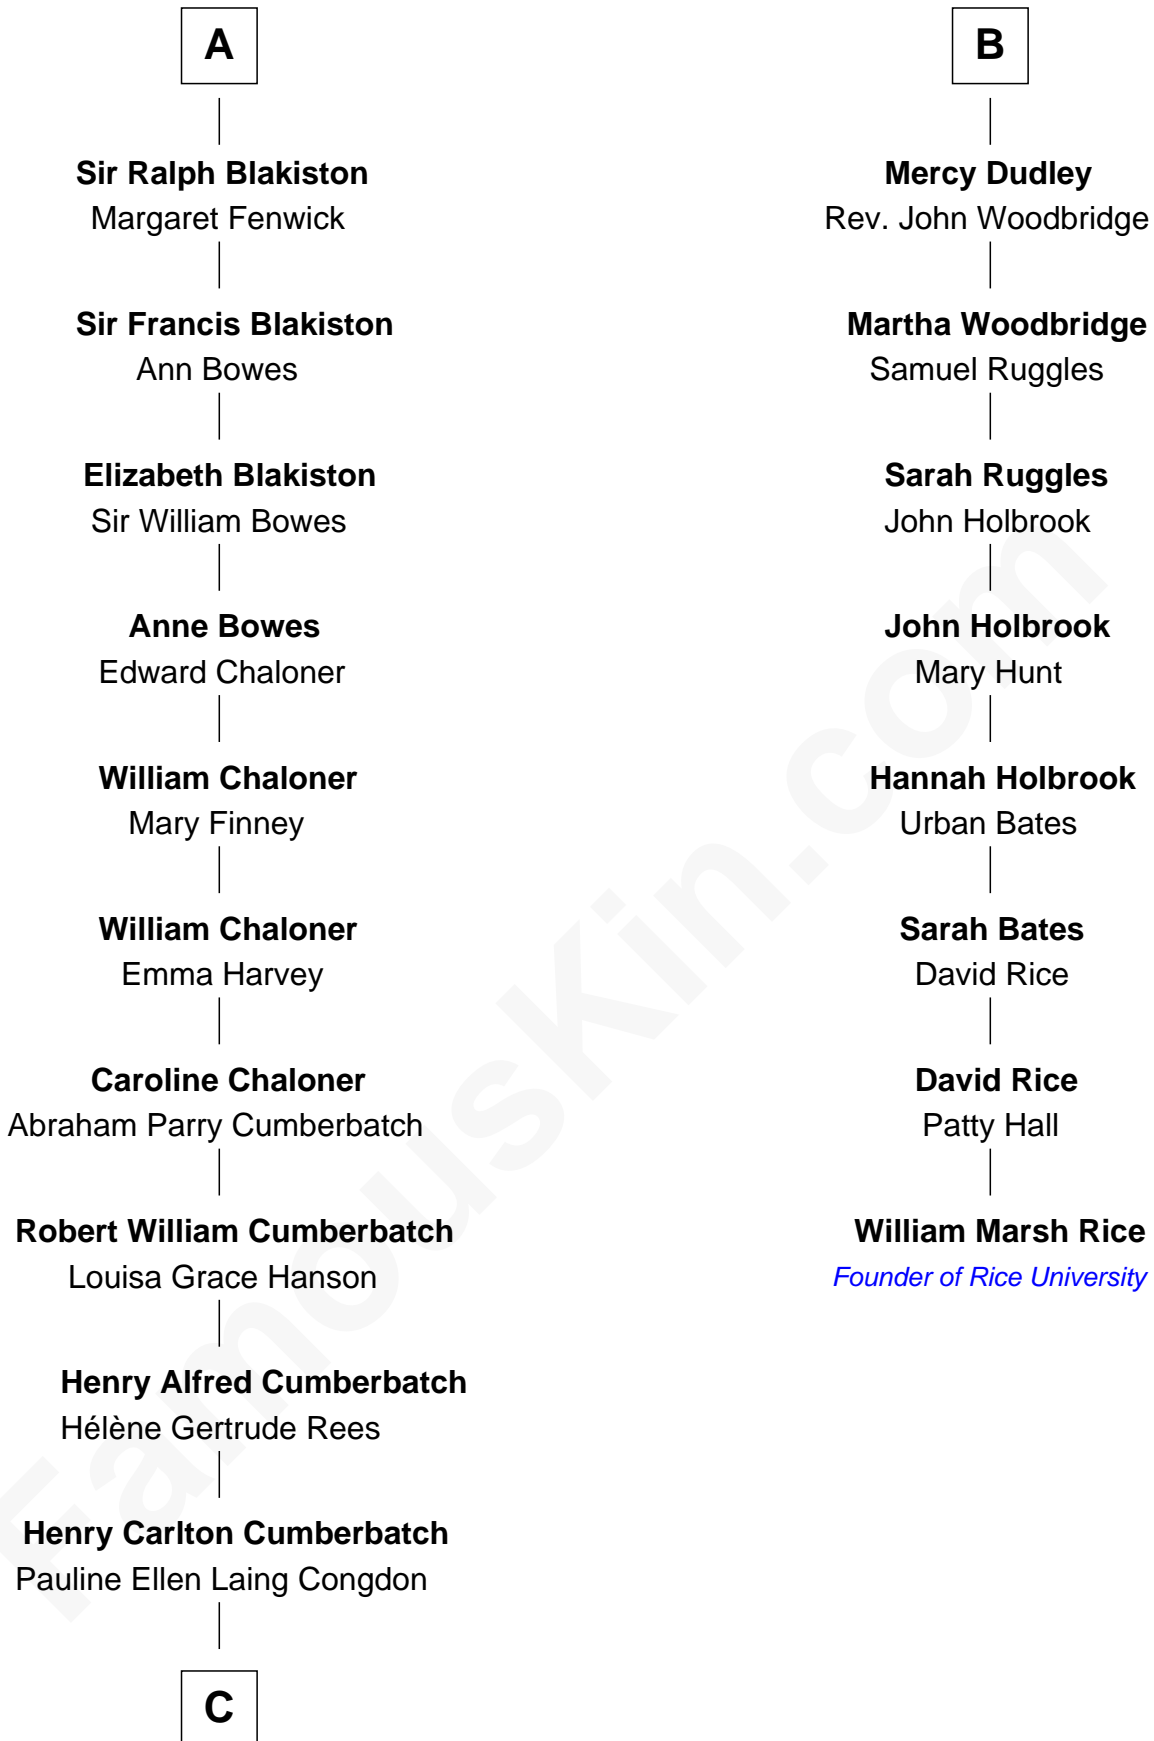

# FamousKin.com Relationship Chart of

**Benedict Cumberbatch**

*Movie, Television and Stage Actor*

14th cousin 4 times removed of

**William Marsh Rice**

*Founder of Rice University*

C

Timothy Carlton Congdon Cumberbatch

Wanda Ventham

**Benedict Cumberbatch**

*Movie, Television and Stage Actor*

FamousKin.com