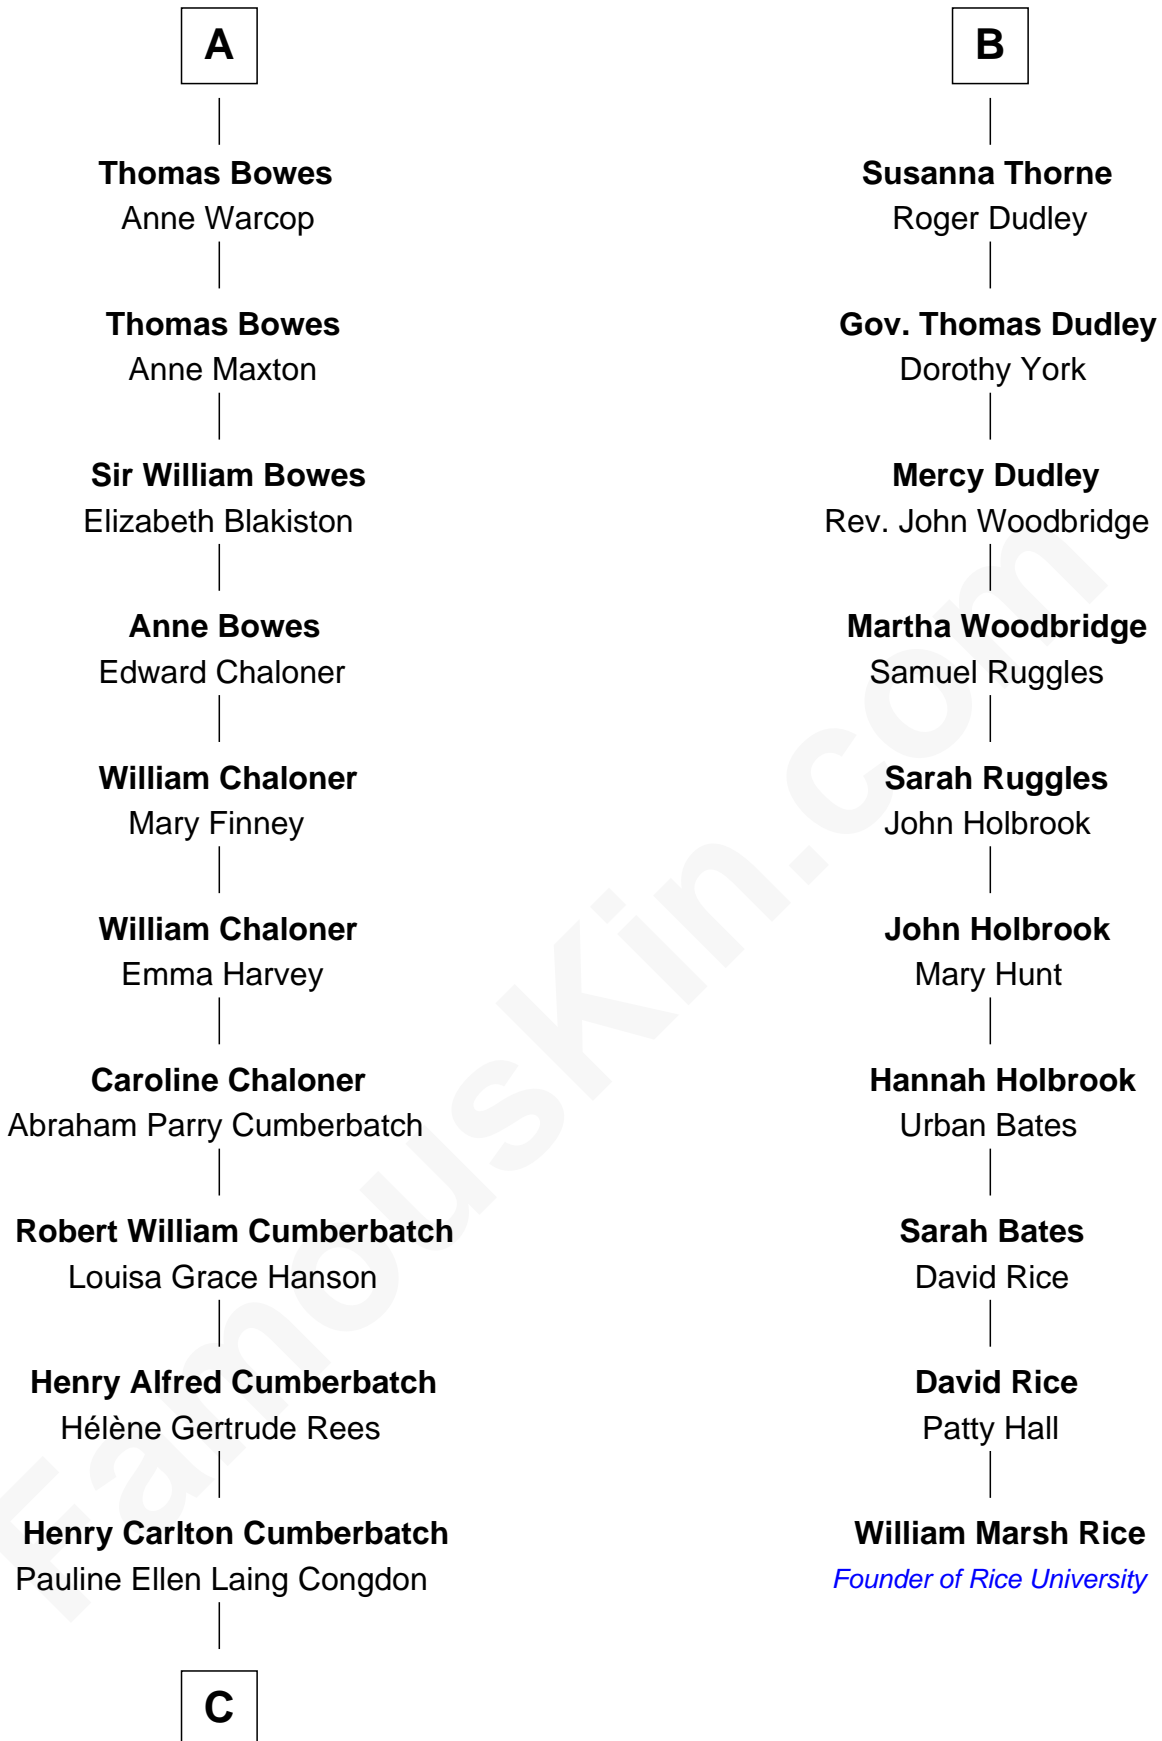

# FamousKin.com Relationship Chart of

**Benedict Cumberbatch**

*Movie, Television and Stage Actor*

16th cousin 2 times removed of

**William Marsh Rice**

*Founder of Rice University*

**Sir John Grey**

Avice Marmion

**Sir Robert Grey**  
Lora de St. Quintin

**Elizabeth Grey**  
Henry FitzHugh

**Sir William FitzHugh**  
Margery Willoughby

**Maud FitzHugh**  
Sir William Bowes

**Sir Ralph Bowes**  
Margery Conyers

**Richard Bowes**  
Elizabeth Aske

**Sir George Bowes**  
Jane Talbot

**A**

**Maud Grey**

Sir Thomas Harcourt

**Sir Thomas Harcourt**  
Jane Fraunceys

**Sir Richard Harcourt**  
Edith St. Clair

**Alice Harcourt**  
William Bessiles

**Elizabeth Bessiles**  
Richard Fettiplace

**Anne Fettiplace**  
Edward Purefoy

**Mary Purefoy**  
Thomas Thorne

**B**

**Timothy Carlton Congdon Cumberbatch**

Wanda Ventham

**Benedict Cumberbatch**

*Movie, Television and Stage Actor*

FamousKin.com