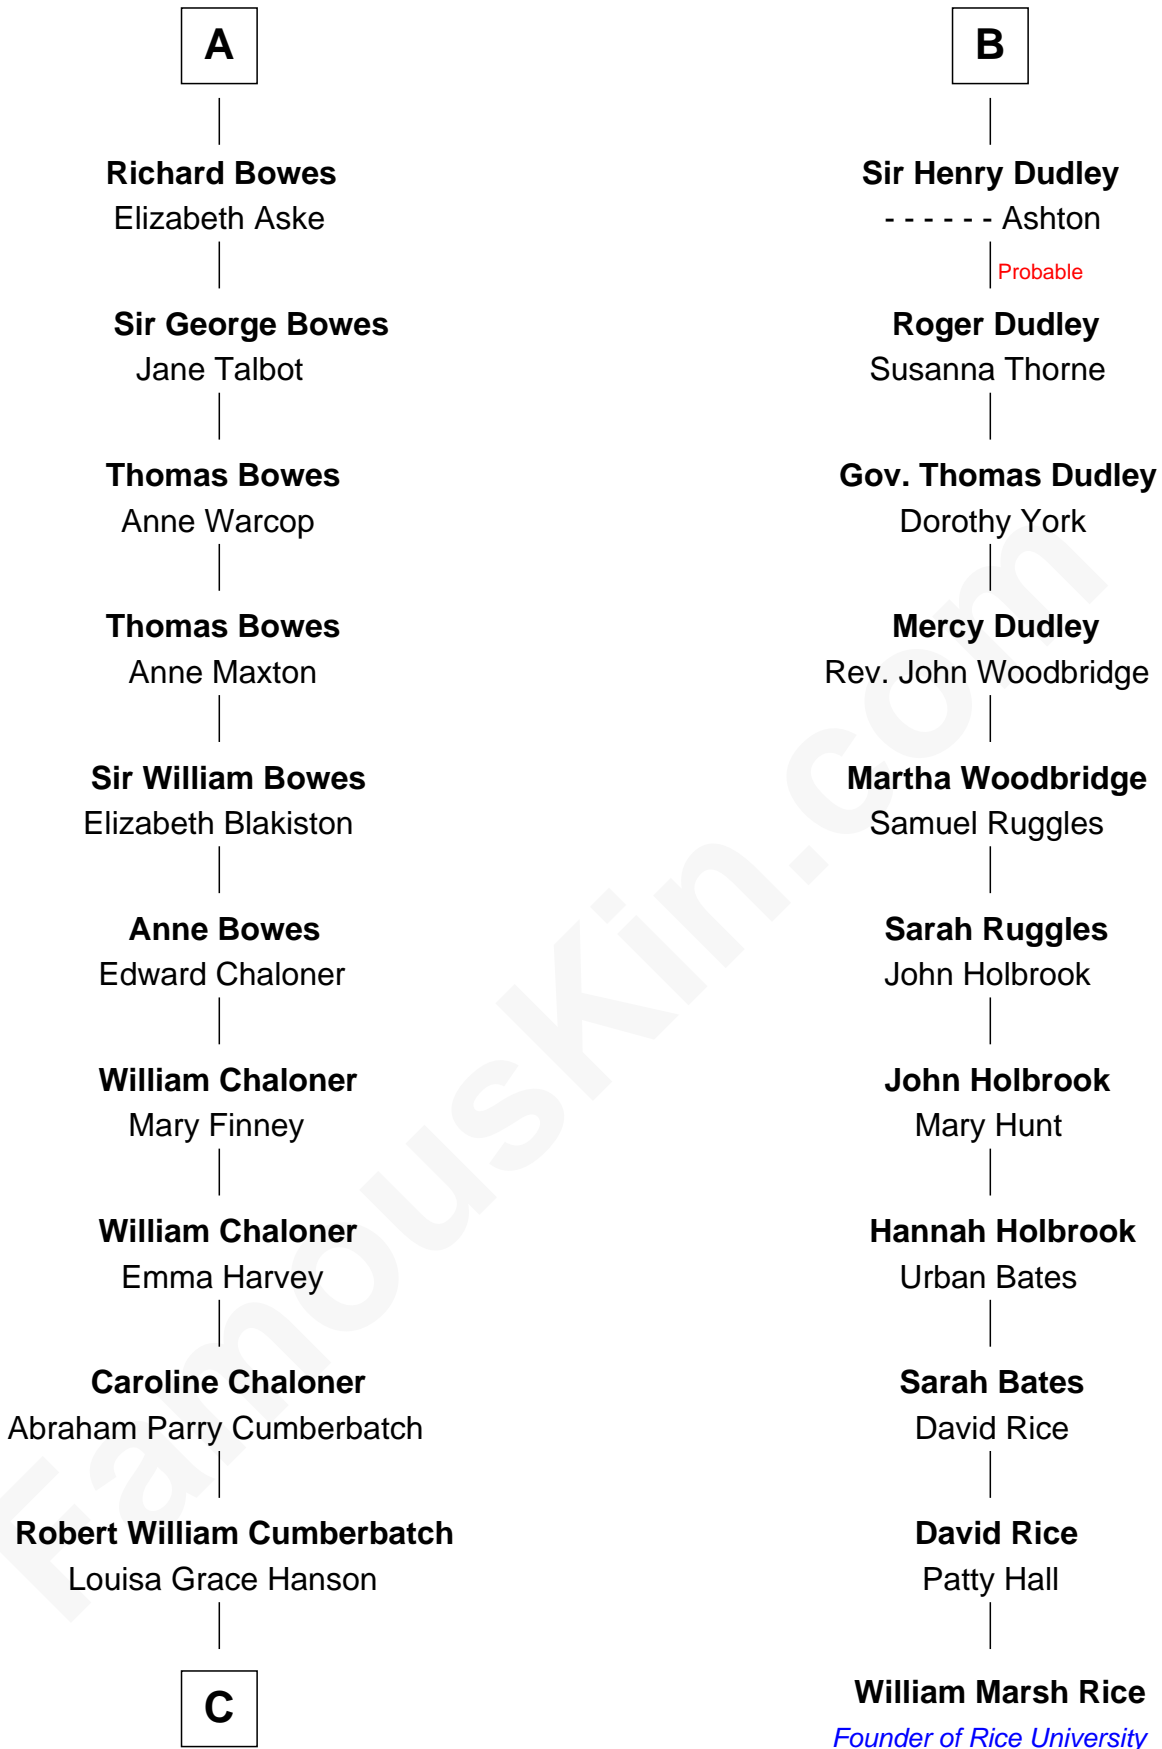

# FamousKin.com Relationship Chart of

**Benedict Cumberbatch**  
*Movie, Television and Stage Actor*

17th cousin 3 times removed of

**William Marsh Rice**  
*Founder of Rice University*

**C**

Henry Alfred Cumberbatch

Hélène Gertrude Rees

Henry Carlton Cumberbatch

Pauline Ellen Laing Congdon

Timothy Carlton Congdon Cumberbatch

Wanda Ventham

**Benedict Cumberbatch**

*Movie, Television and Stage Actor*