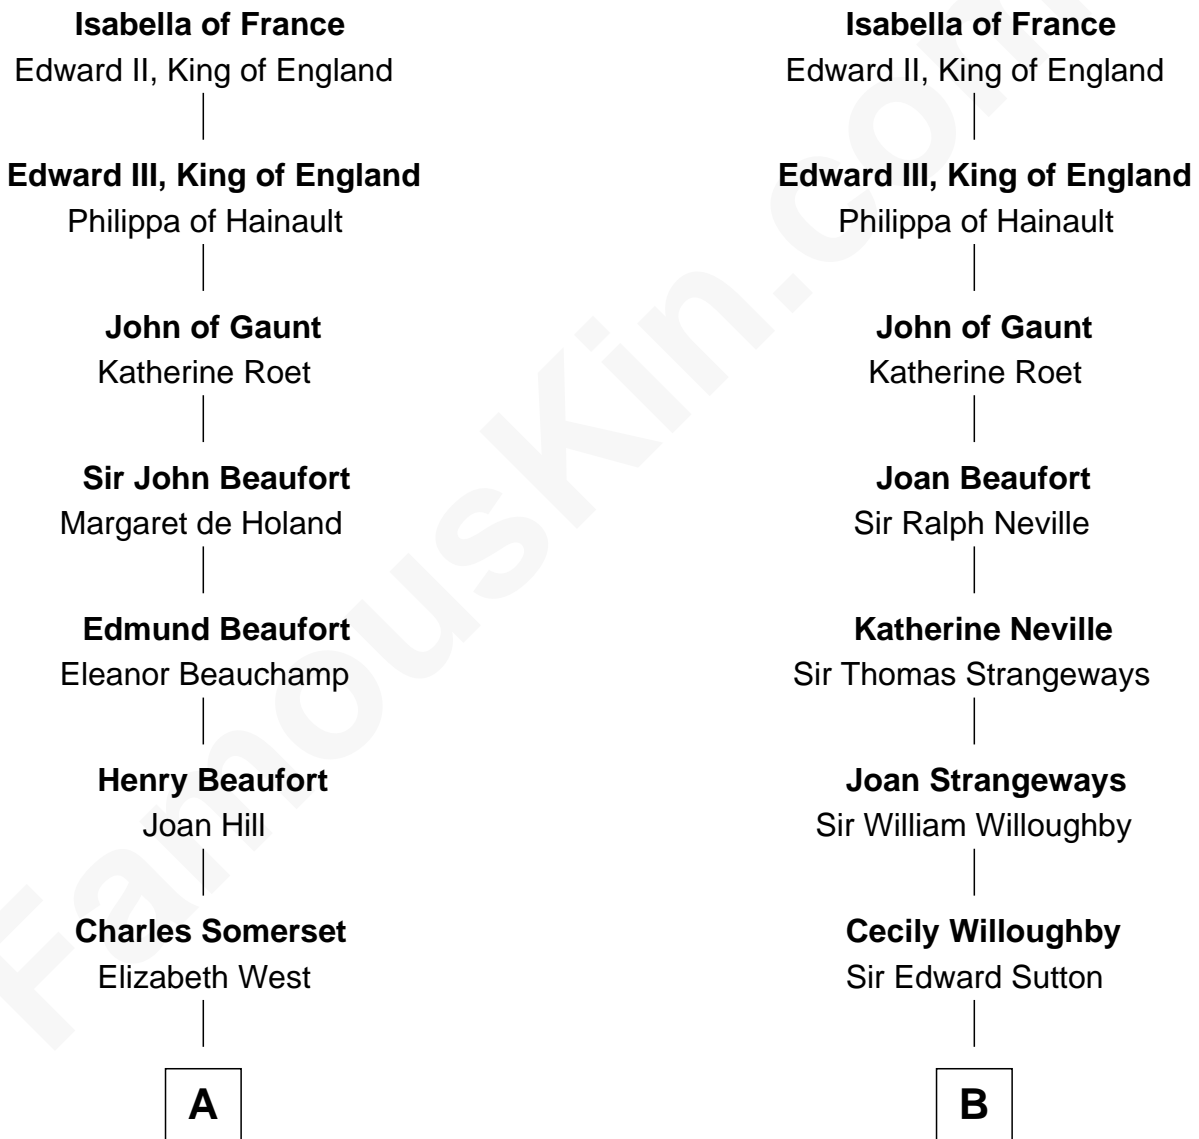

FamousKin.com Relationship Chart of

Benedict Cumberbatch

Movie, Television and Stage Actor

18th cousin 3 times removed of

William Marsh Rice

Founder of Rice University

King Philip IV of France

Joan of Navarre

C

Robert William Cumberbatch

Louisa Grace Hanson

Henry Alfred Cumberbatch

Hélène Gertrude Rees

Henry Carlton Cumberbatch

Pauline Ellen Laing Congdon

Timothy Carlton Congdon Cumberbatch

Wanda Ventham

Benedict Cumberbatch

Movie, Television and Stage Actor

D

David Rice

Patty Hall

William Marsh Rice

Founder of Rice University