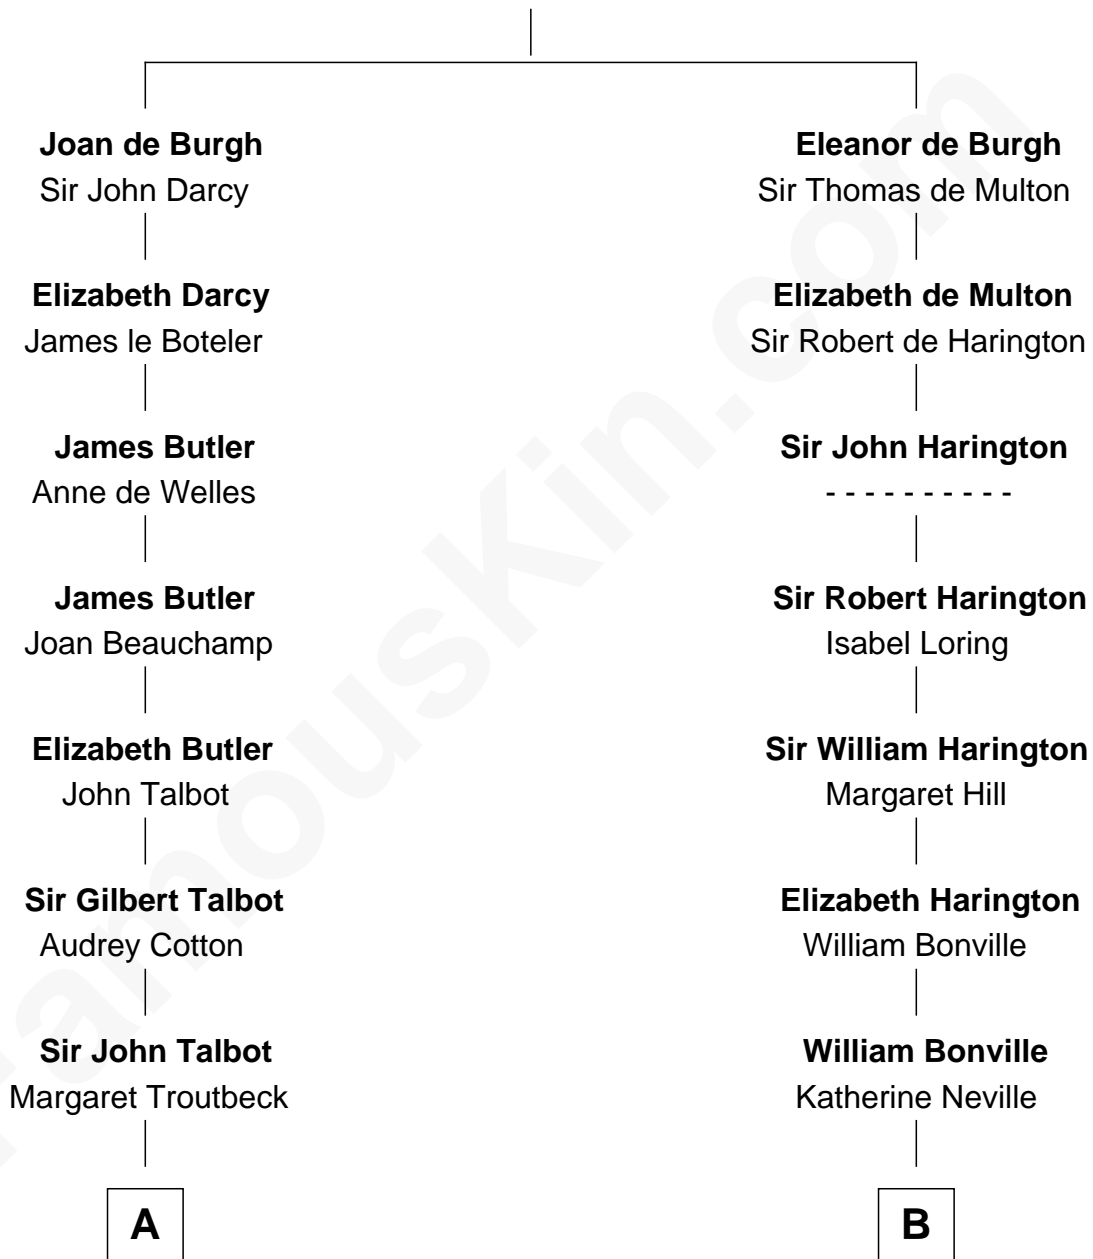

FamousKin.com Relationship Chart of

Benedict Cumberbatch
Movie, Television and Stage Actor

19th cousin 1 time removed of

William Marsh Rice
Founder of Rice University

Sir Richard de Burgh
Margaret - - - - -

C

Henry Alfred Cumberbatch

Hélène Gertrude Rees

Henry Carlton Cumberbatch

Pauline Ellen Laing Congdon

Timothy Carlton Congdon Cumberbatch

Wanda Venham

Benedict Cumberbatch