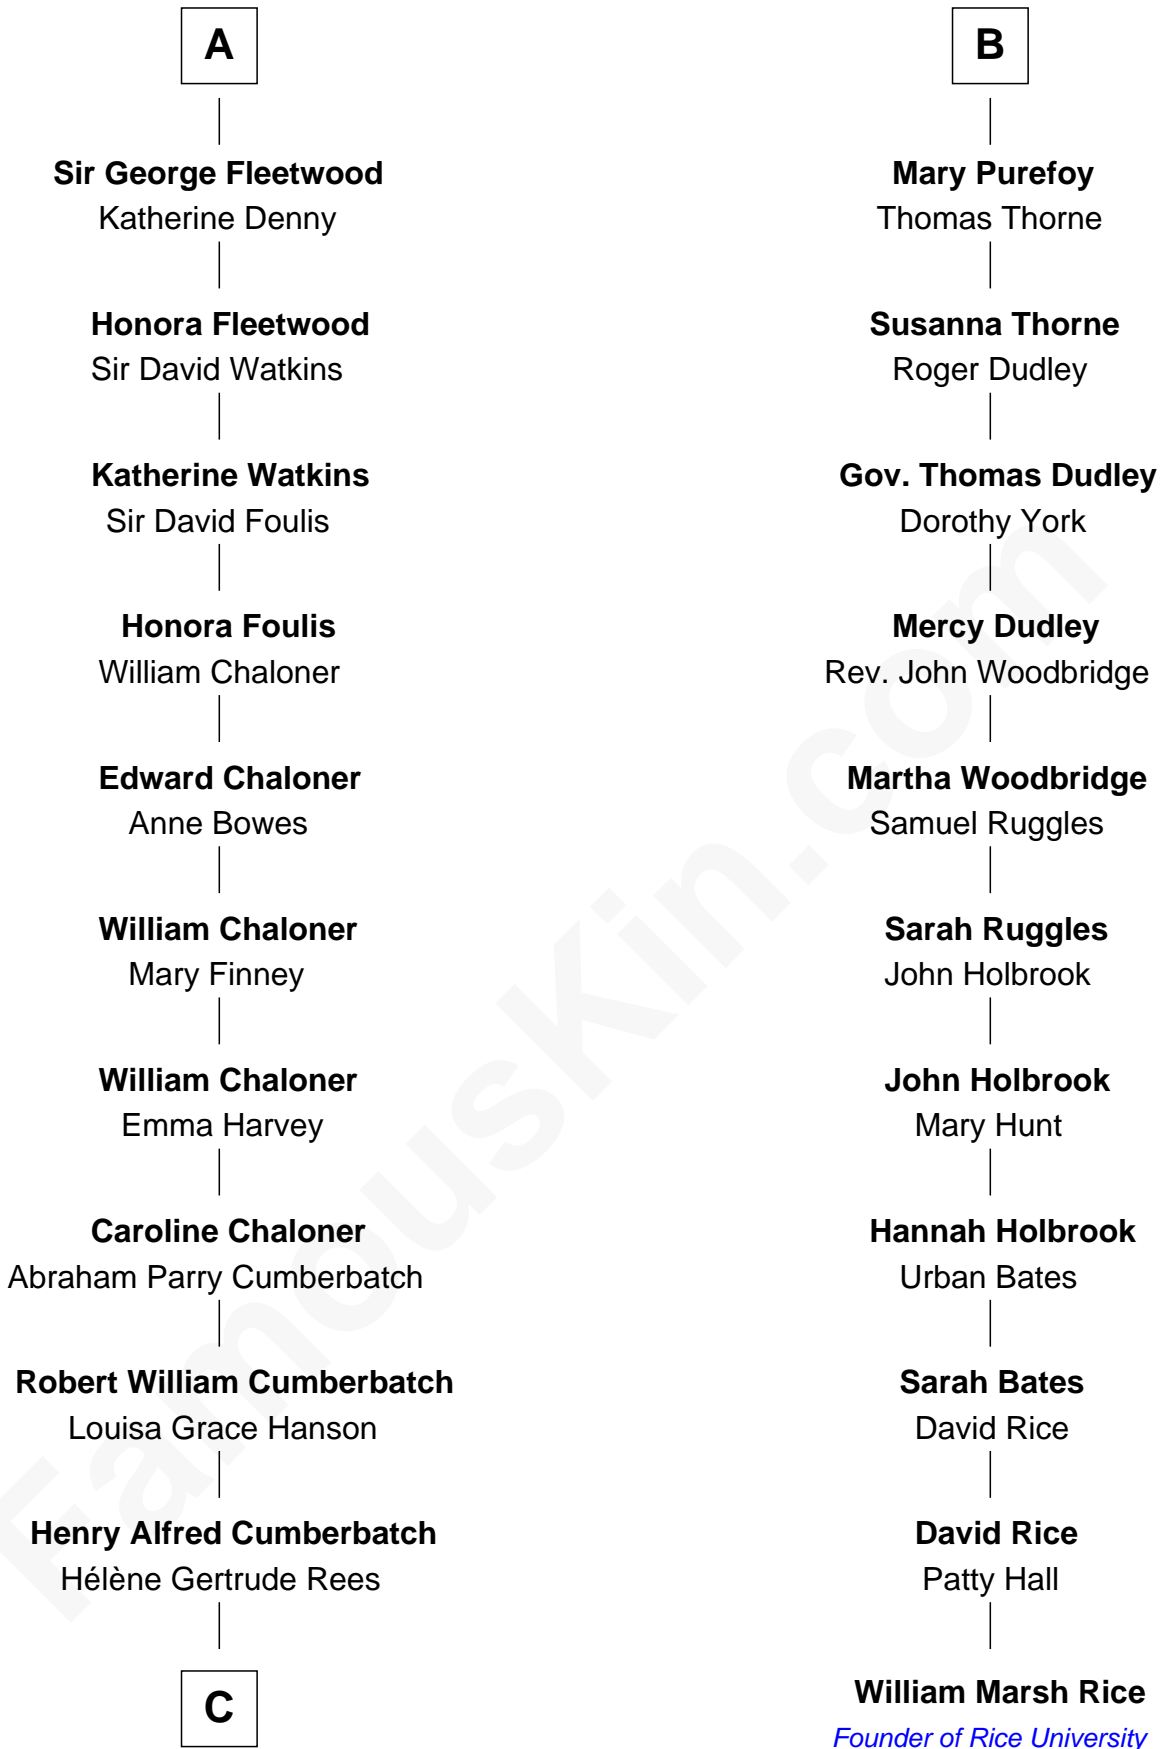

FamousKin.com

Relationship Chart of

Benedict Cumberbatch

Movie, Television and Stage Actor

17th cousin 2 times removed of

William Marsh Rice

Founder of Rice University

Sir John Howard

Alice de Bois

C

Henry Carlton Cumberbatch

Pauline Ellen Laing Congdon

Timothy Carlton Congdon Cumberbatch

Wanda Ventham

Benedict Cumberbatch

Movie, Television and Stage Actor