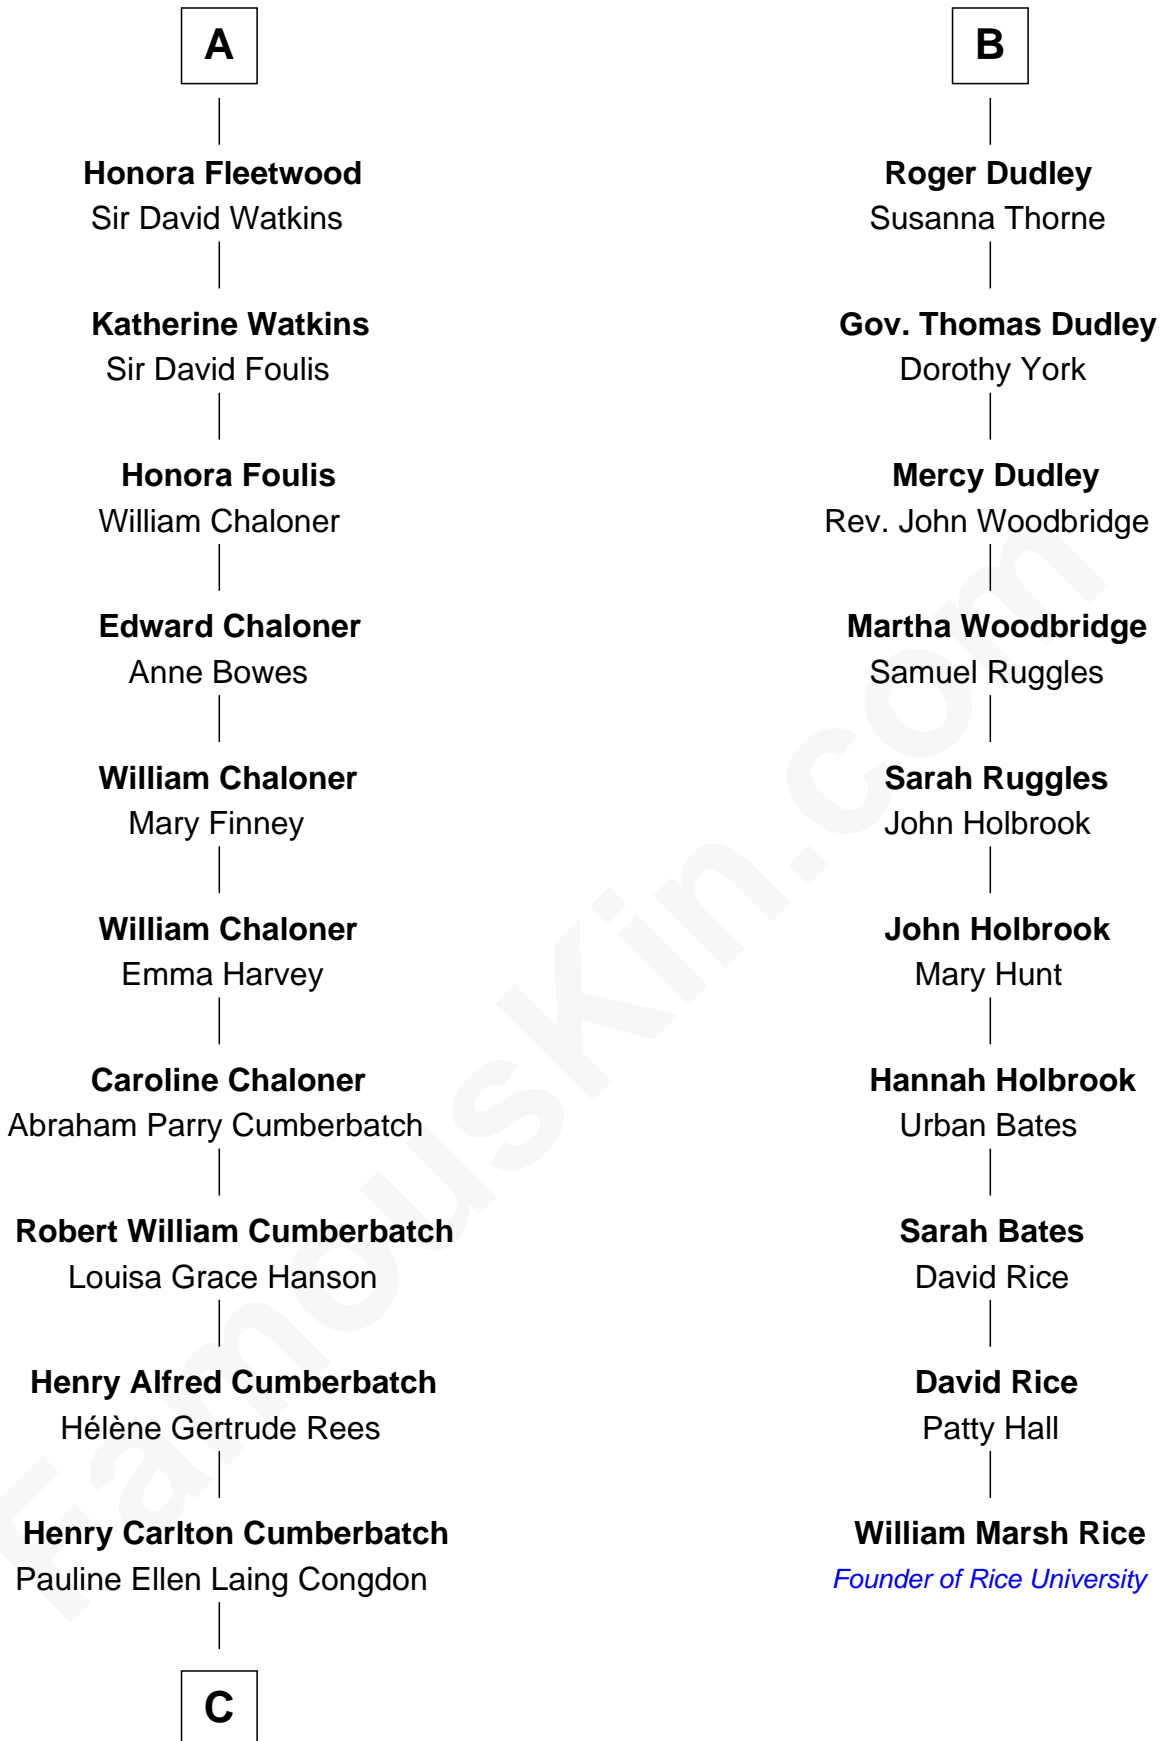

FamousKin.com Relationship Chart of

Benedict Cumberbatch

Movie, Television and Stage Actor

16th cousin 2 times removed of

William Marsh Rice

Founder of Rice University

Sir Philip le Despencer

Elizabeth - - - - -

Sir Philip le Despencer

Elizabeth de Tibetot

Margery Despencer

Sir Roger Wentworth

Henry Wentworth

Elizabeth Howard

Margery Wentworth

Sir William Waldegrave

Dorothy Waldegrave

Sir John Spring

Bridget Spring

Thomas Fleetwood

Sir George Fleetwood

Katherine Denny

A

Alice le Despenser

Cecily Willoughby

Sir John Sutton

Cecily Grey

Sir Henry Dudley

- - - - - Ashton

Probable

B

Timothy Carlton Congdon Cumberbatch