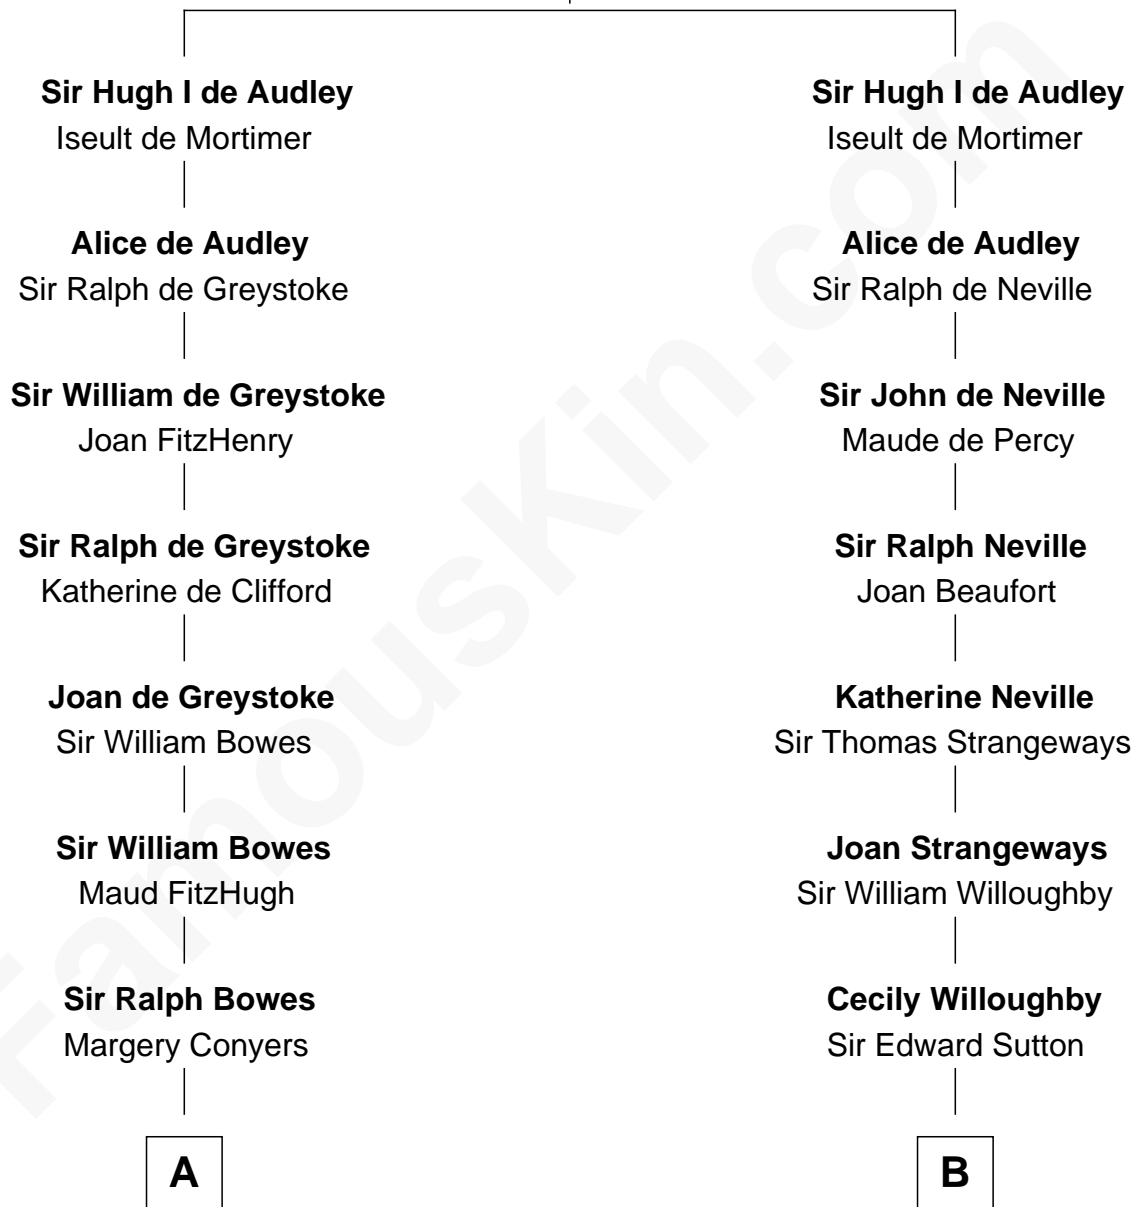

FamousKin.com Relationship Chart of

Benedict Cumberbatch

Movie, Television and Stage Actor

18th cousin 2 times removed of

William Marsh Rice

Founder of Rice University

Sir James de Audley

Ela Longespee

FamousKin.com