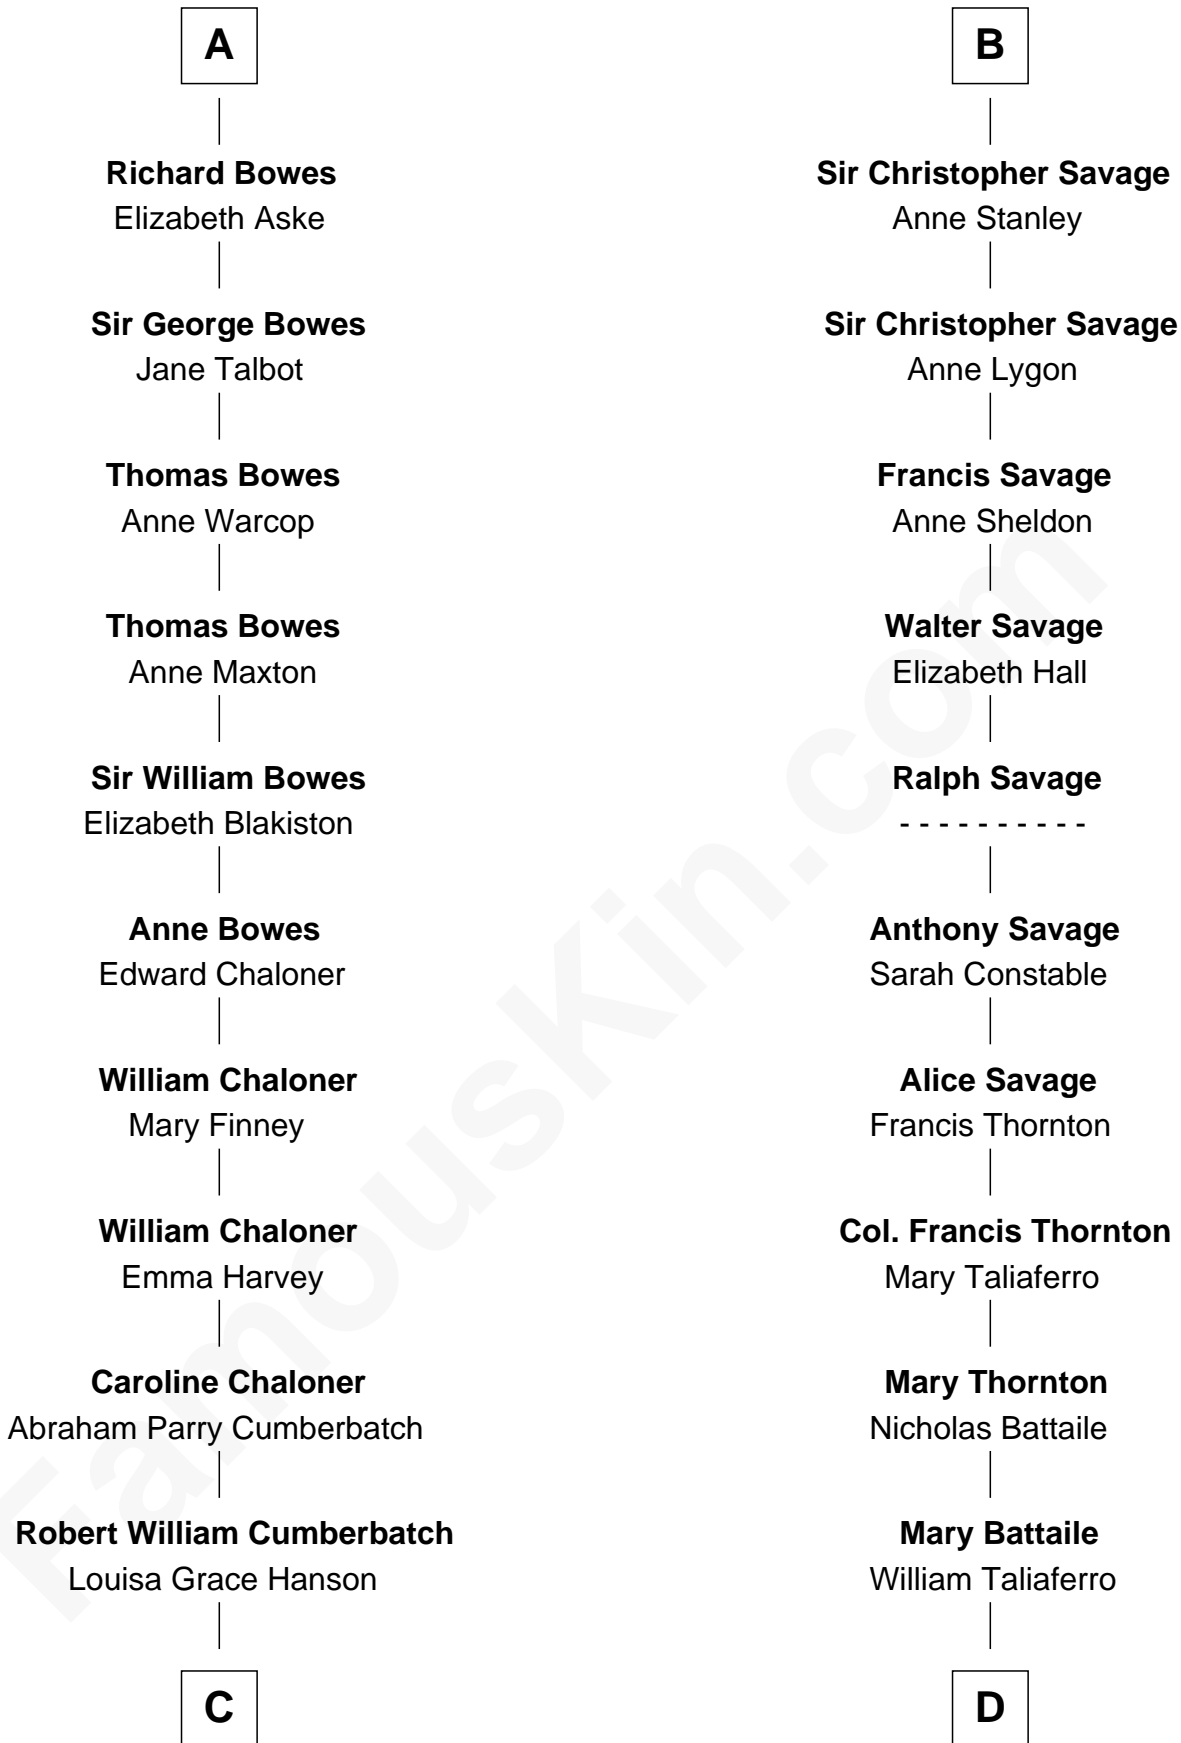

FamousKin.com

Relationship Chart of

Benedict Cumberbatch
Movie, Television and Stage Actor

20th cousin 1 time removed of

General George C. Marshall
Author of "The Marshall Plan"

C

Henry Alfred Cumberbatch

Hélène Gertrude Rees

Henry Carlton Cumberbatch

Pauline Ellen Laing Congdon

Timothy Carlton Congdon Cumberbatch

Wanda Ventham

Benedict Cumberbatch

Movie, Television and Stage Actor

D

Nicholas Taliaferro

Ann Champe Taliaferro

Matilda Battaile Taliaferro

Martin Marshall

William Champe Marshall

Susan Myers

George Catlett Marshall

Laura Emily Bradford

General George C. Marshall