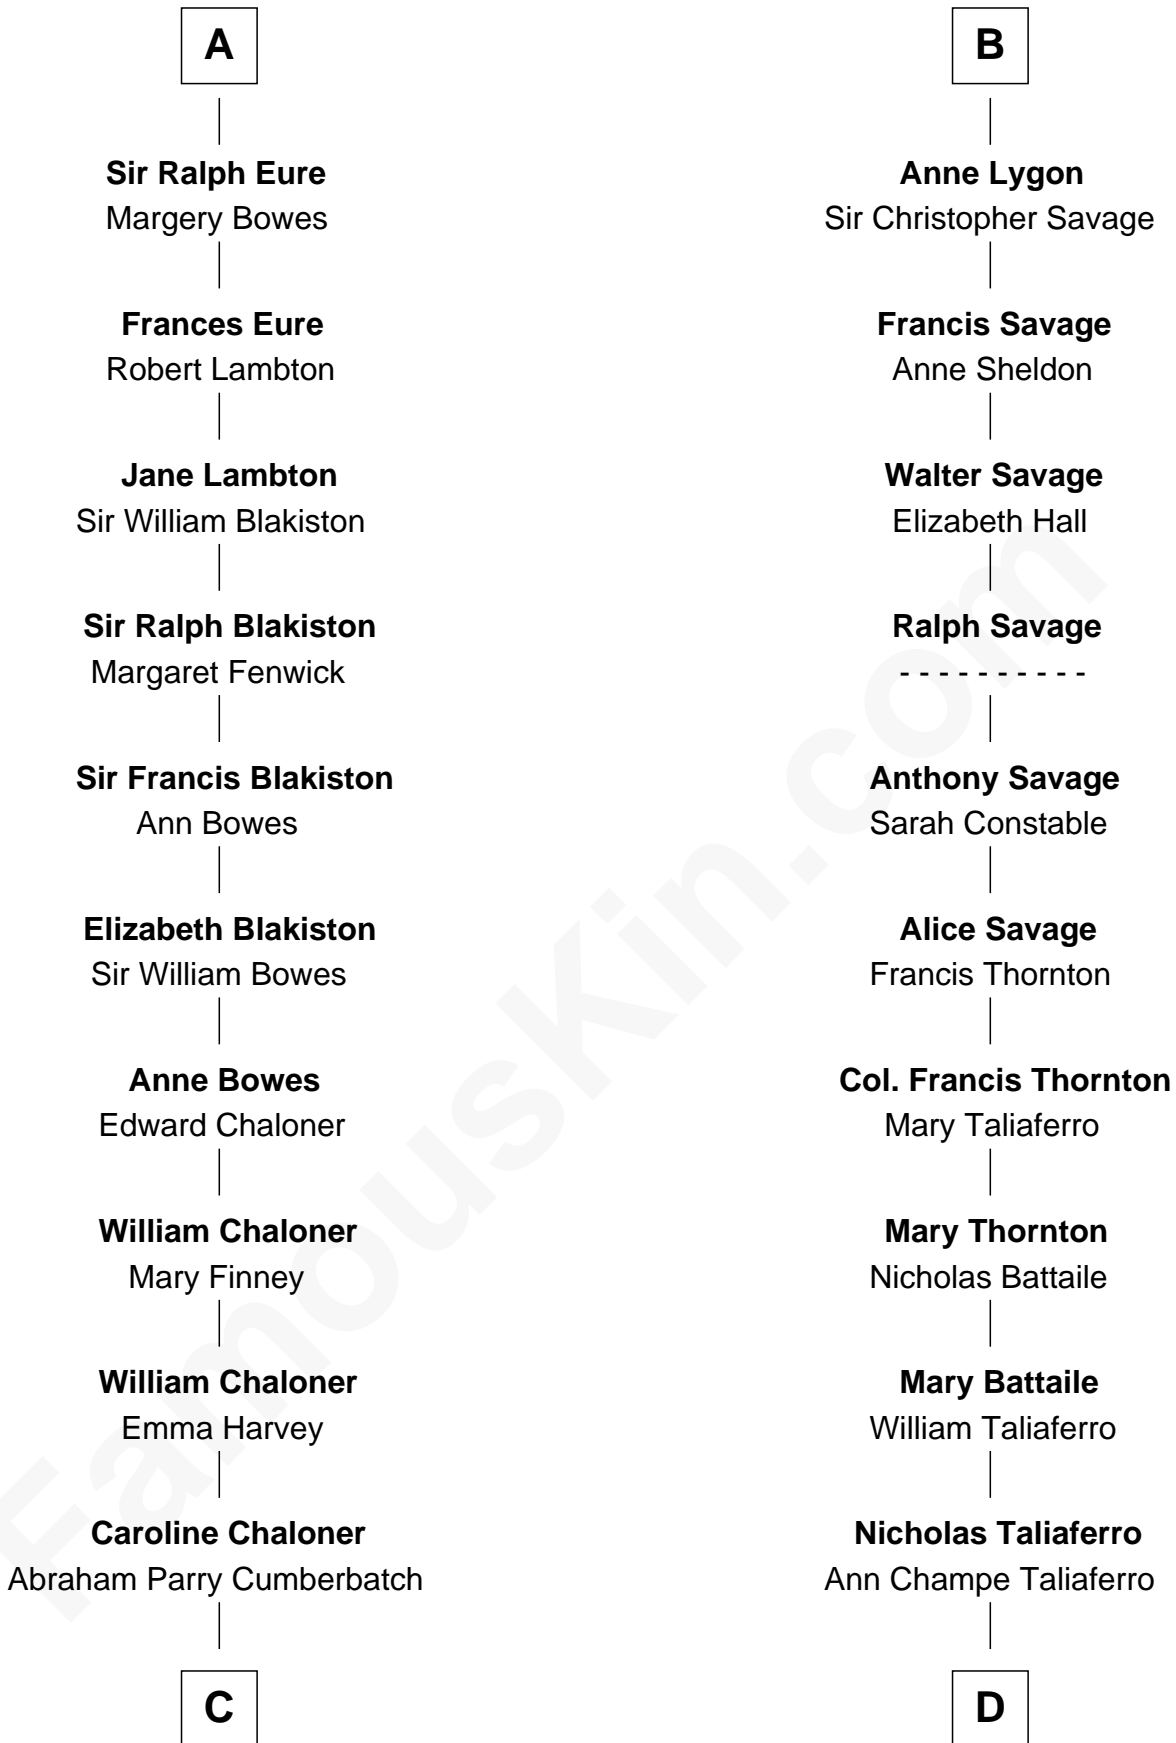

# FamousKin.com

## Relationship Chart of

**Benedict Cumberbatch**  
*Movie, Television and Stage Actor*

20th cousin 1 time removed of

**General George C. Marshall**  
*Author of "The Marshall Plan"*

**C**

**Robert William Cumberbatch**

Louisa Grace Hanson

**Henry Alfred Cumberbatch**

Hélène Gertrude Rees

**Henry Carlton Cumberbatch**

Pauline Ellen Laing Congdon

**Timothy Carlton Congdon Cumberbatch**

Wanda Ventham

**Benedict Cumberbatch**