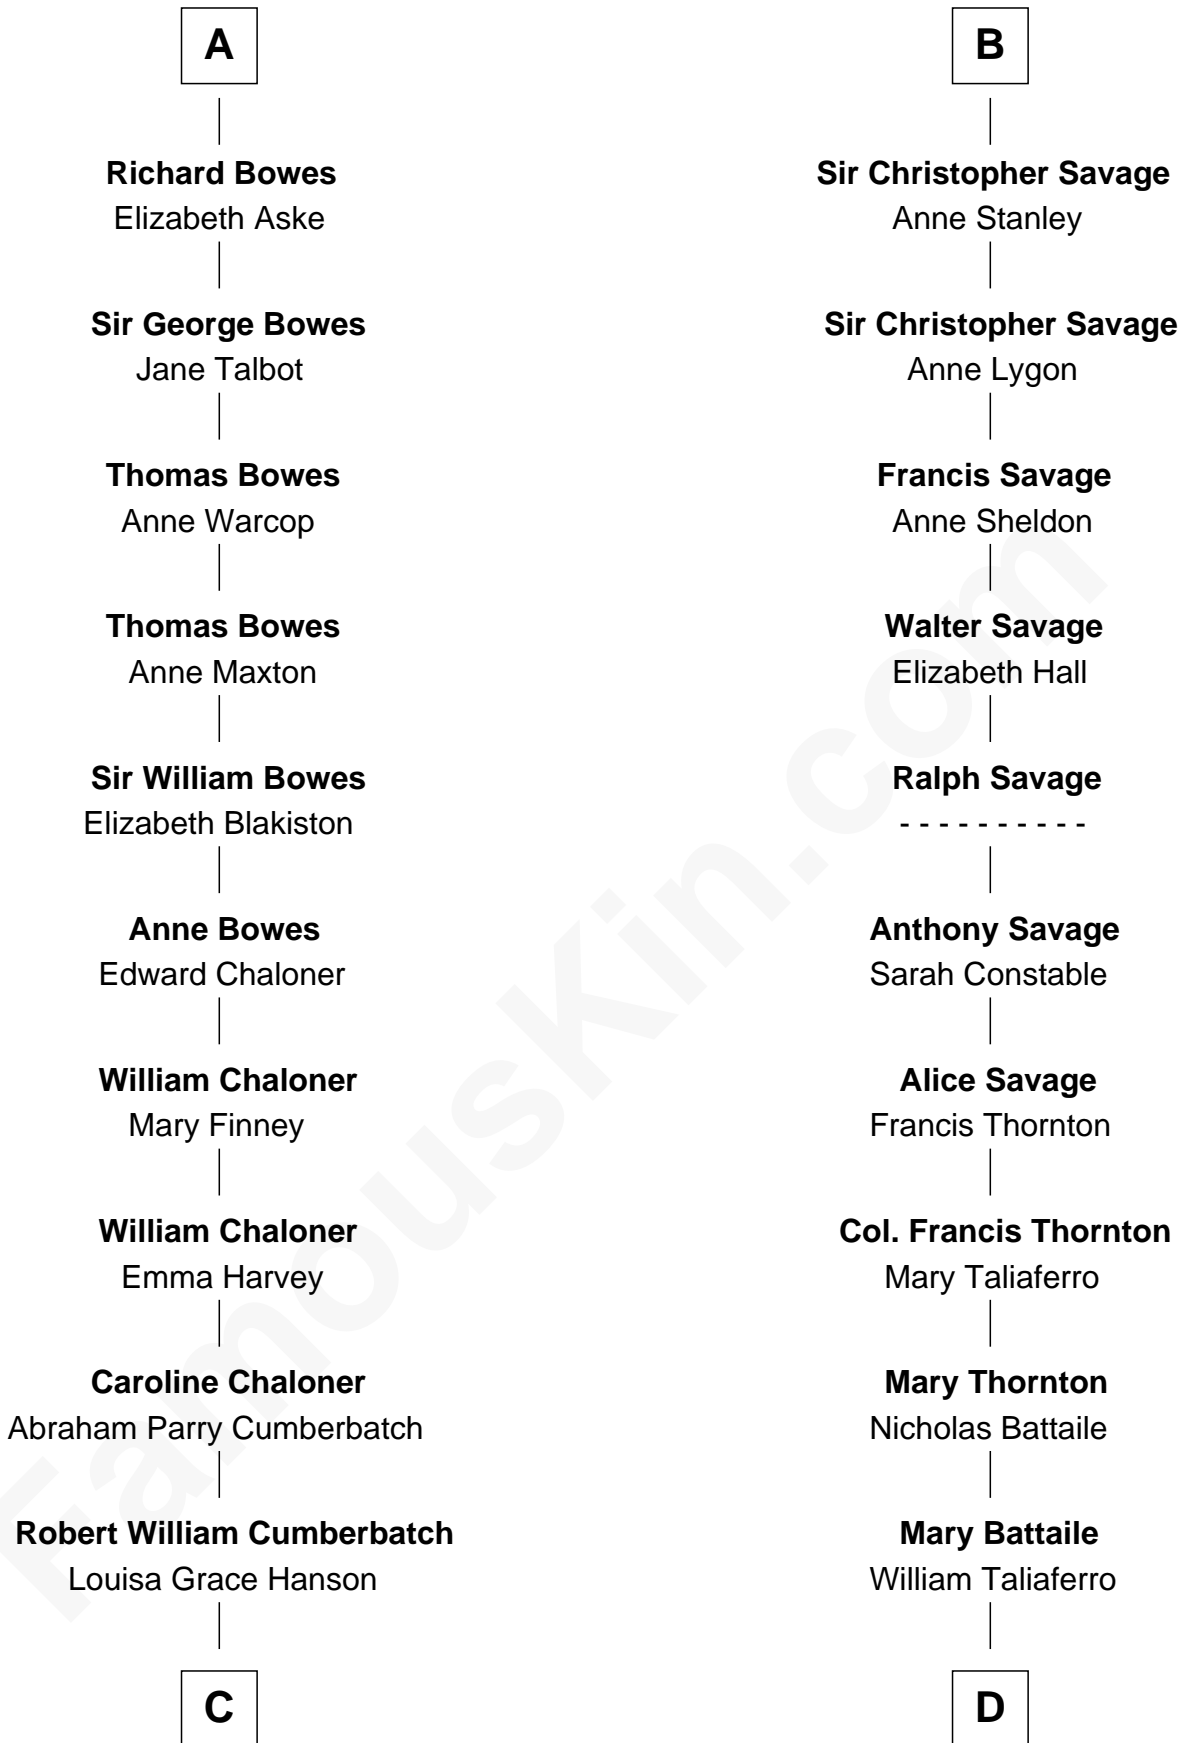

FamousKin.com

Relationship Chart of

Benedict Cumberbatch
Movie, Television and Stage Actor

20th cousin 1 time removed of

General George C. Marshall
Author of "The Marshall Plan"

John Fitzalan
 Isabel de Mortimer

C

Henry Alfred Cumberbatch

Hélène Gertrude Rees

Henry Carlton Cumberbatch

Pauline Ellen Laing Congdon

Timothy Carlton Congdon Cumberbatch

Wanda Ventham

Benedict Cumberbatch