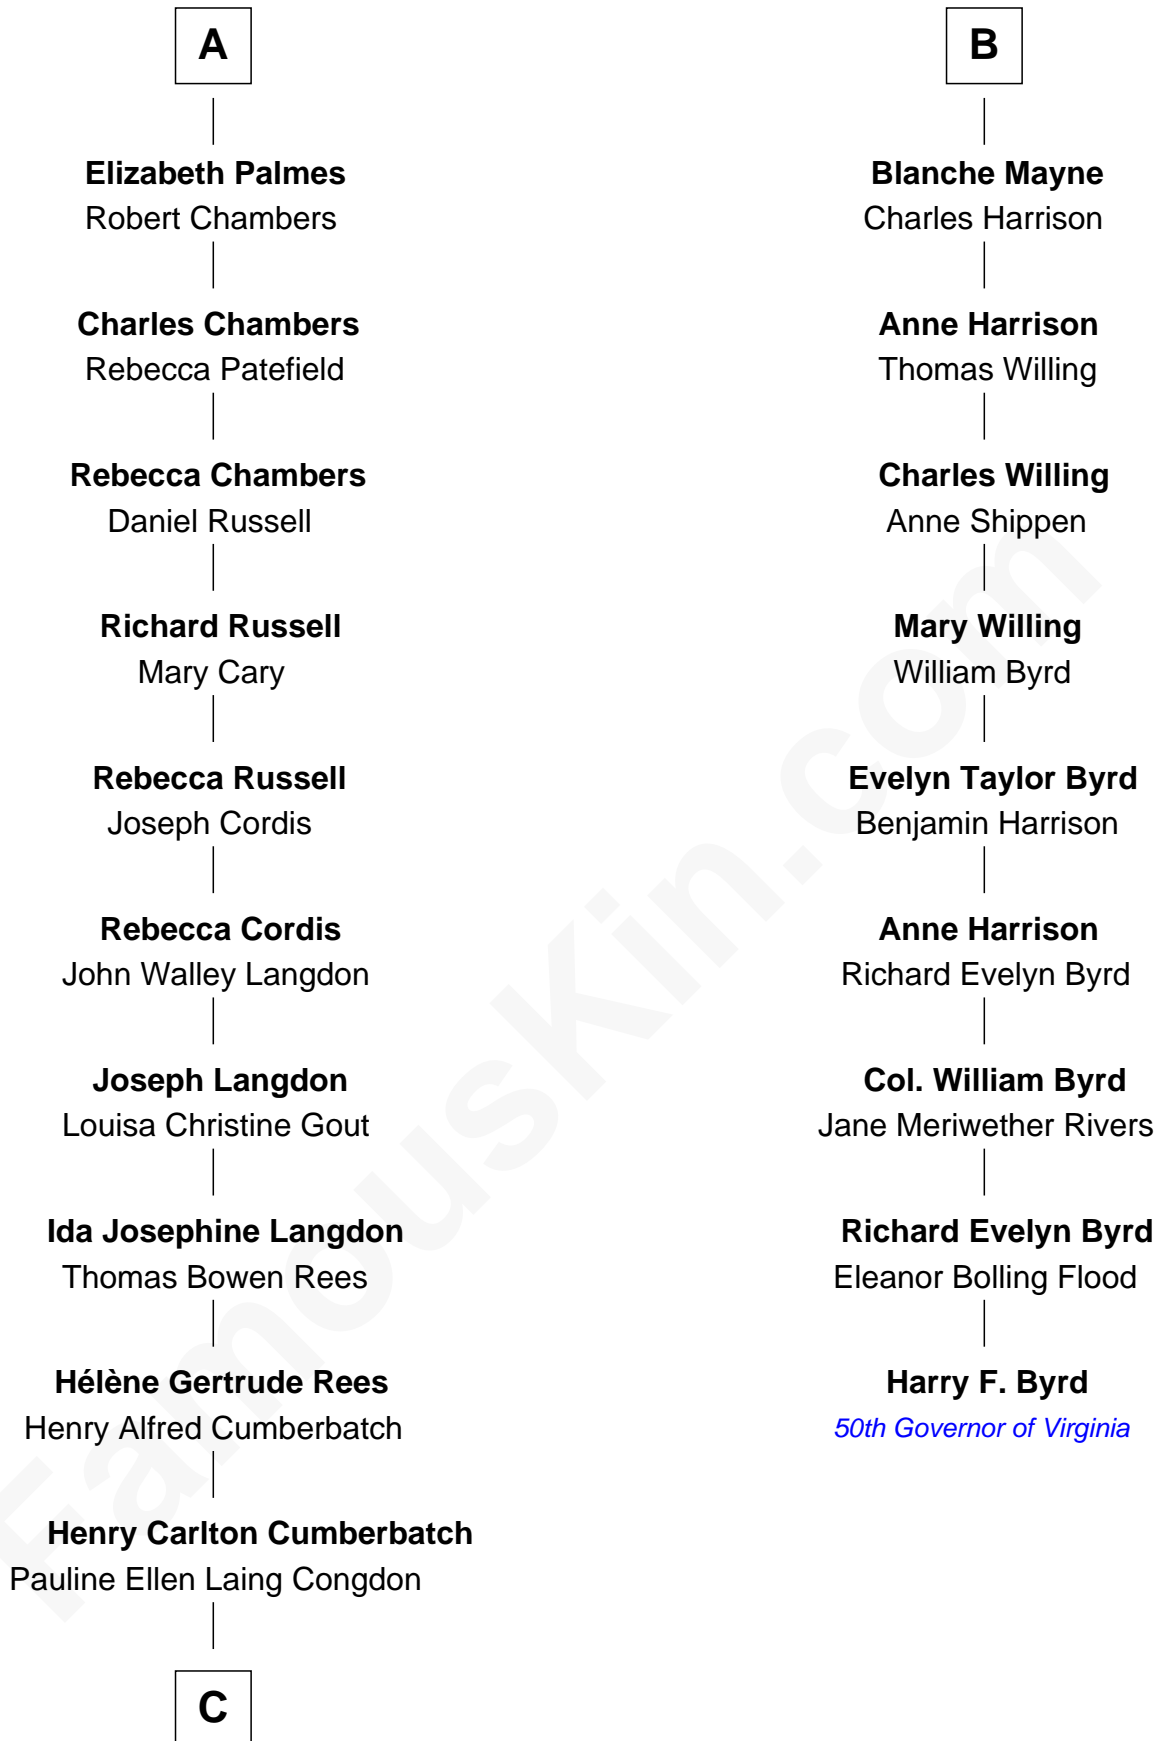

FamousKin.com Relationship Chart of

Benedict Cumberbatch
Movie, Television and Stage Actor

15th cousin 3 times removed of

Harry F. Byrd
50th Governor of Virginia

Timothy Carlton Congdon Cumberbatch

Wanda Ventham