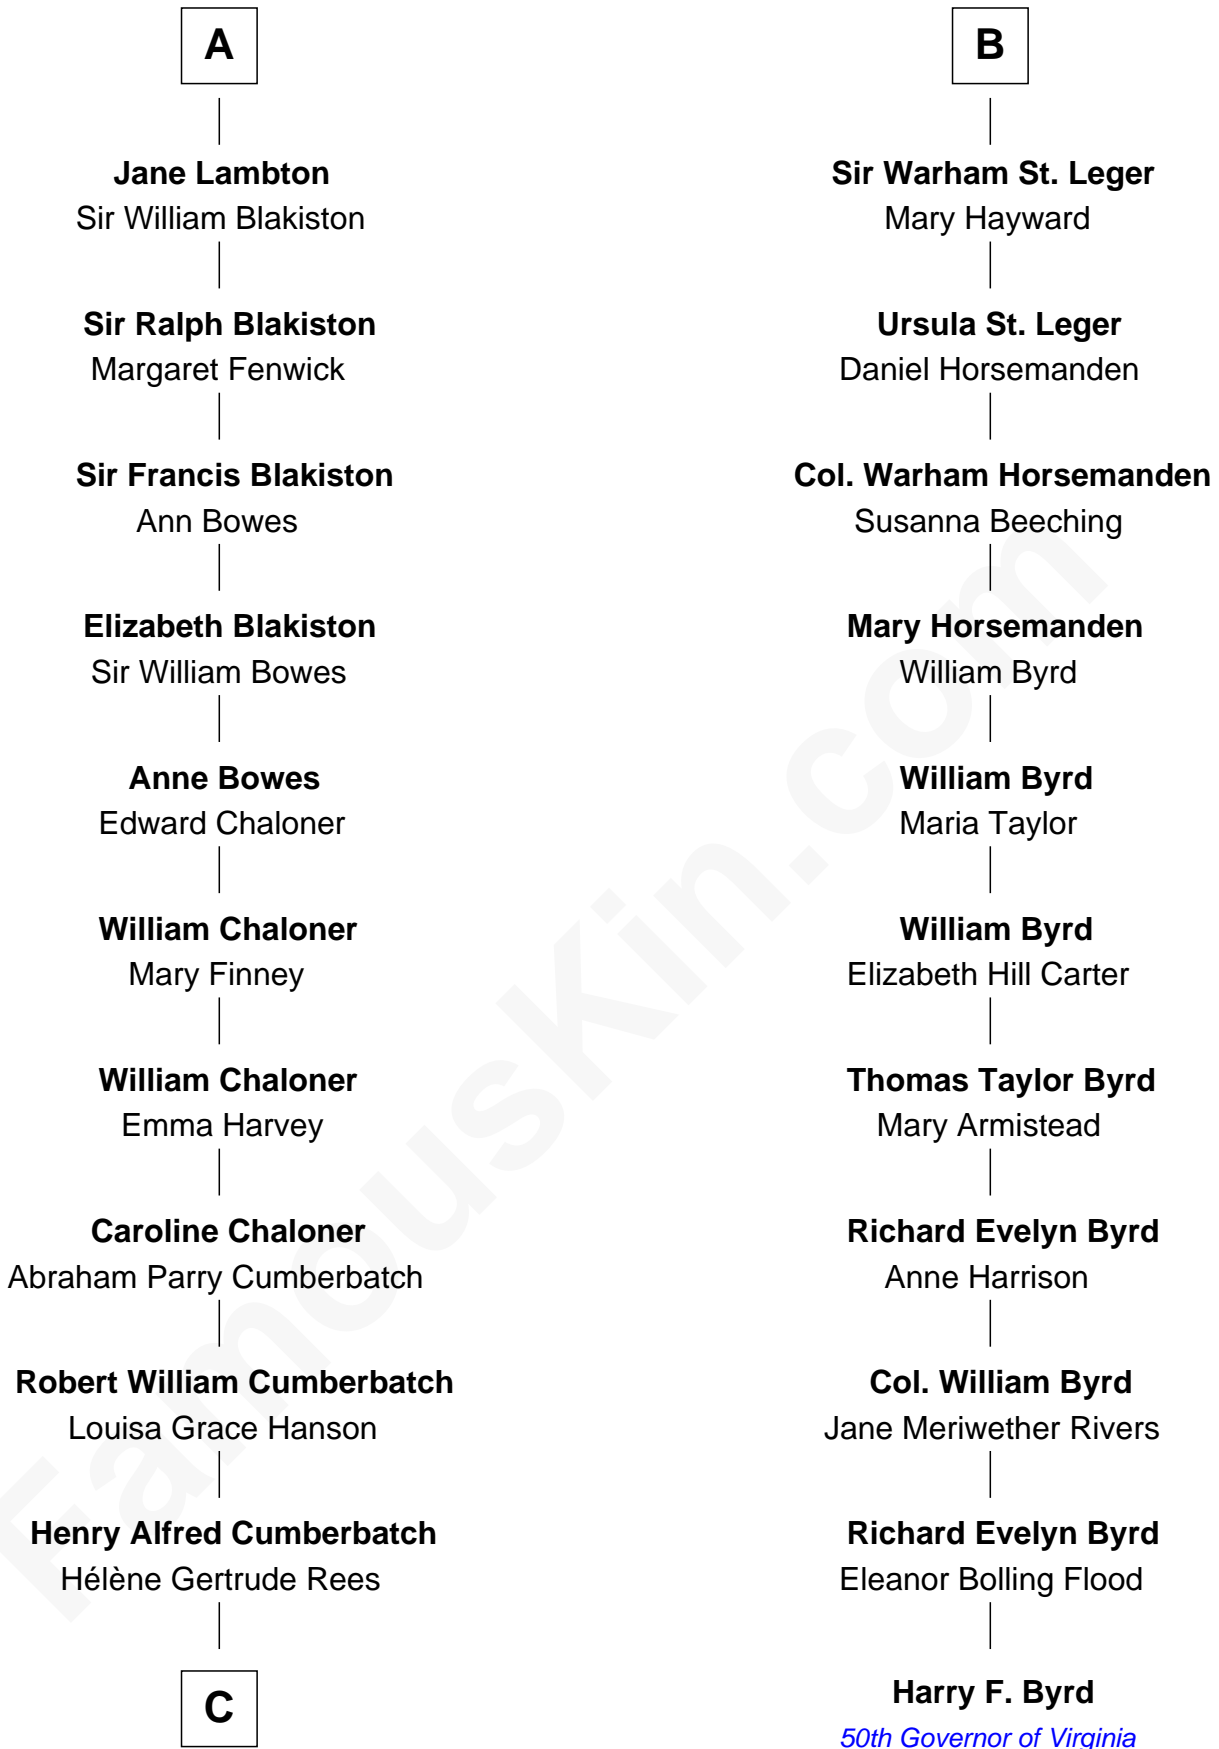

FamousKin.com Relationship Chart of

Benedict Cumberbatch
Movie, Television and Stage Actor

17th cousin 2 times removed of

Harry F. Byrd
50th Governor of Virginia

C

Henry Carlton Cumberbatch

Pauline Ellen Laing Congdon

Timothy Carlton Congdon Cumberbatch

Wanda Ventham

Benedict Cumberbatch

Movie, Television and Stage Actor

FamousKin.com