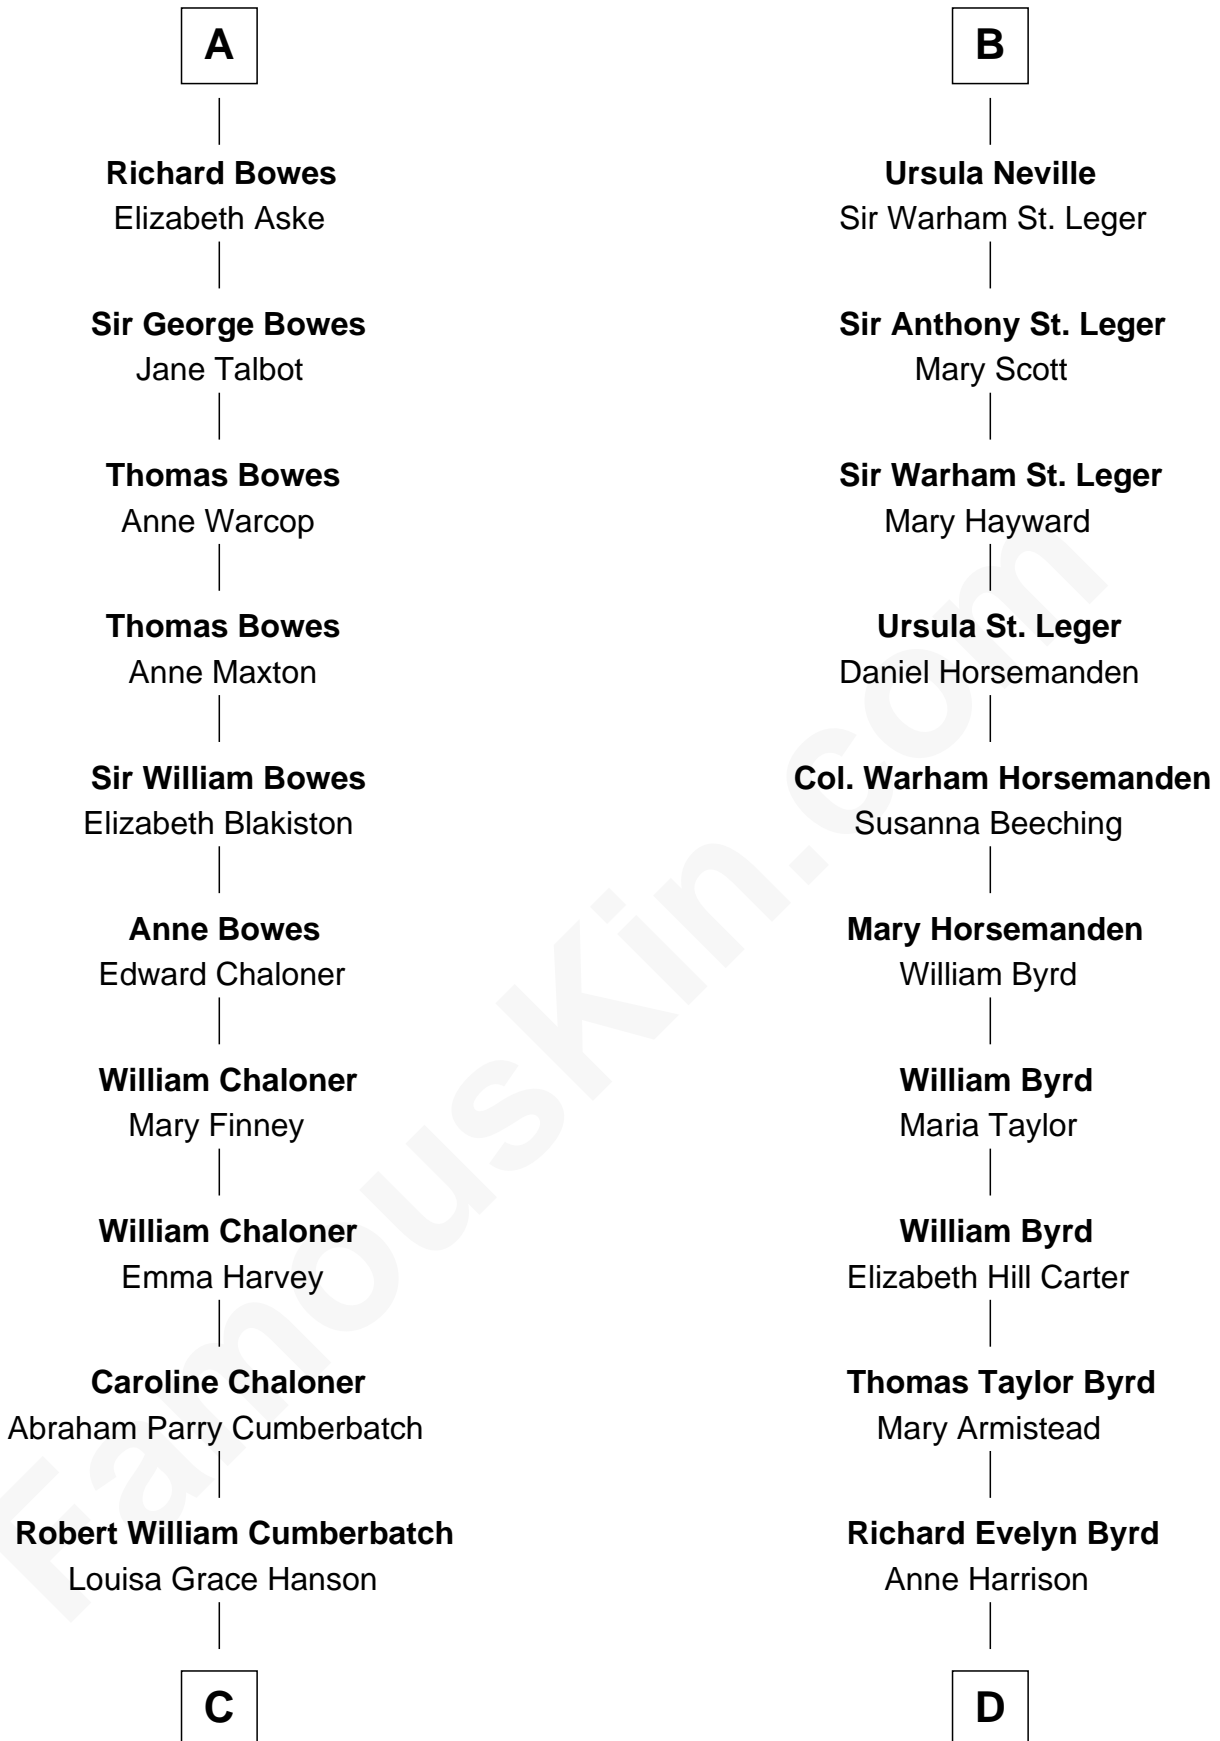

FamousKin.com Relationship Chart of

Benedict Cumberbatch
Movie, Television and Stage Actor

19th cousin 1 time removed of

Harry F. Byrd
50th Governor of Virginia

Sir Edmund Mortimer
Margaret de Fiennes

C

Henry Alfred Cumberbatch
Hélène Gertrude Rees

Henry Carlton Cumberbatch
Pauline Ellen Laing Congdon

Timothy Carlton Congdon Cumberbatch
Wanda Ventham

Benedict Cumberbatch
Movie, Television and Stage Actor

D

Col. William Byrd
Jane Meriwether Rivers

Richard Evelyn Byrd
Eleanor Bolling Flood