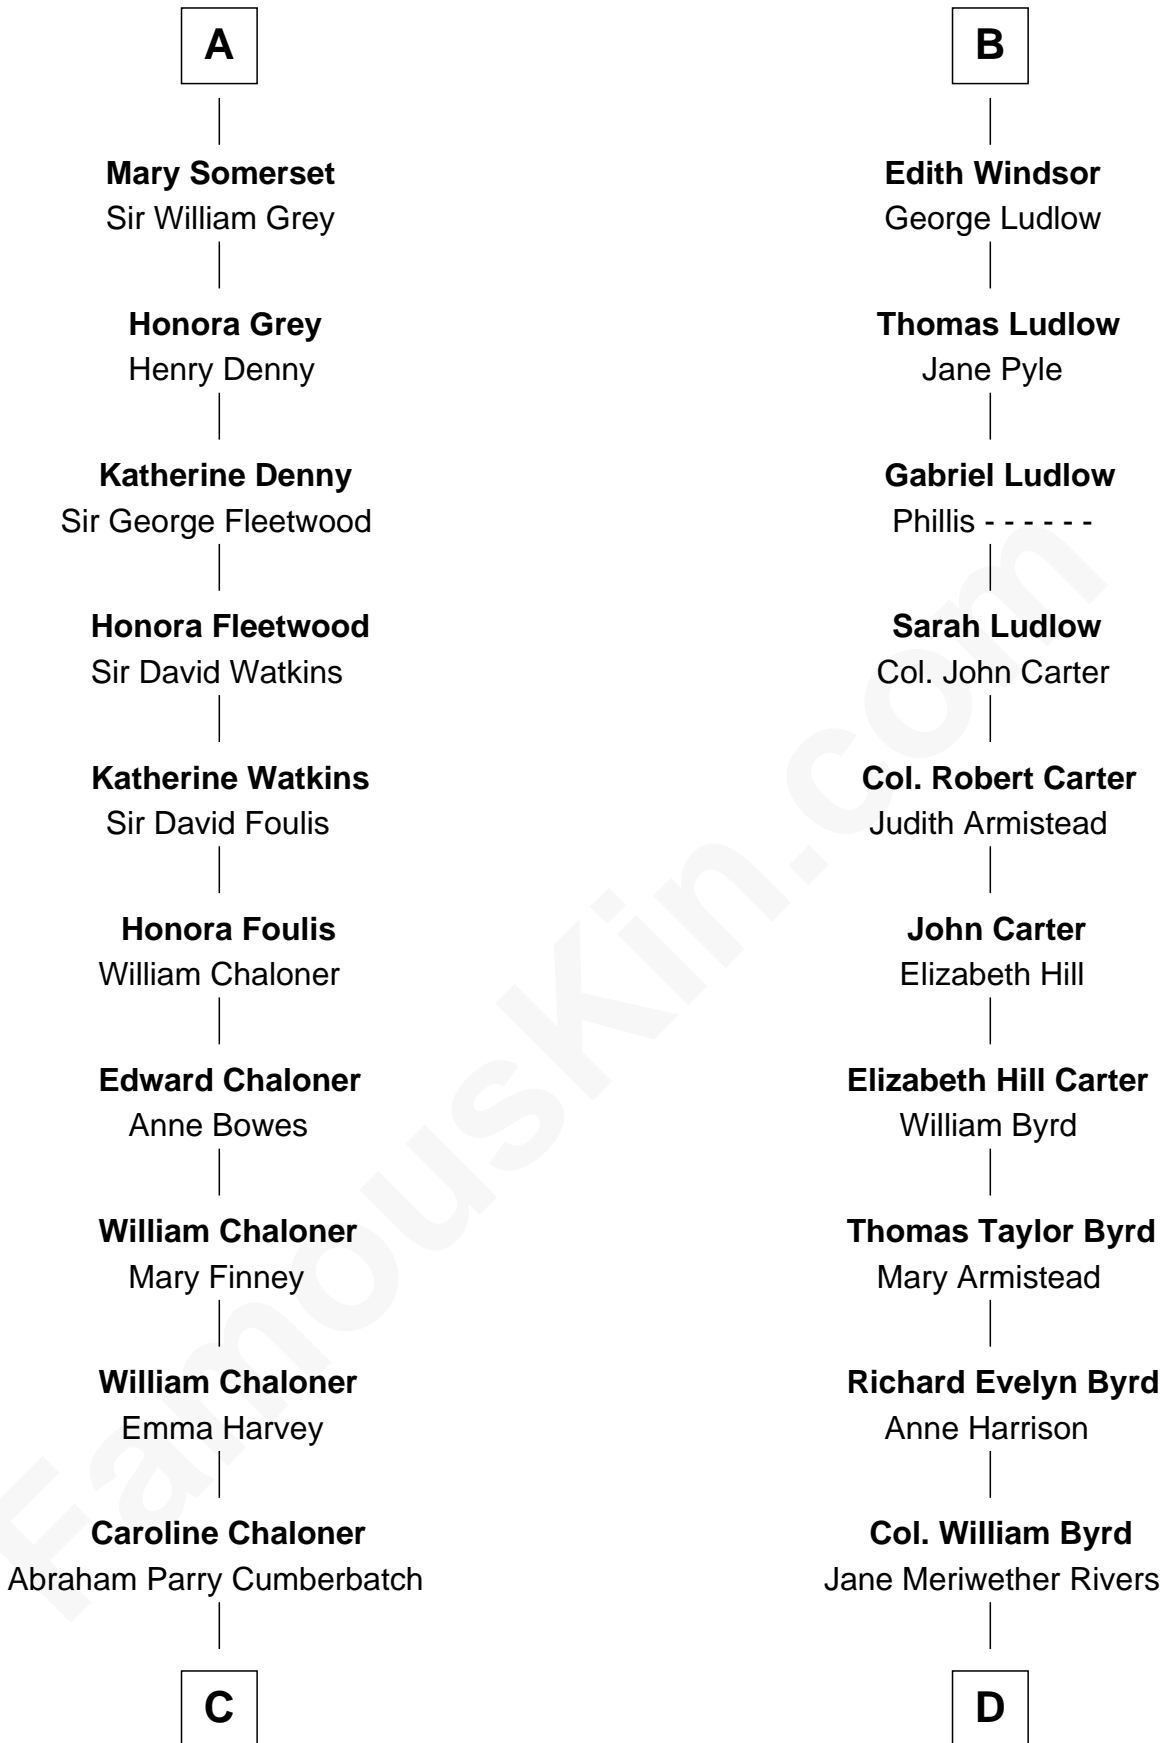

FamousKin.com Relationship Chart of

Benedict Cumberbatch
Movie, Television and Stage Actor

18th cousin 3 times removed of

Harry F. Byrd
50th Governor of Virginia

C

Robert William Cumberbatch

Louisa Grace Hanson

Henry Alfred Cumberbatch

Hélène Gertrude Rees

Henry Carlton Cumberbatch

Pauline Ellen Laing Congdon

Timothy Carlton Congdon Cumberbatch

Wanda Ventham

Benedict Cumberbatch

Movie, Television and Stage Actor