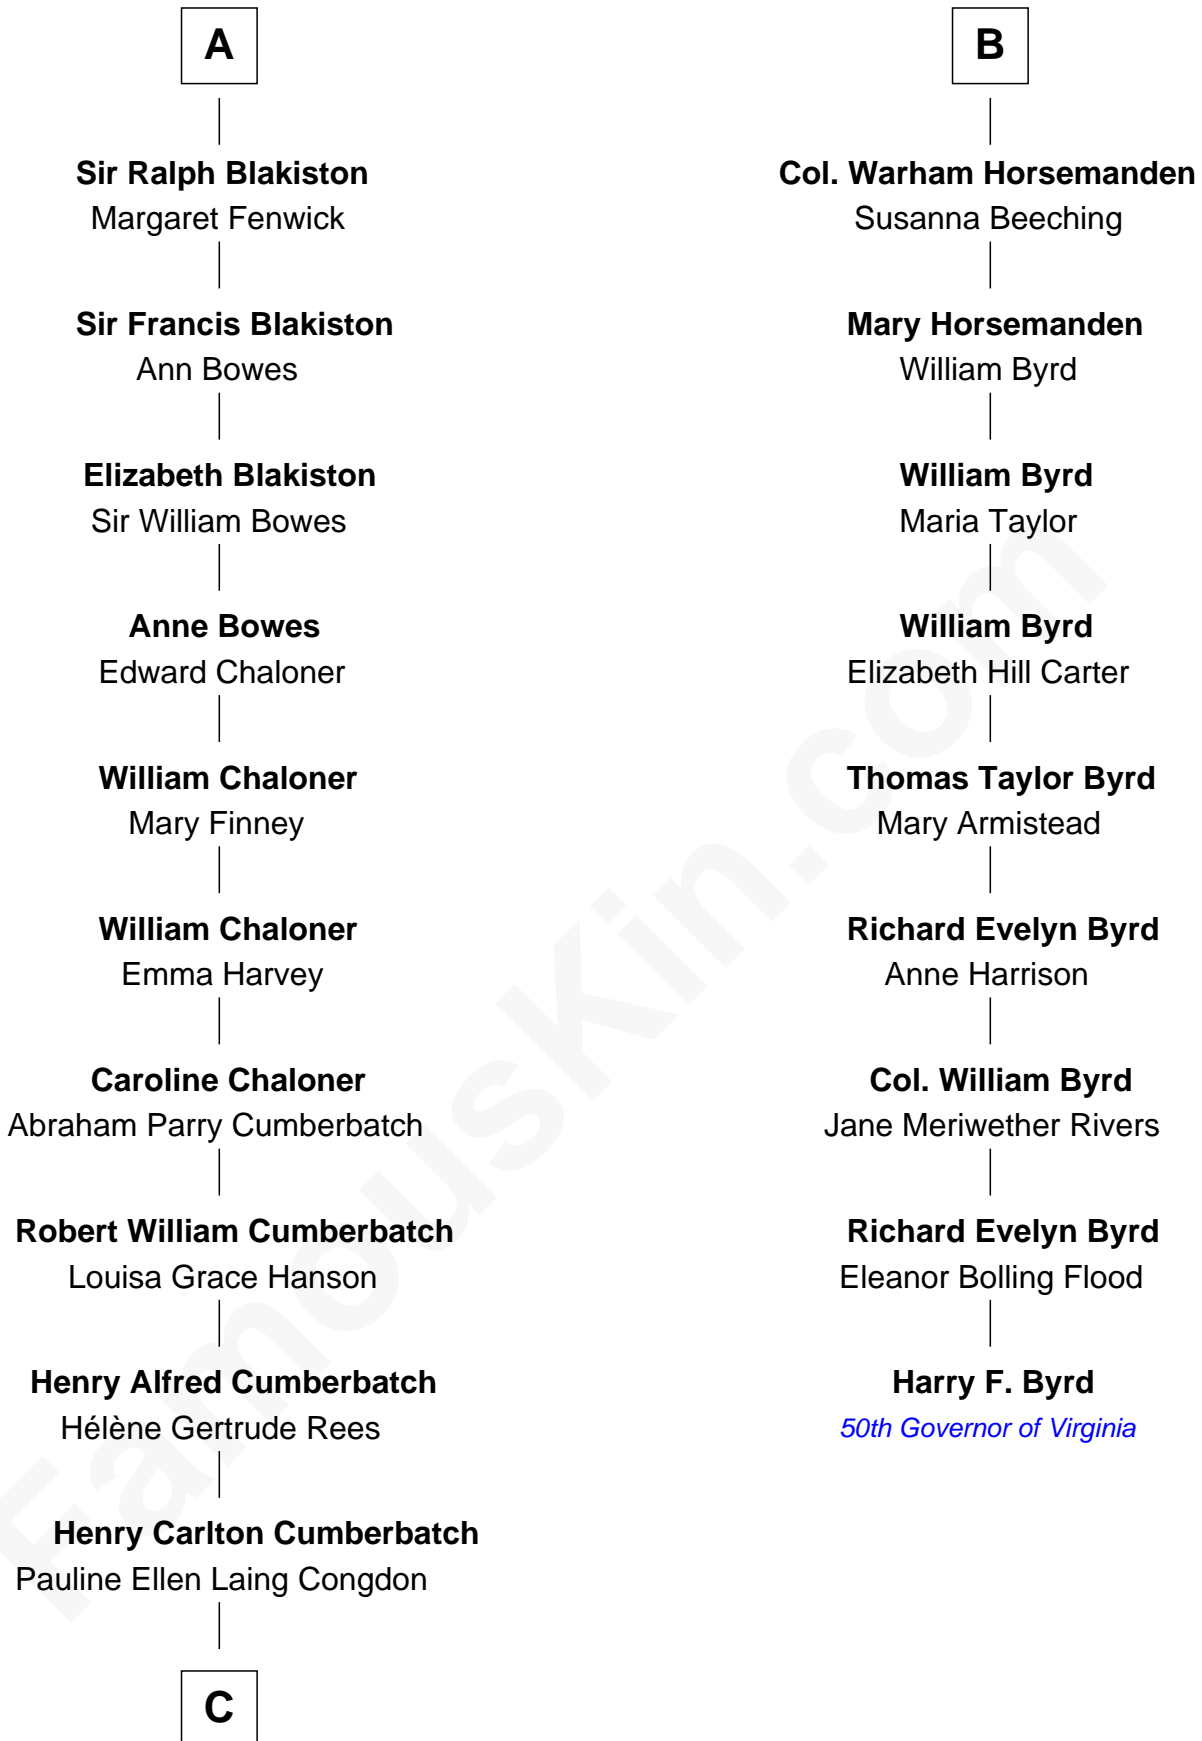

FamousKin.com Relationship Chart of

Benedict Cumberbatch
Movie, Television and Stage Actor

15th cousin 3 times removed of

Harry F. Byrd
50th Governor of Virginia

Timothy Carlton Congdon Cumberbatch

Wanda Ventham