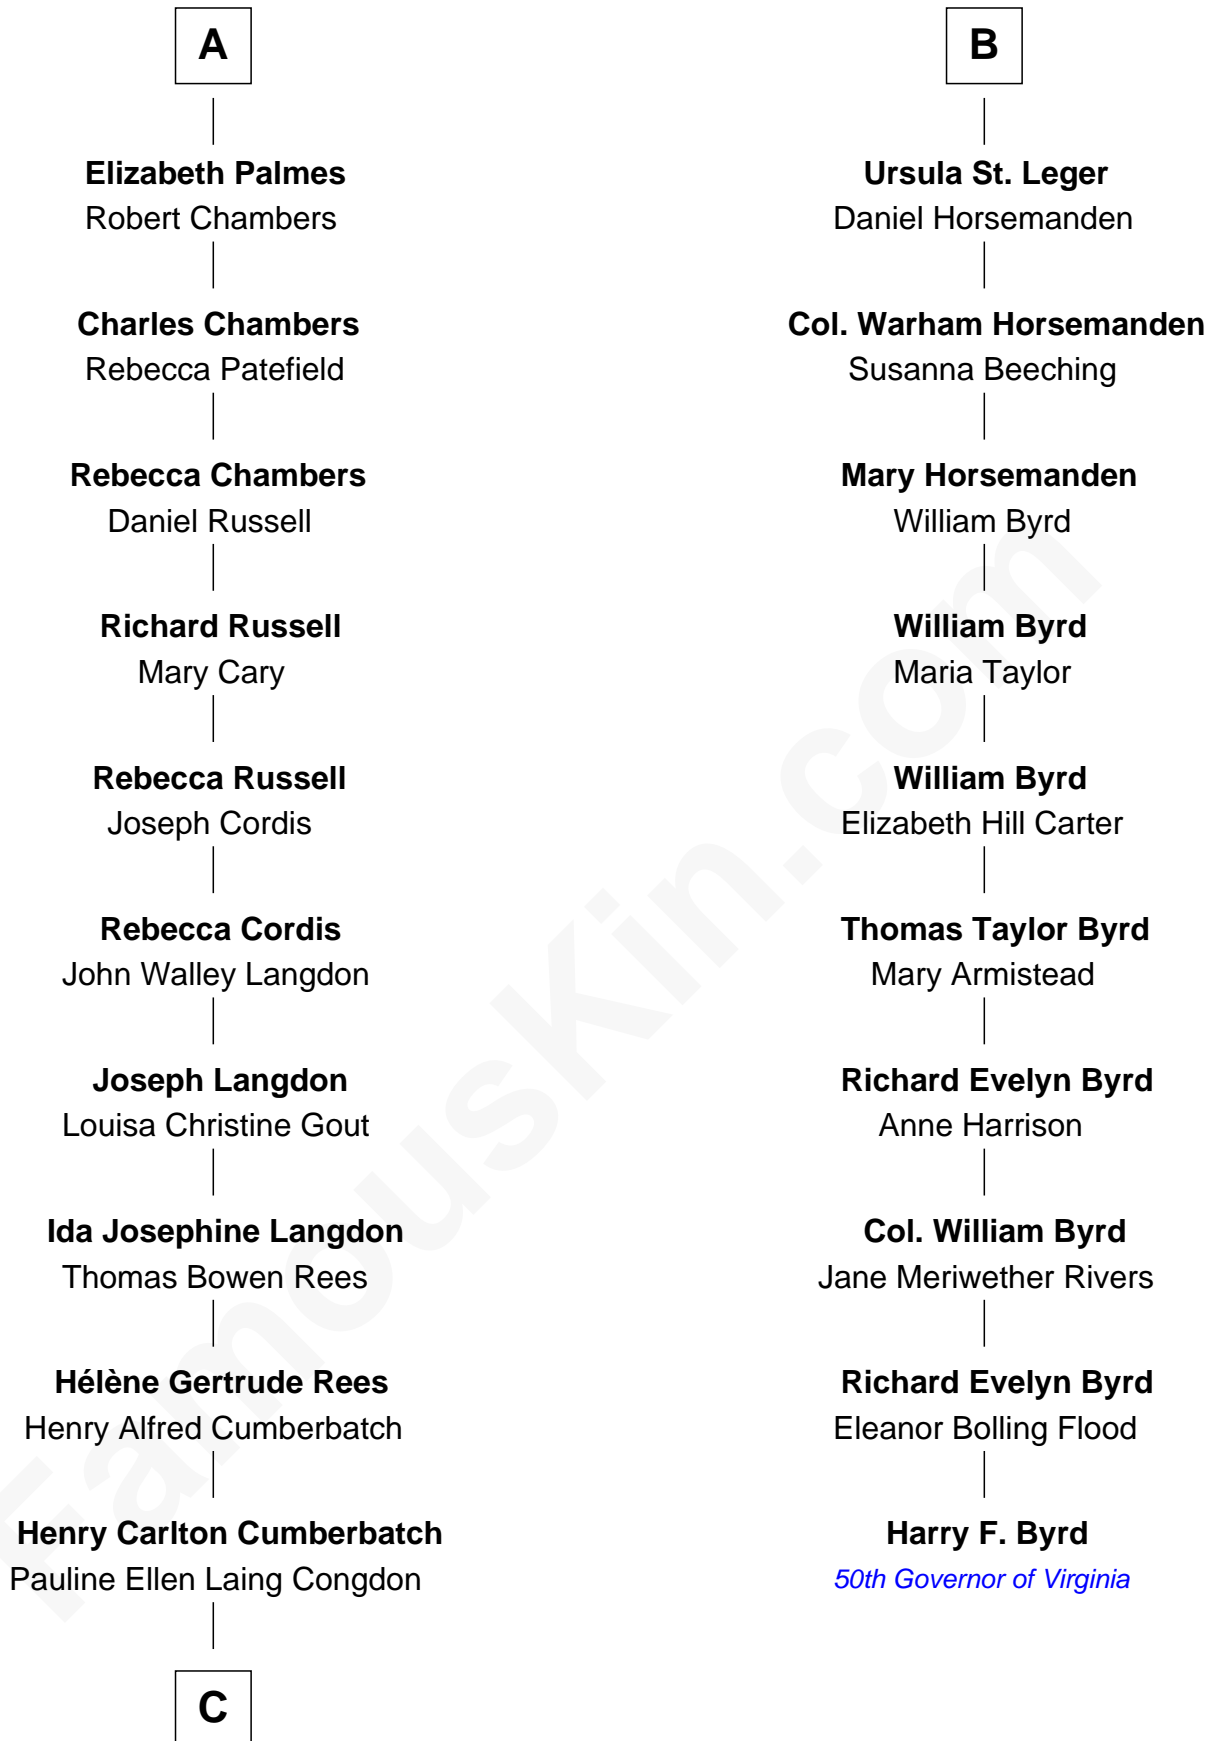

FamousKin.com Relationship Chart of

Benedict Cumberbatch
Movie, Television and Stage Actor

16th cousin 2 times removed of

Harry F. Byrd
50th Governor of Virginia

Timothy Carlton Congdon Cumberbatch

Wanda Ventham