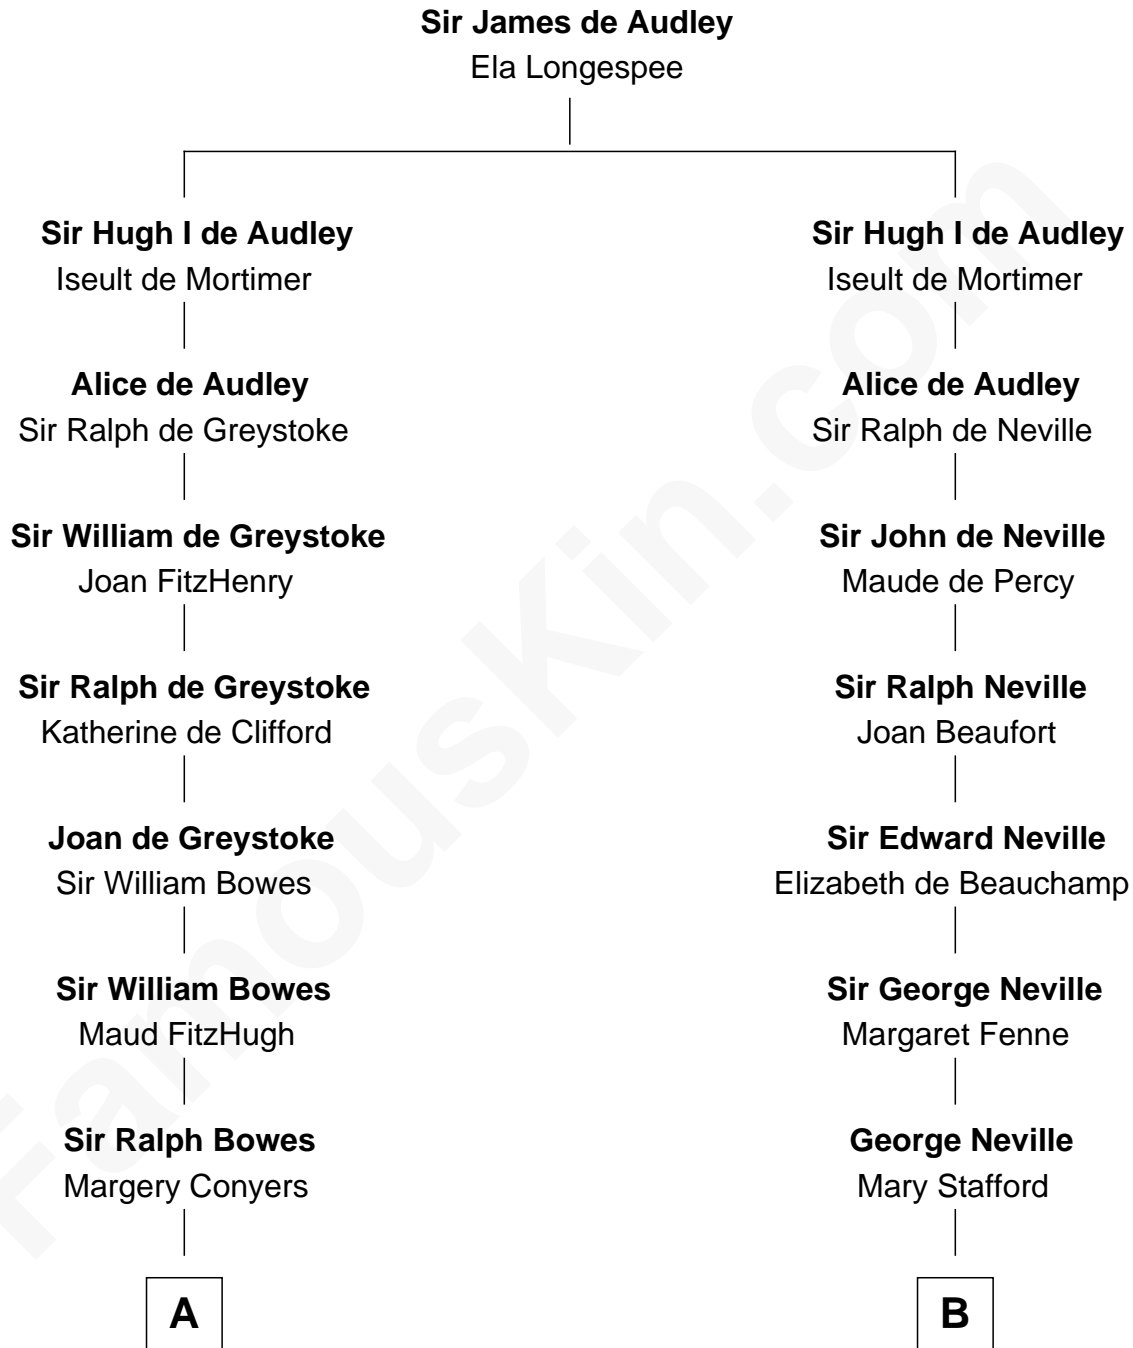

FamousKin.com Relationship Chart of

Benedict Cumberbatch
Movie, Television and Stage Actor

19th cousin 1 time removed of

Harry F. Byrd
50th Governor of Virginia

C

Henry Alfred Cumberbatch
Hélène Gertrude Rees

Henry Carlton Cumberbatch
Pauline Ellen Laing Congdon

Timothy Carlton Congdon Cumberbatch
Wanda Ventham

Benedict Cumberbatch
Movie, Television and Stage Actor

D

Col. William Byrd
Jane Meriwether Rivers

Richard Evelyn Byrd
Eleanor Bolling Flood