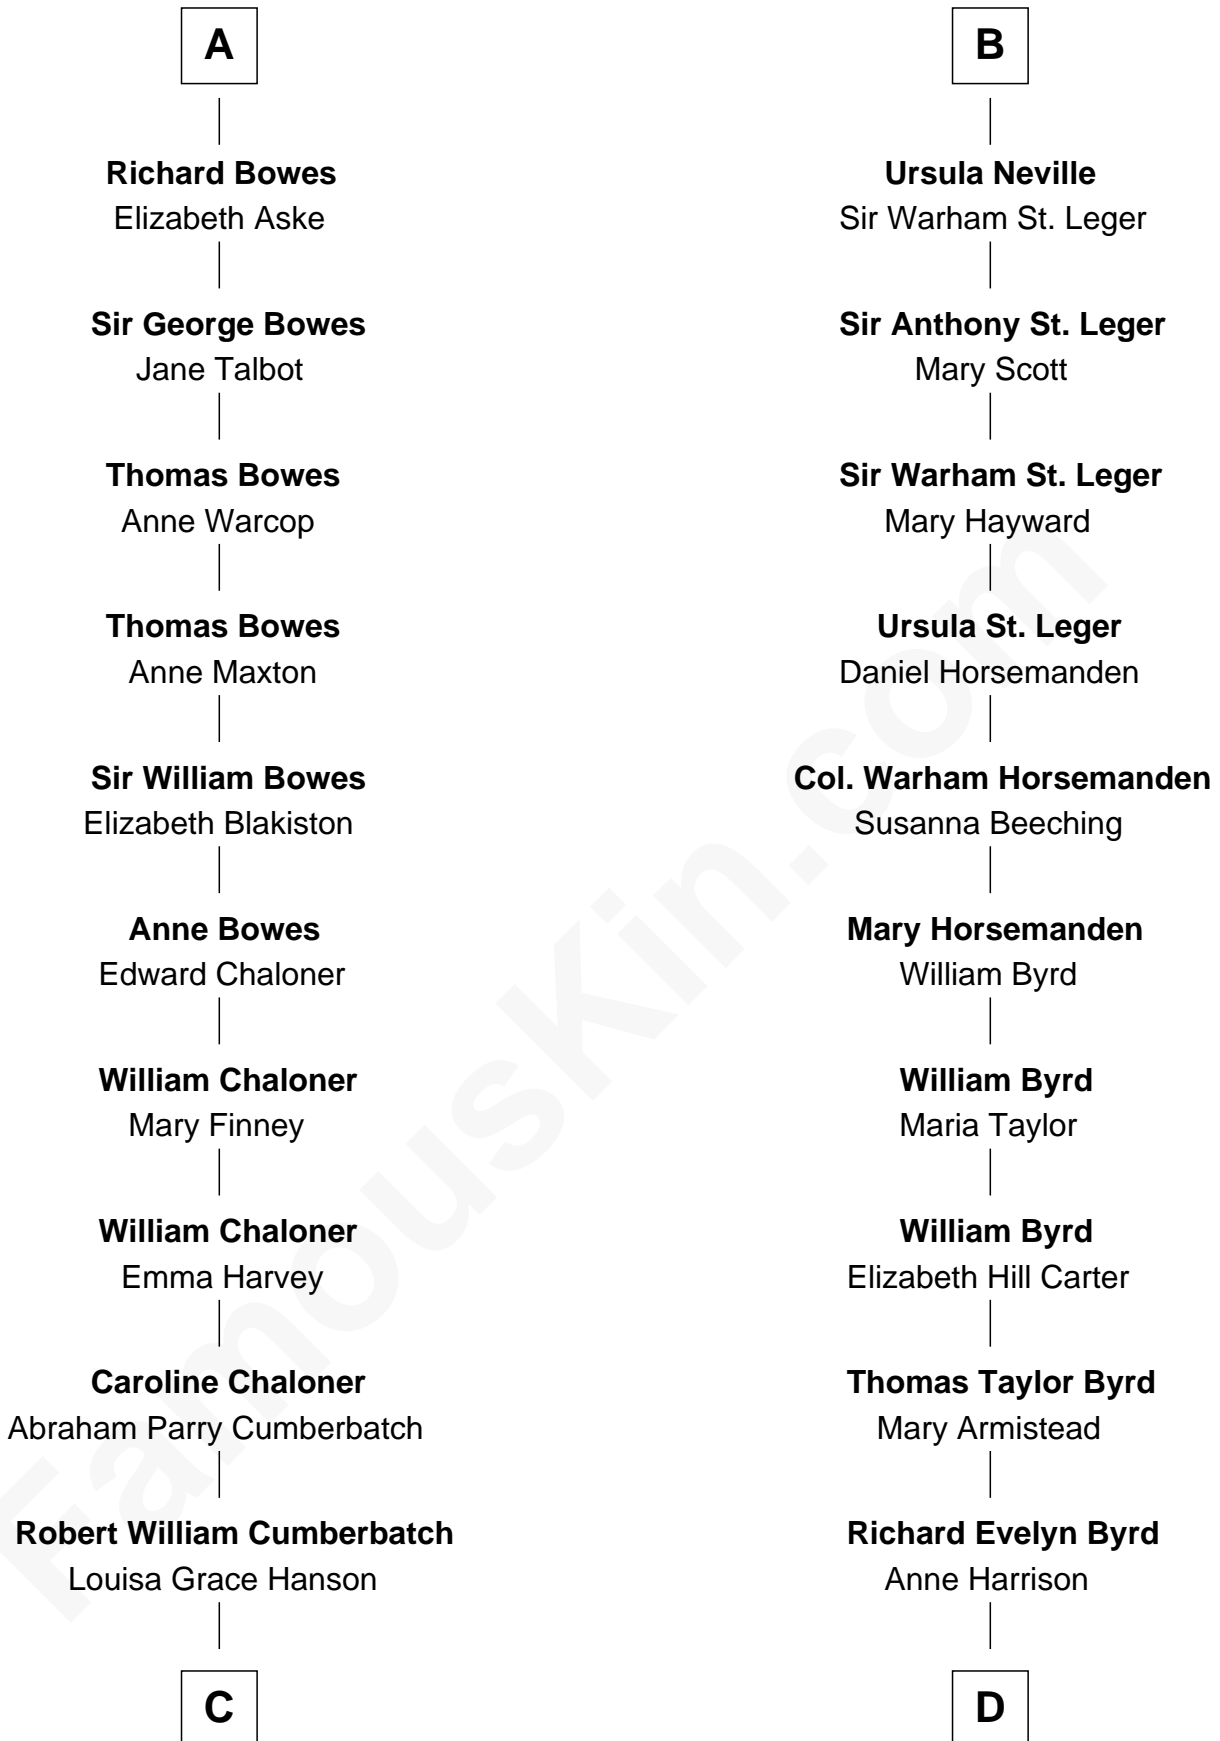

FamousKin.com Relationship Chart of

Benedict Cumberbatch
Movie, Television and Stage Actor

19th cousin 1 time removed of

Harry F. Byrd
50th Governor of Virginia

C

Henry Alfred Cumberbatch
Hélène Gertrude Rees

Henry Carlton Cumberbatch
Pauline Ellen Laing Congdon

Timothy Carlton Congdon Cumberbatch
Wanda Ventham

Benedict Cumberbatch
Movie, Television and Stage Actor

D

Col. William Byrd
Jane Meriwether Rivers

Richard Evelyn Byrd
Eleanor Bolling Flood