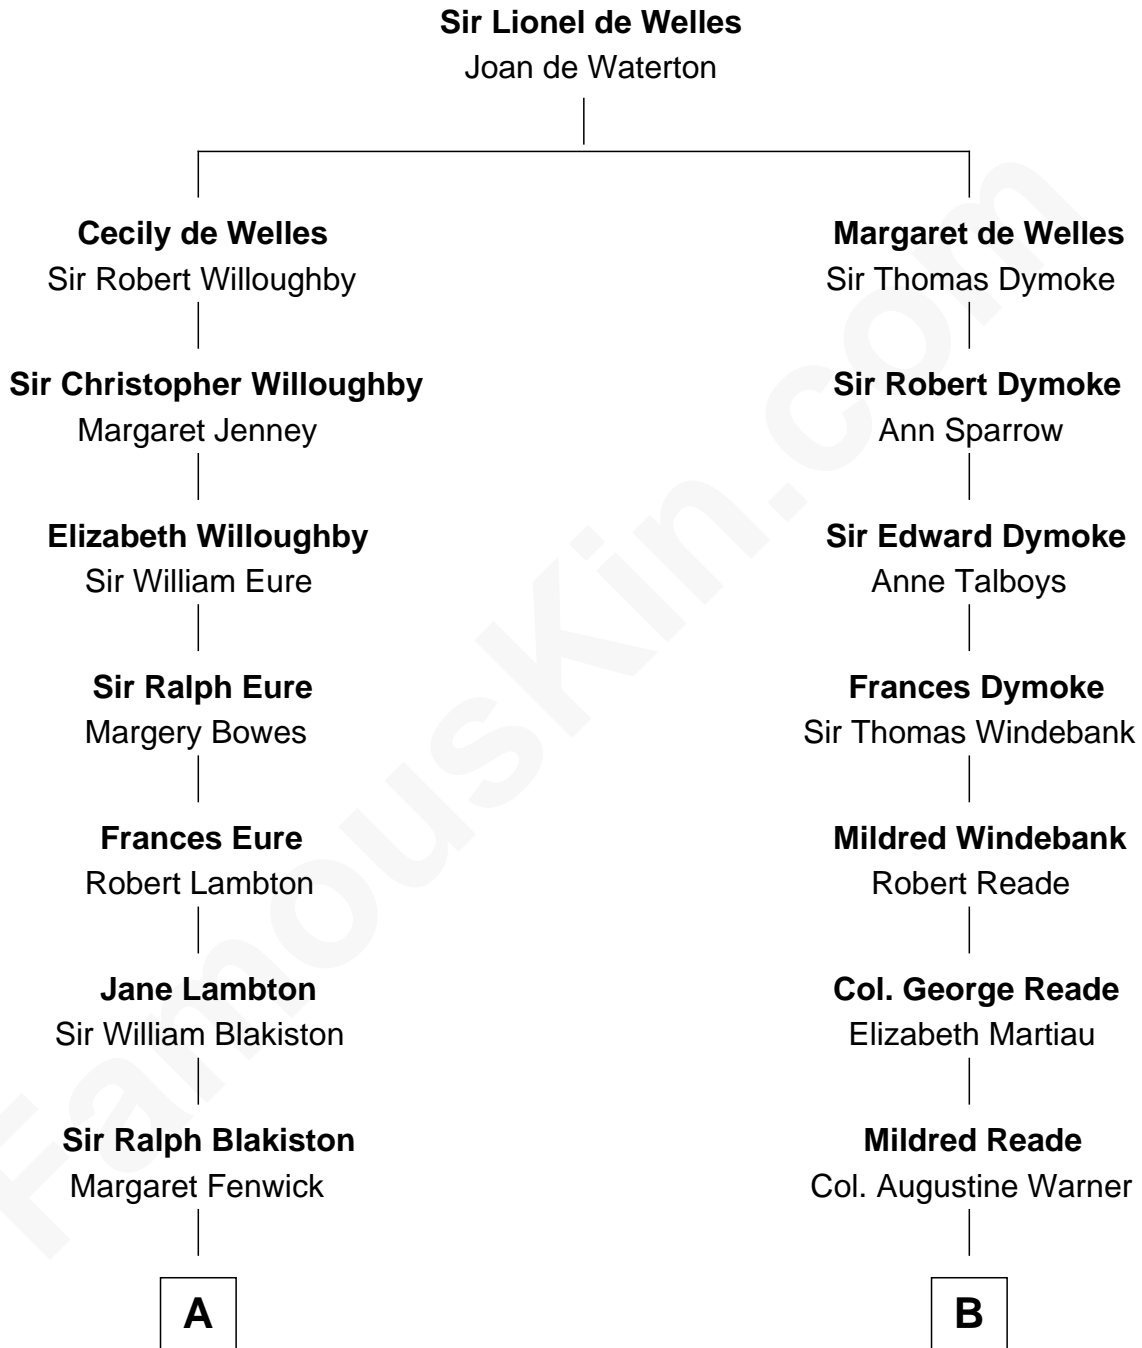

FamousKin.com Relationship Chart of

Benedict Cumberbatch

Movie, Television and Stage Actor

10th cousin 7 times removed of

Meriwether Lewis

Lewis and Clark Expedition

A

Sir Francis Blakiston

Emma Harvey

Caroline Chaloner

Abraham Parry Cumberbatch

Robert William Cumberbatch

Louisa Grace Hanson

Henry Alfred Cumberbatch

Hélène Gertrude Rees

Henry Carlton Cumberbatch