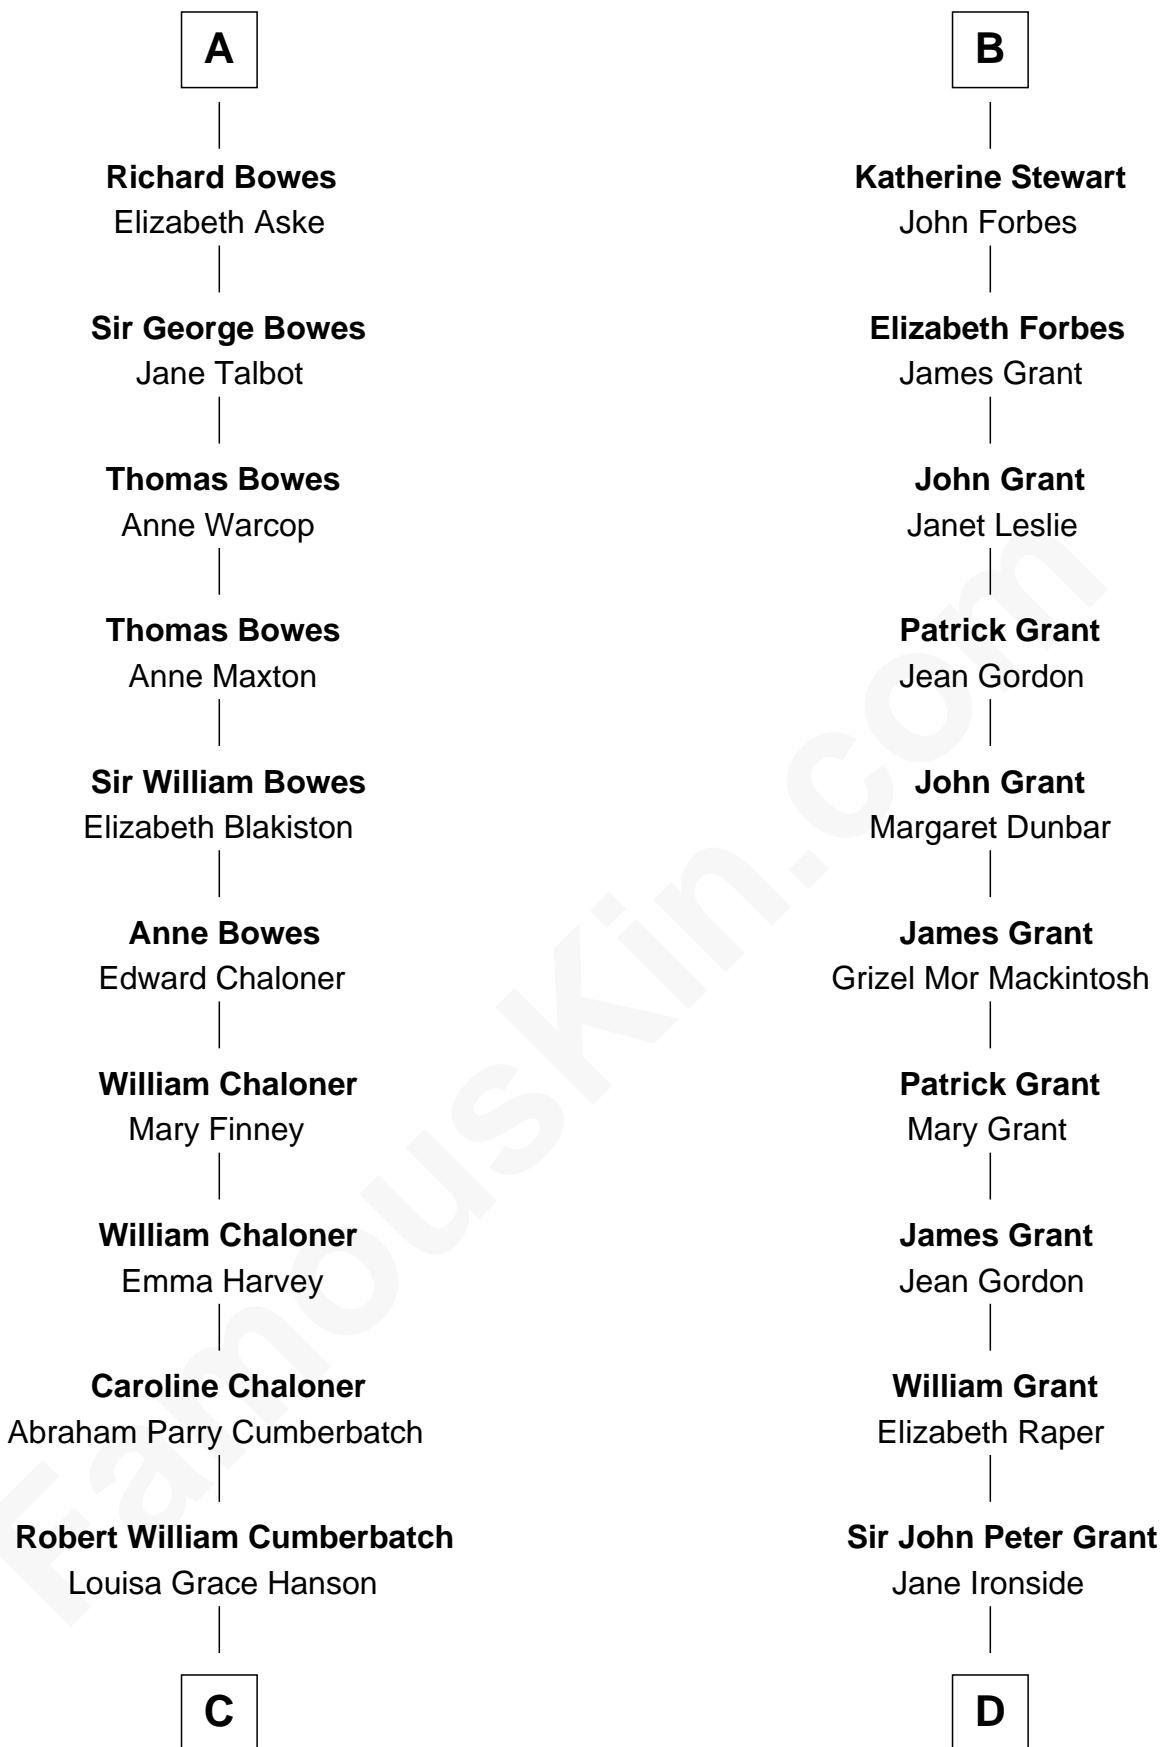

FamousKin.com

Relationship Chart of

Benedict Cumberbatch
Movie, Television and Stage Actor

19th cousin 1 time removed of

Lytton Strachey

Author and Co-Founder of Bloomsbury Group

C

Henry Alfred Cumberbatch
Hélène Gertrude Rees

Henry Carlton Cumberbatch
Pauline Ellen Laing Congdon

Timothy Carlton Congdon Cumberbatch
Wanda Ventham

Benedict Cumberbatch
Movie, Television and Stage Actor

D

Sir John Peter Grant
Henrietta Plowden

Jane Maria Grant
Sir Richard Strachey