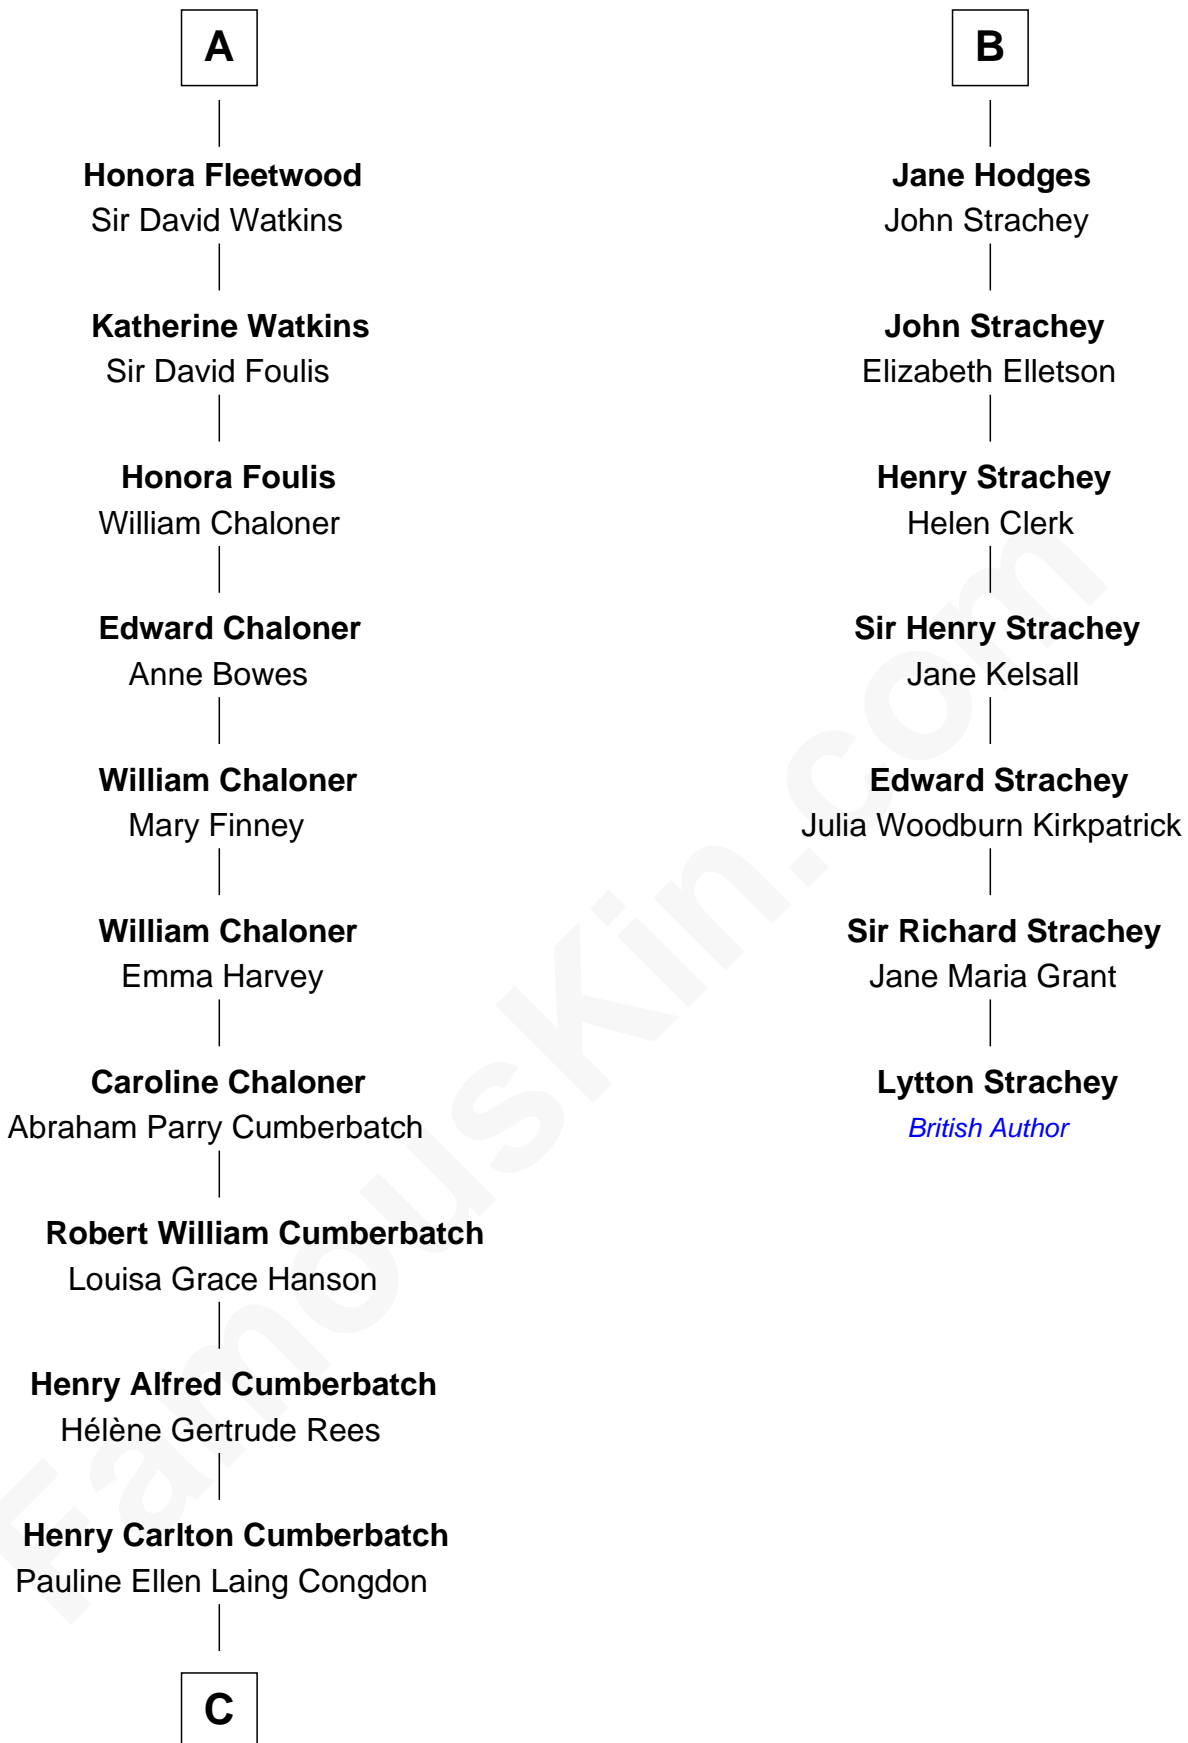

# FamousKin.com Relationship Chart of

**Benedict Cumberbatch**  
*Movie, Television and Stage Actor*

13th cousin 5 times removed of

**Lytton Strachey**

*Author and Co-Founder of Bloomsbury Group*

**Timothy Carlton Congdon Cumberbatch**

Wanda Ventham

**Benedict Cumberbatch**

*Movie, Television and Stage Actor*

FamousKin.com